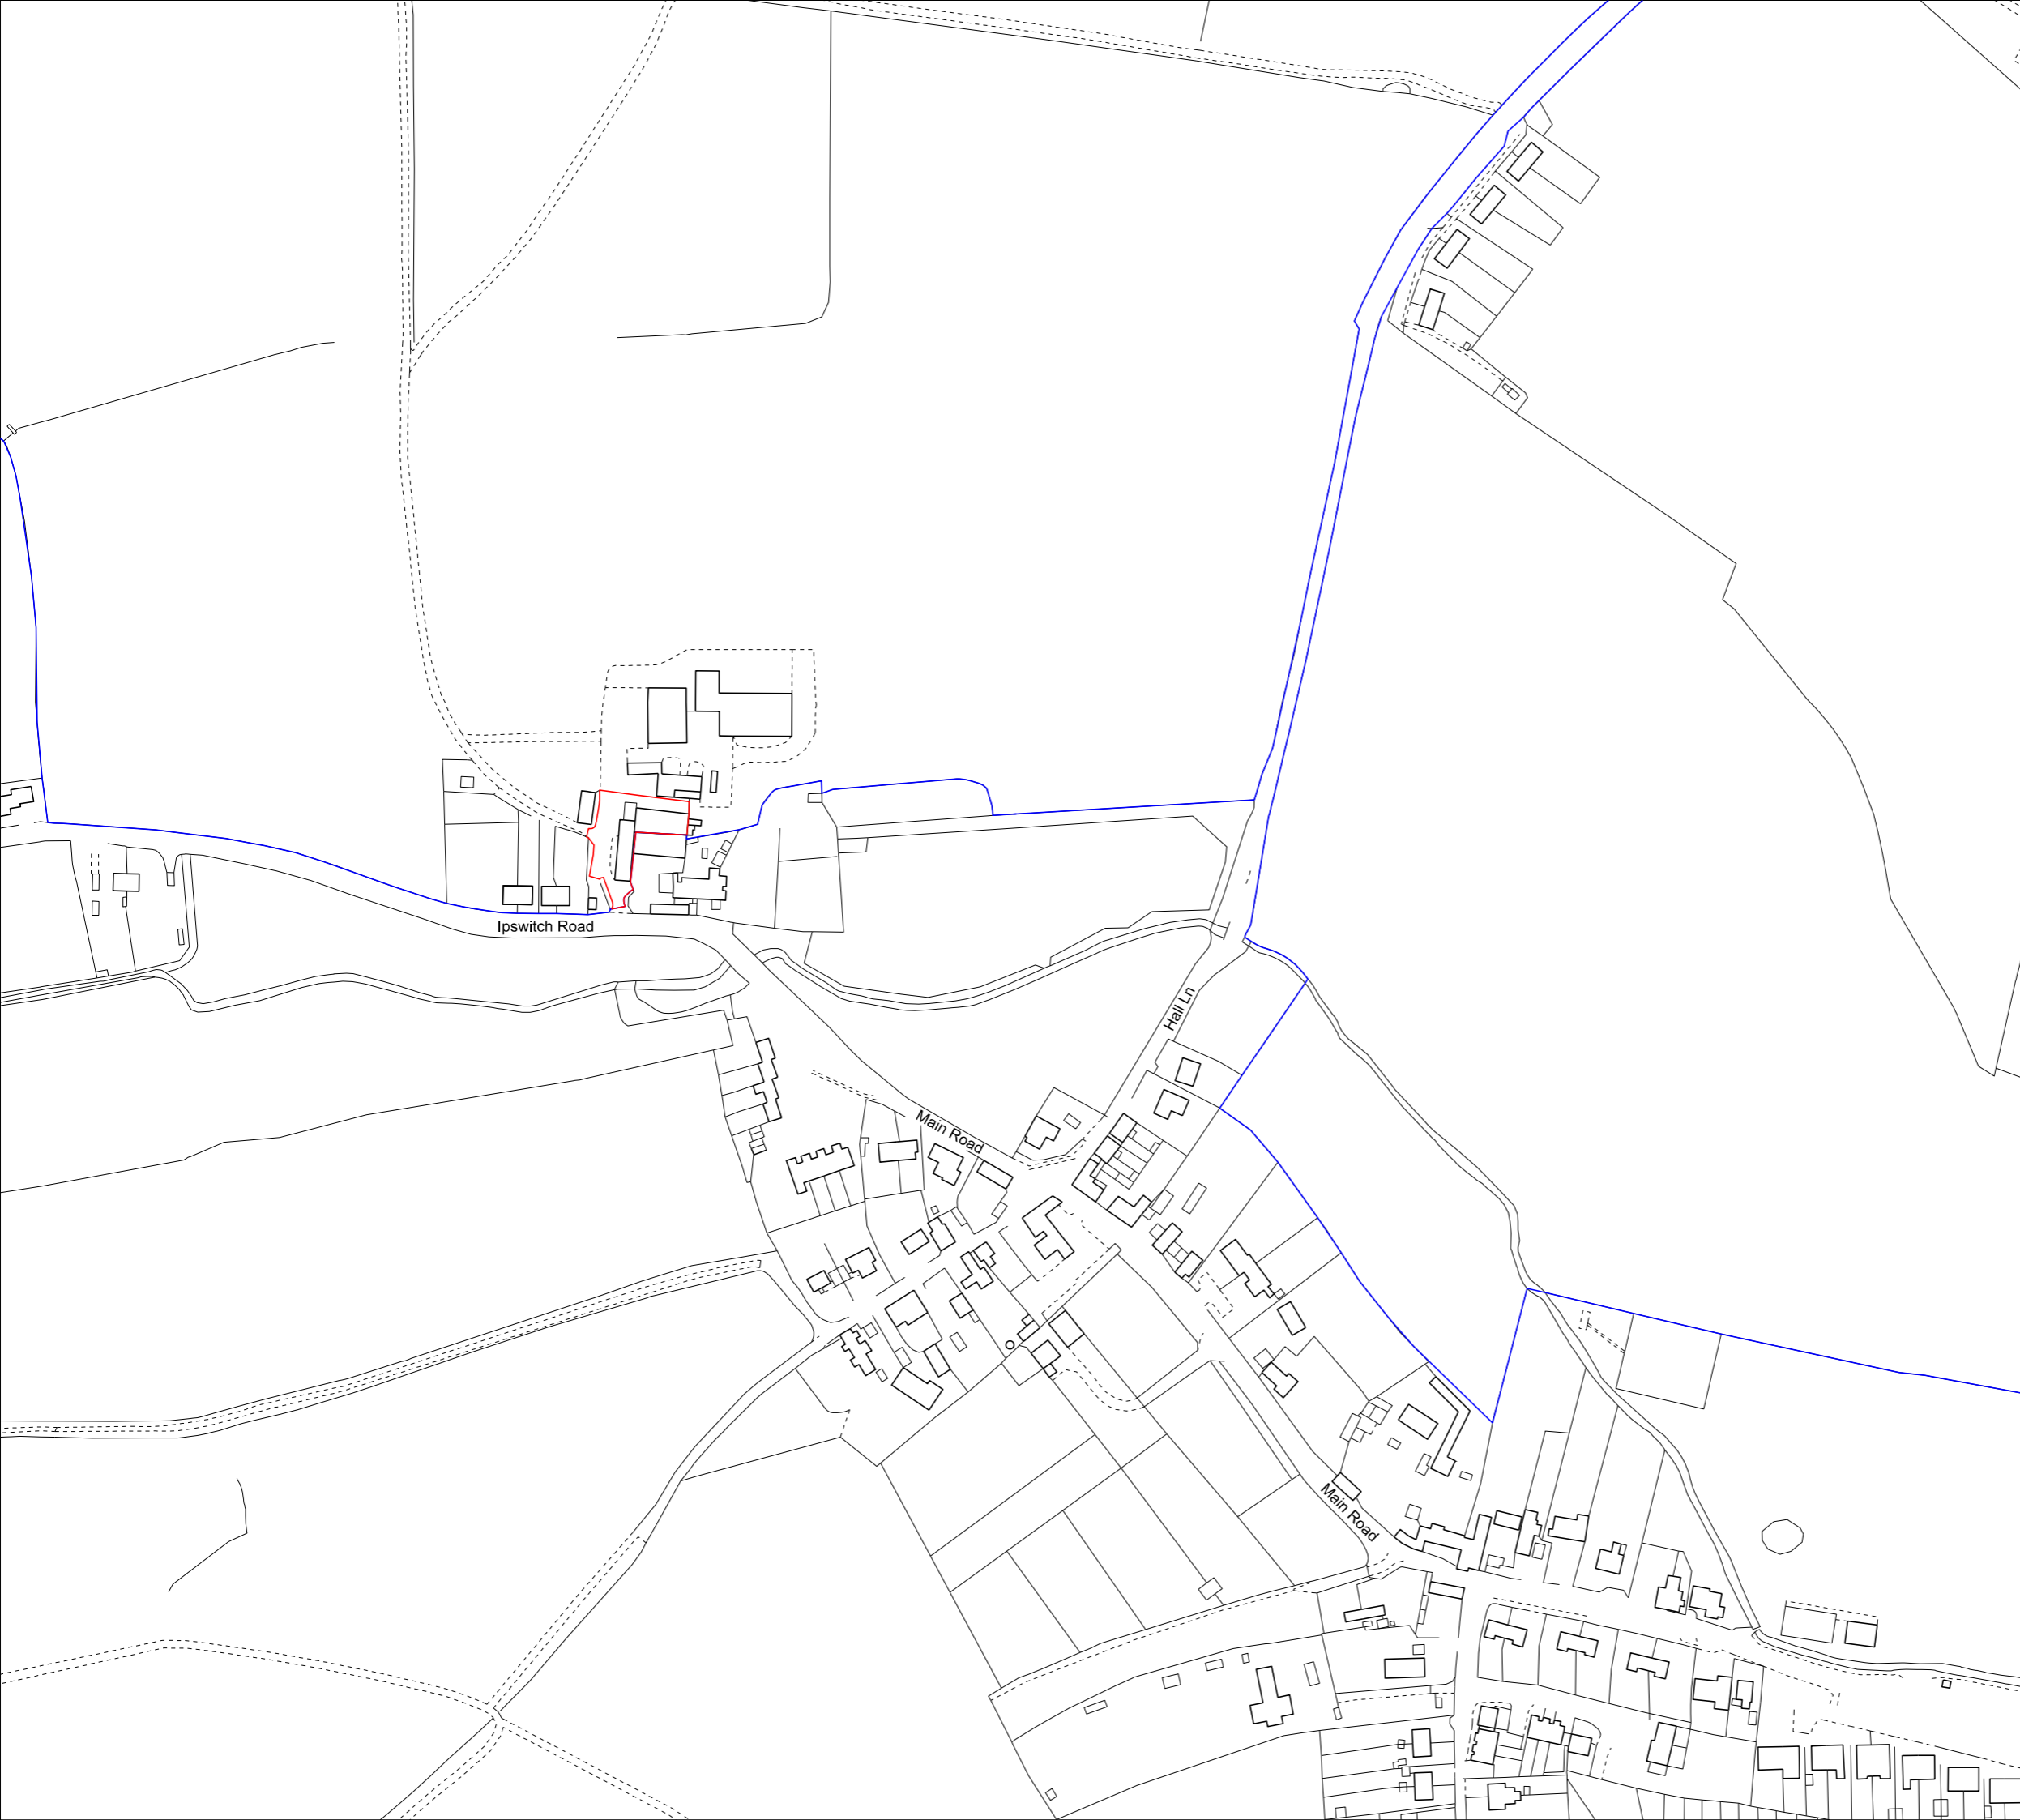

This drawing must be printed in colour.

- Site Boundary
- Site Ownership

# Watering Farm

Location Plan  
174\_WF1\_HAT\_PL\_001

Status: Planning  
Revision: PL2  
Date: 22/12/2021  
Scale: 1:2500@A3