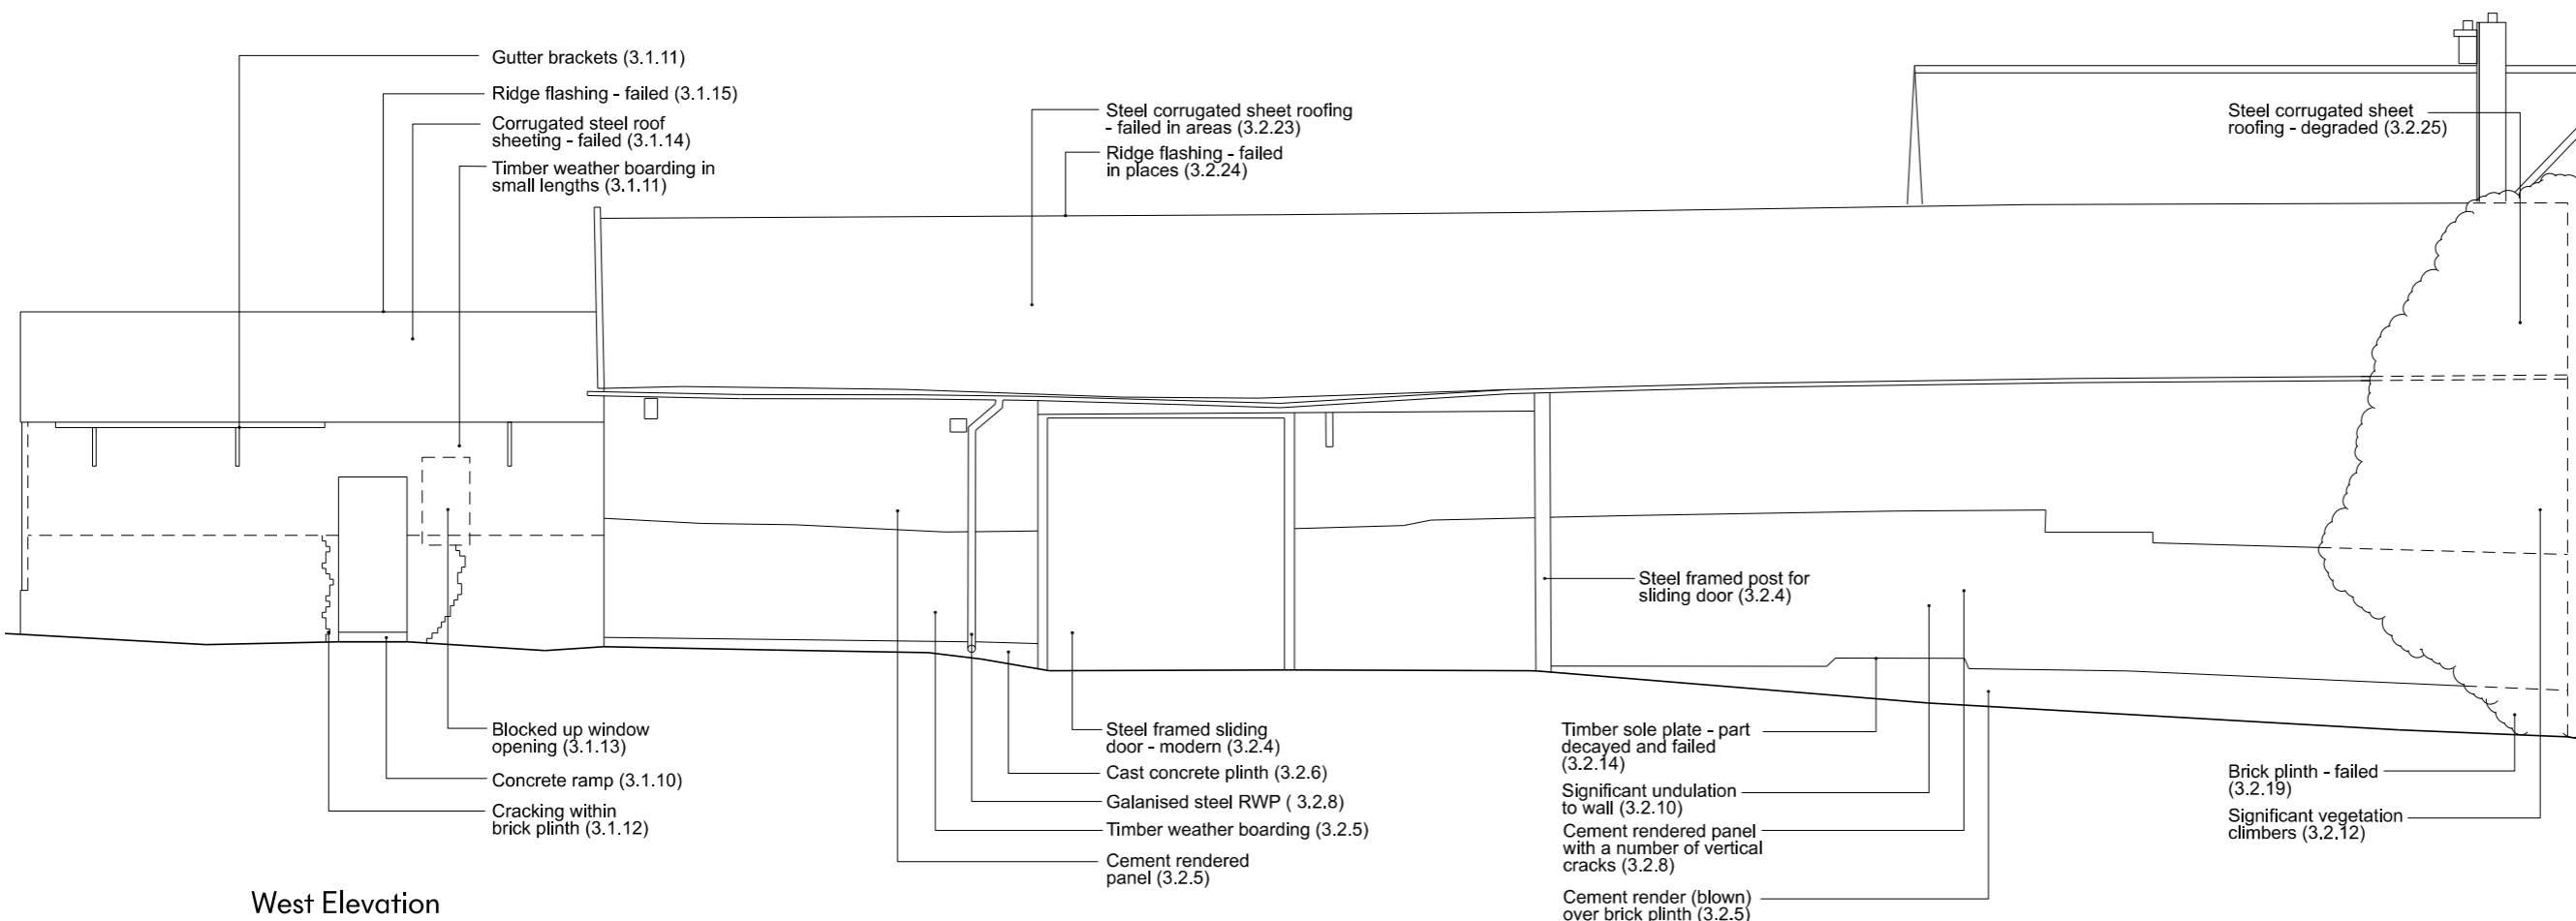

Do not scale from this drawing. Use figured dimensions only. Figured dimensions are in millimeters. All levels are given in meters.

This drawing and the works depicted are the copyright of this practice and may not be reproduced except by written permission.

This drawing must be printed in colour.

West Elevation

Key plan

South Elevation

# Watering Farm

Existing West & South elevation  
174\_WF1\_HAT\_PL\_034

Status: Planning  
Revision: PL2  
Date: 22/12/2021  
Scale: 1:100@A3