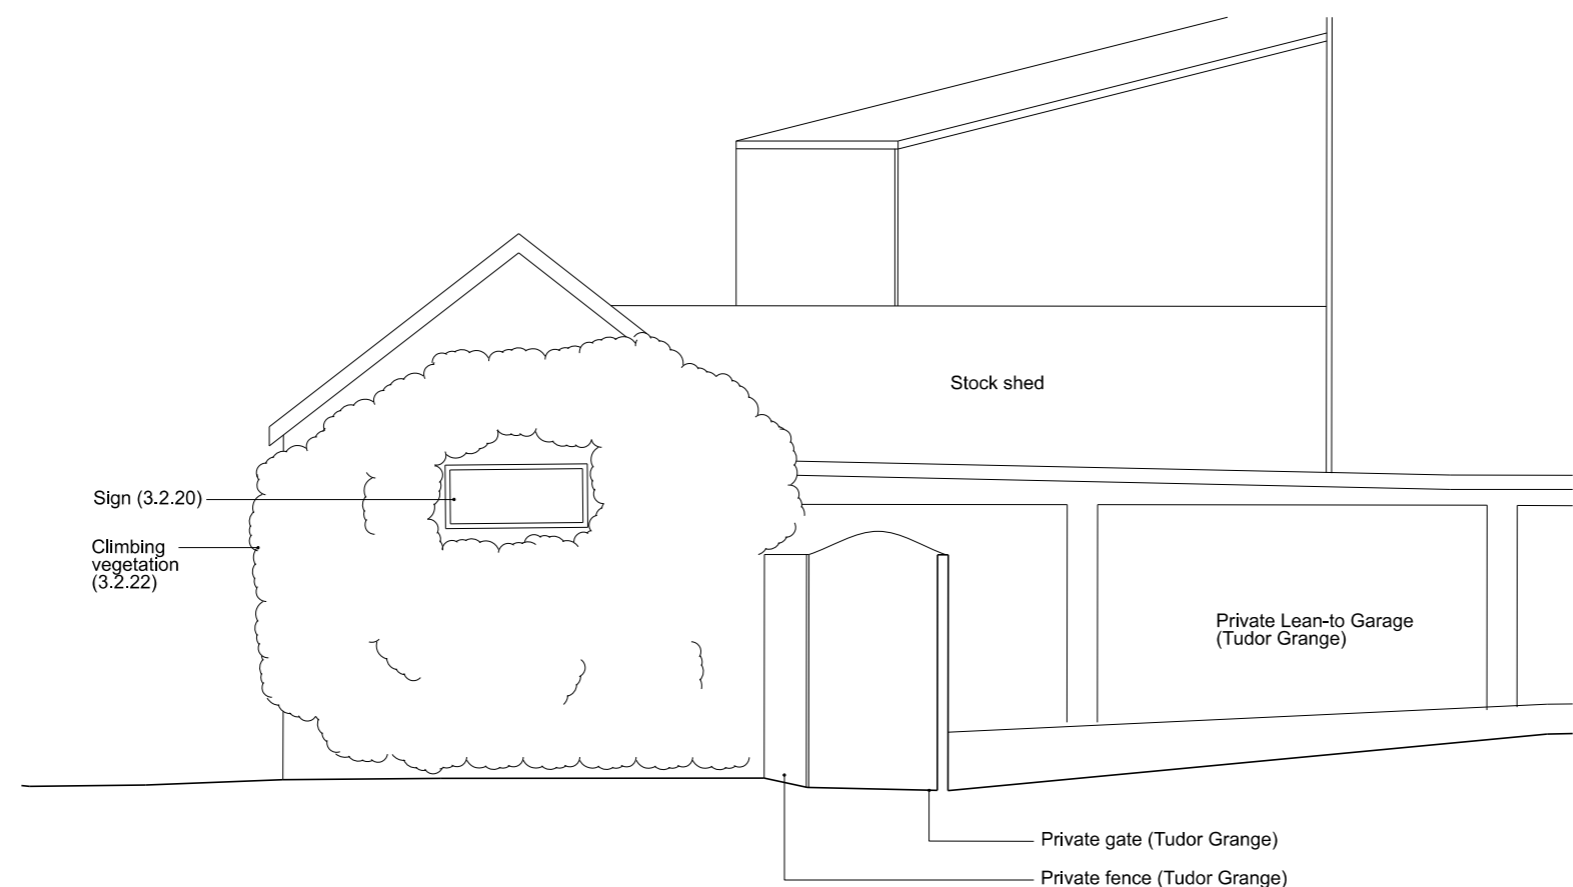

Do not scale from this drawing. Use figured dimensions only. Figured dimensions are in millimeters. All levels are given in meters.

This drawing and the works depicted are the copyright of this practice and may not be reproduced except by written permission.

This drawing must be printed in colour.

West Elevation

Key plan

South Elevation

# Watering Farm

Existing West & South elevation  
174\_WF1\_HAT\_PL\_034

Status: Planning  
Revision: PL2  
Date: 22/12/2021  
Scale: 1:100@A3