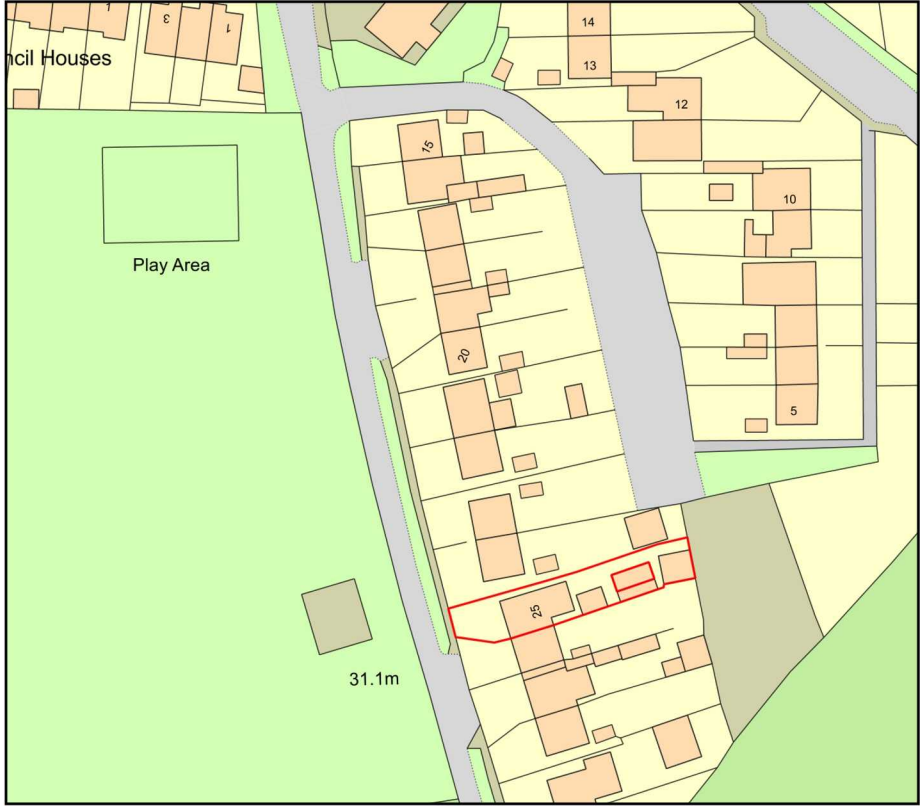

25 lowbrook ex52lr/ new garage / work shop

Plan Produced for: kirsty smaldon nowell
Date Produced: 29 Nov 2021
Plan Reference Number:TQRQM21333120439809
Scale: 1:1250 @ A4