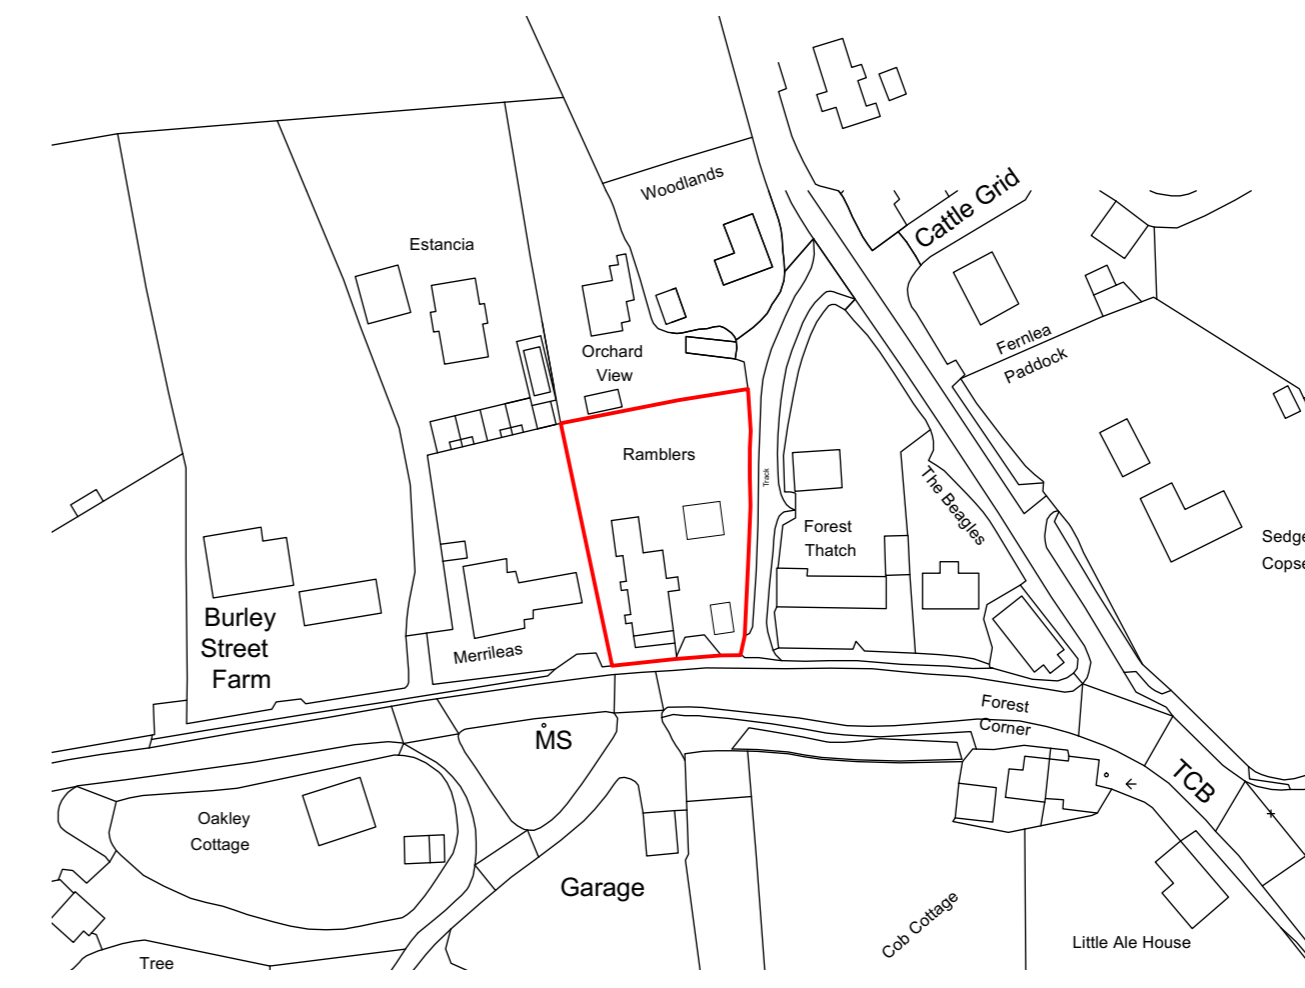

Estancia

Orchard View

Ramblers

Track

Forest Thatch

Merrileas

MS

Existing Site Plan 1:200

Existing Location Plan 1:1250

Existing Location Plan 1:500

Ordnance Survey (c) Crown Copyright 2016. All rights reserved. Licence number 100022432

November 2021

SAF SAF

| Draw | Check |

8144/ PO1 A Site Plans