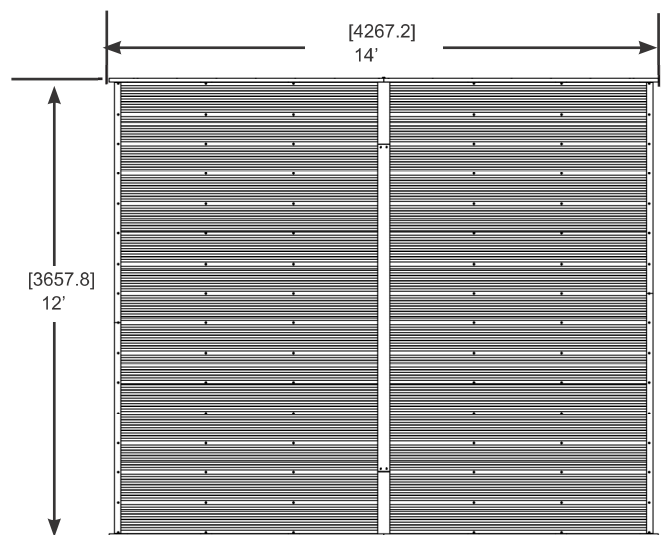

14' X 12' PAVILION WITH ALUMINUM ROOF

Installation and Operating Instructions – YM12949

HEIGHT:
10'10" or 3.3 m

Revised 10-20-2017

**YARDISTRY**[®]

Yardistry – North America
Toll Free Customer Support: 1.888.509.4382
info@yardistrystructures.com
www.yardistrystructures.com

For Spanish instructions visit our website at:
(Para obtener instrucciones en español, visite nuestro sitio web en:) <http://yardistrystructures.com/instruction-manuals/>

Height: 10' 10" (3.3 m)