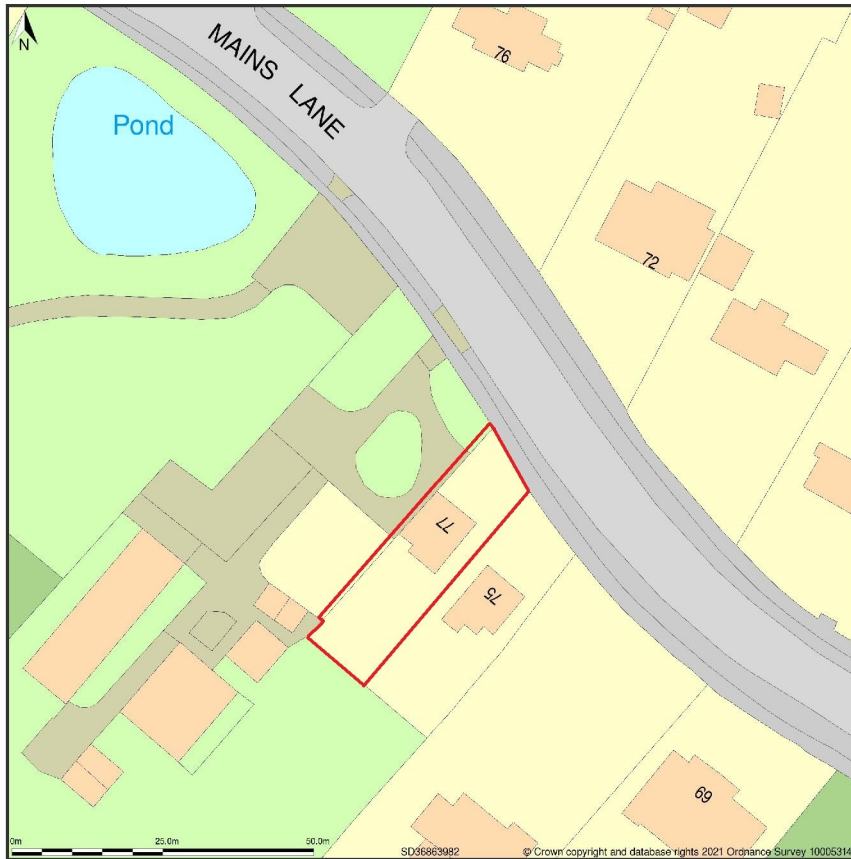

Greenways, 77, Mains Lane, Singleton, Lancashire, FY6 7LD

Location Plan shows area bounded by: 336794.84, 439750.05 336936.26, 439891.47 (at a scale of 1:1250), OSGridRef: SD36863982. The representation of a road, track or path is no evidence of a right of way. The representation of features as lines is no evidence of a property boundary.

Produced on 18th Dec 2021 from the Ordnance Survey National Geographic Database and incorporating surveyed revision available at this date. Reproduction in whole or part is prohibited without the prior permission of Ordnance Survey. © Crown copyright 2021. Supplied by <https://www.buyaplan.co.uk> digital mapping a licensed Ordnance Survey partner (100053143). Unique plan reference: #00693349-86B18E