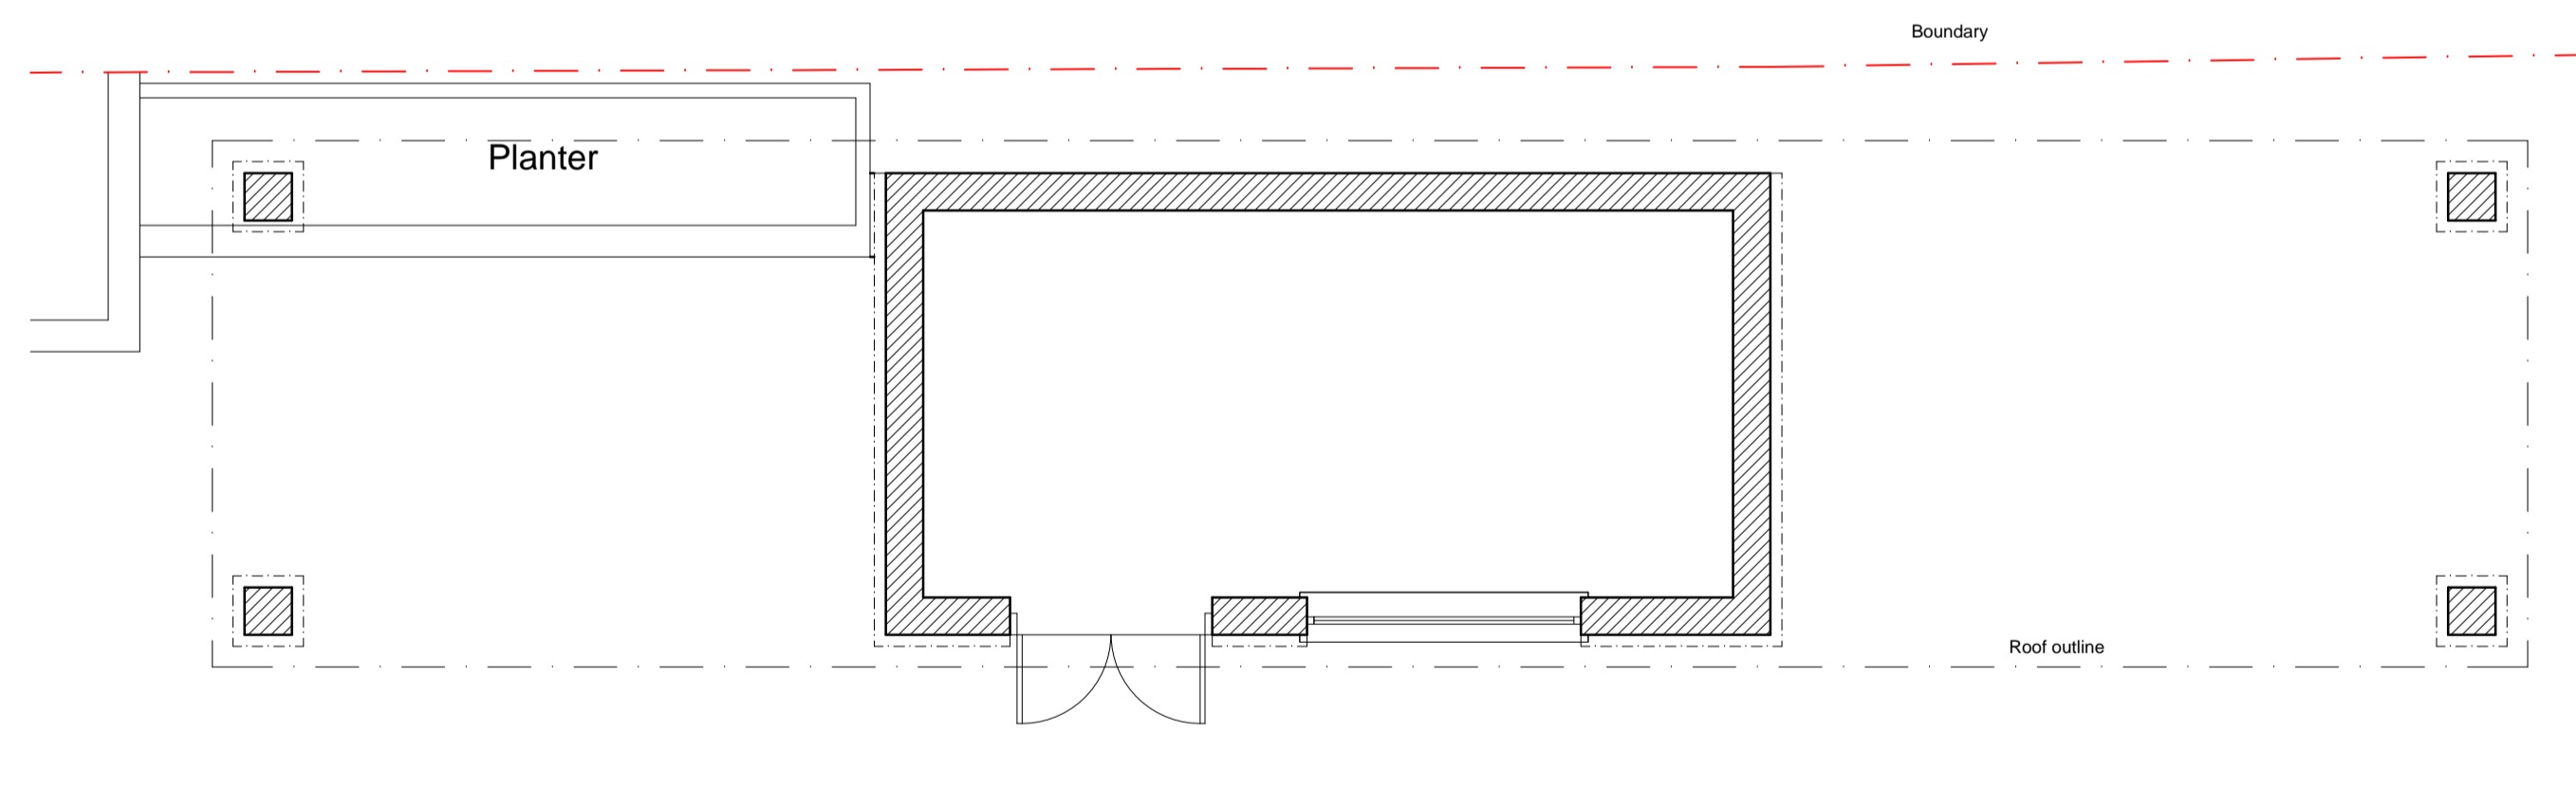

Front Elevation...

Left Elevation...

Rear Elevation...

Right Elevation...

Ground Floor Plan....

revision	date	amendment	initials

South Park Studios,
South Park
Sevenoaks,
Kent,
TN13 1AN

tel | 01732 455029 mob | 07721010293 e-mail | barry.best@cobdenland.co.uk web | www.cobdenland.co.uk

project: **proposed extension to** client: **MR. S. DHARIWAL**

**6 HAILWOOD PLACE ,
WEST KINGSTON,
KENT,
TN15 6AN**

date: **Dec. 21** drawn: **b.j.b.**

scale: **1:500, 1:50 & 1:100 @ A1**

drawing no. **COB/20/1048/ 40**