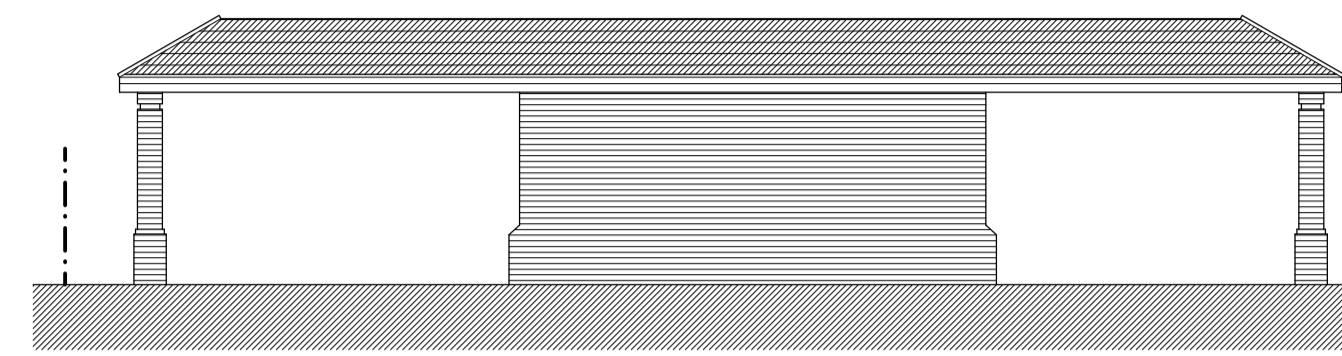

Front Elevation...

Left Elevation...

Rear Elevation...

Right Elevation...

Ground Floor Plan....

revision	date	amendment	initials

South Park Studios,
South Park
Sevenoaks,
Kent,
TN13 1AN

tel | 01732 455029 mob | 07721010293 e-mail | barry.best@cobdenland.co.uk web | www.cobdenland.co.uk

project: **proposed extension to** client: **MR. S. DHARIWAL**

**6 HAILWOOD PLACE ,
WEST KINGSTON,
KENT,
TN15 6AN**

date: **Dec. 21** drawn: **b.j.b.**

scale: **1:500, 1:50 & 1:100 @ A1**

drawing no. **COB/20/1048/ 40**