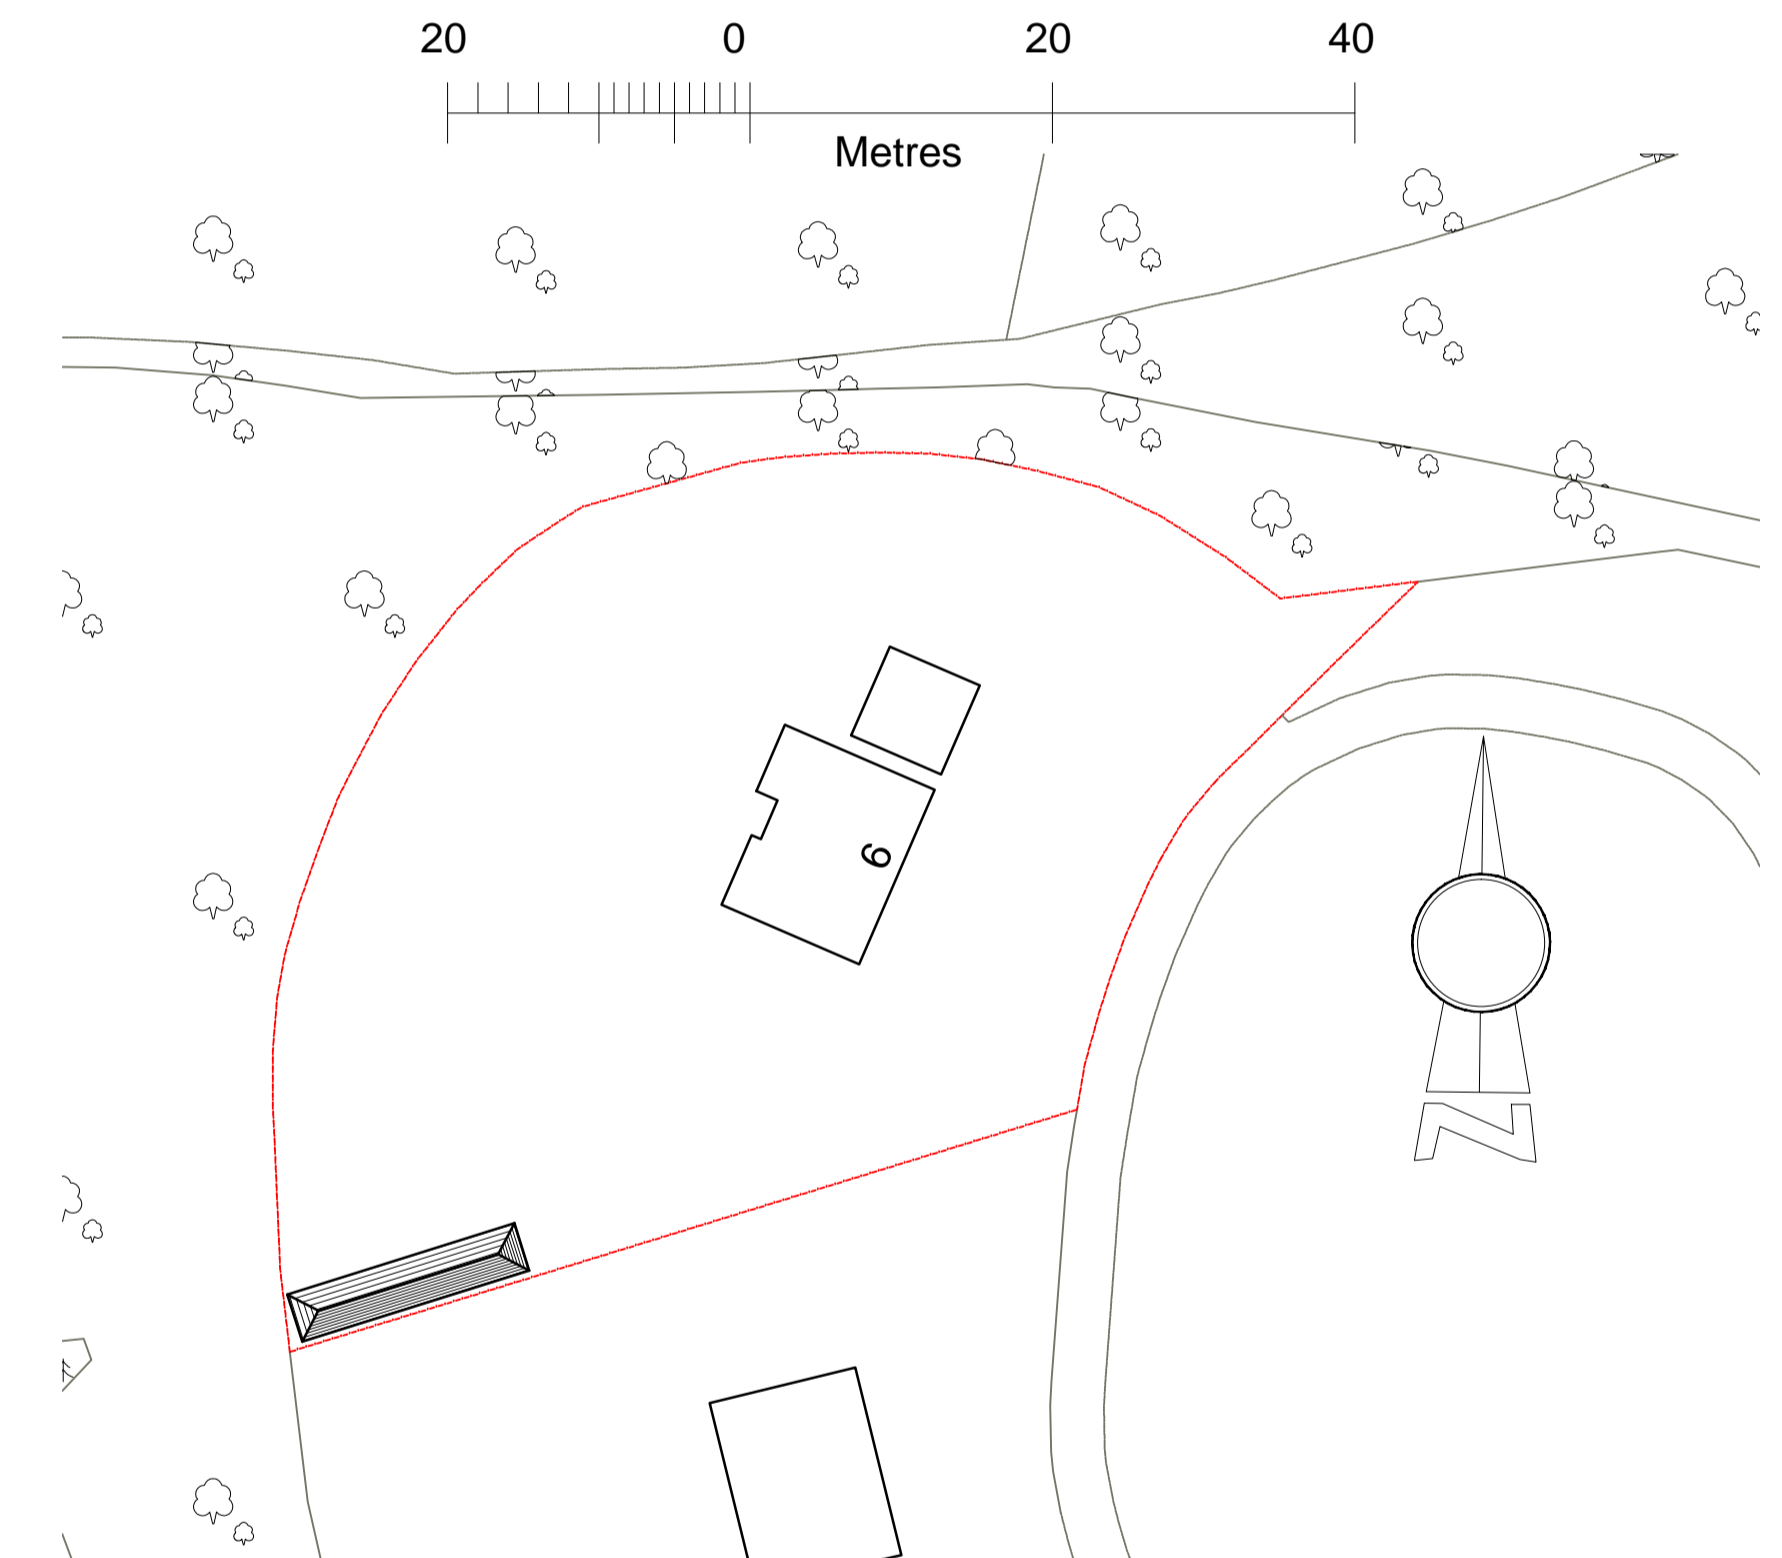

Front Elevation...

Left Elevation...

Rear Elevation...

Right Elevation...

Ground Floor Plan....

revision	date	amendment	initials

South Park Studios,
South Park
Sevenoaks,
Kent,
TN13 1AN

tel | 01732 455029 mob | 07721010293 e-mail | barry.best@cobdenland.co.uk web | www.cobdenland.co.uk

project: **proposed extension to** client: **MR. S. DHARIWAL**

**6 HAILWOOD PLACE ,
WEST KINGSTON,
KENT,
TN15 6AN**

date: **Dec. 21** drawn: **b.j.b.**

scale: **1:500, 1:50 & 1:100 @ A1**

drawing no. **COB/20/1048/ 40**