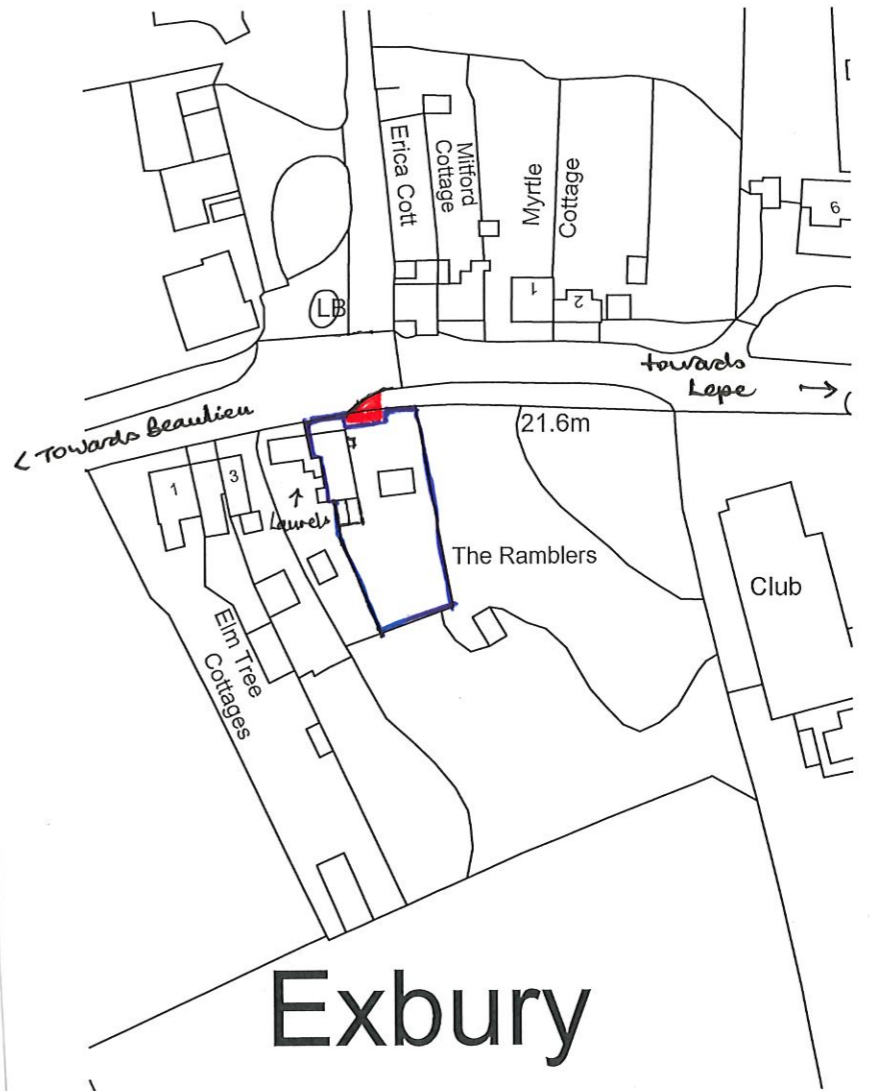

BLOCK PLAN  
SCALE : 1 : 500  
1:500

Ordnance Survey, (c) Crown Copyright 2021. All rights reserved. Licence number 100022432

LOCATION PLAN  
SCALE : 1 : 1250  
1:1250

**DRAYCOTT**  
CHARTERED SURVEYORS

82 High Street  
Lymington  
Hampshire  
SO41 9AN  
Tel: 01590 673282  
Email: surveyors@draycotts.co.uk

Project: The Ramblers  
Exbury  
Southampton  
Hampshire  
SO45 1AH

Client: Mr M Hull

Scale: As Shown      Date: 04/10/21

Paper Size: A3      Drawn By: SH

Drawing Status: Survey Drawing

Drawing Detail: Block and Location Plan

Drawing No: 101

Revision: A