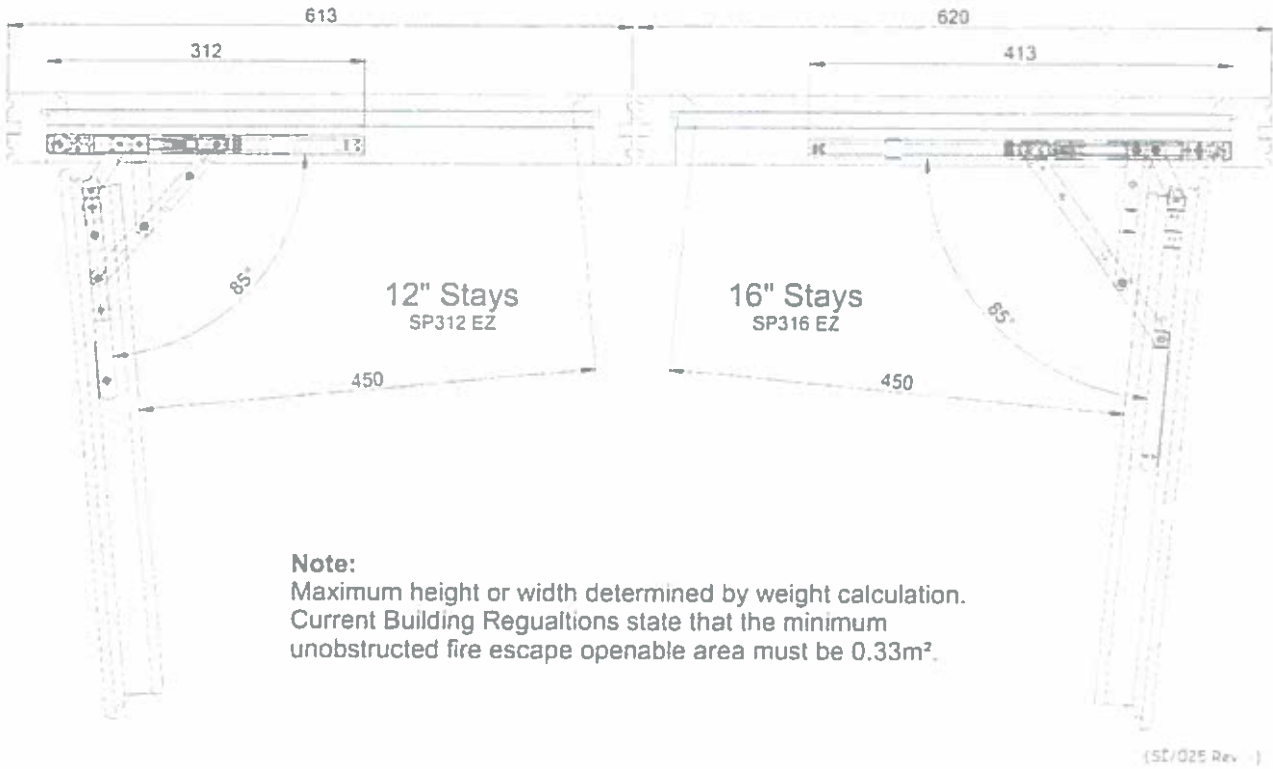

Stormproof Casement - Side Hung - Fire Escape Layouts.

Cottage Plant-On Bar Detail.

Gas Vent Detail.