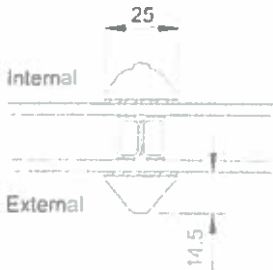

Stormproof Casement - Side Hung - Fire Escape Layouts.

Cottage Plant-On Bar Detail.

Gas Vent Detail.