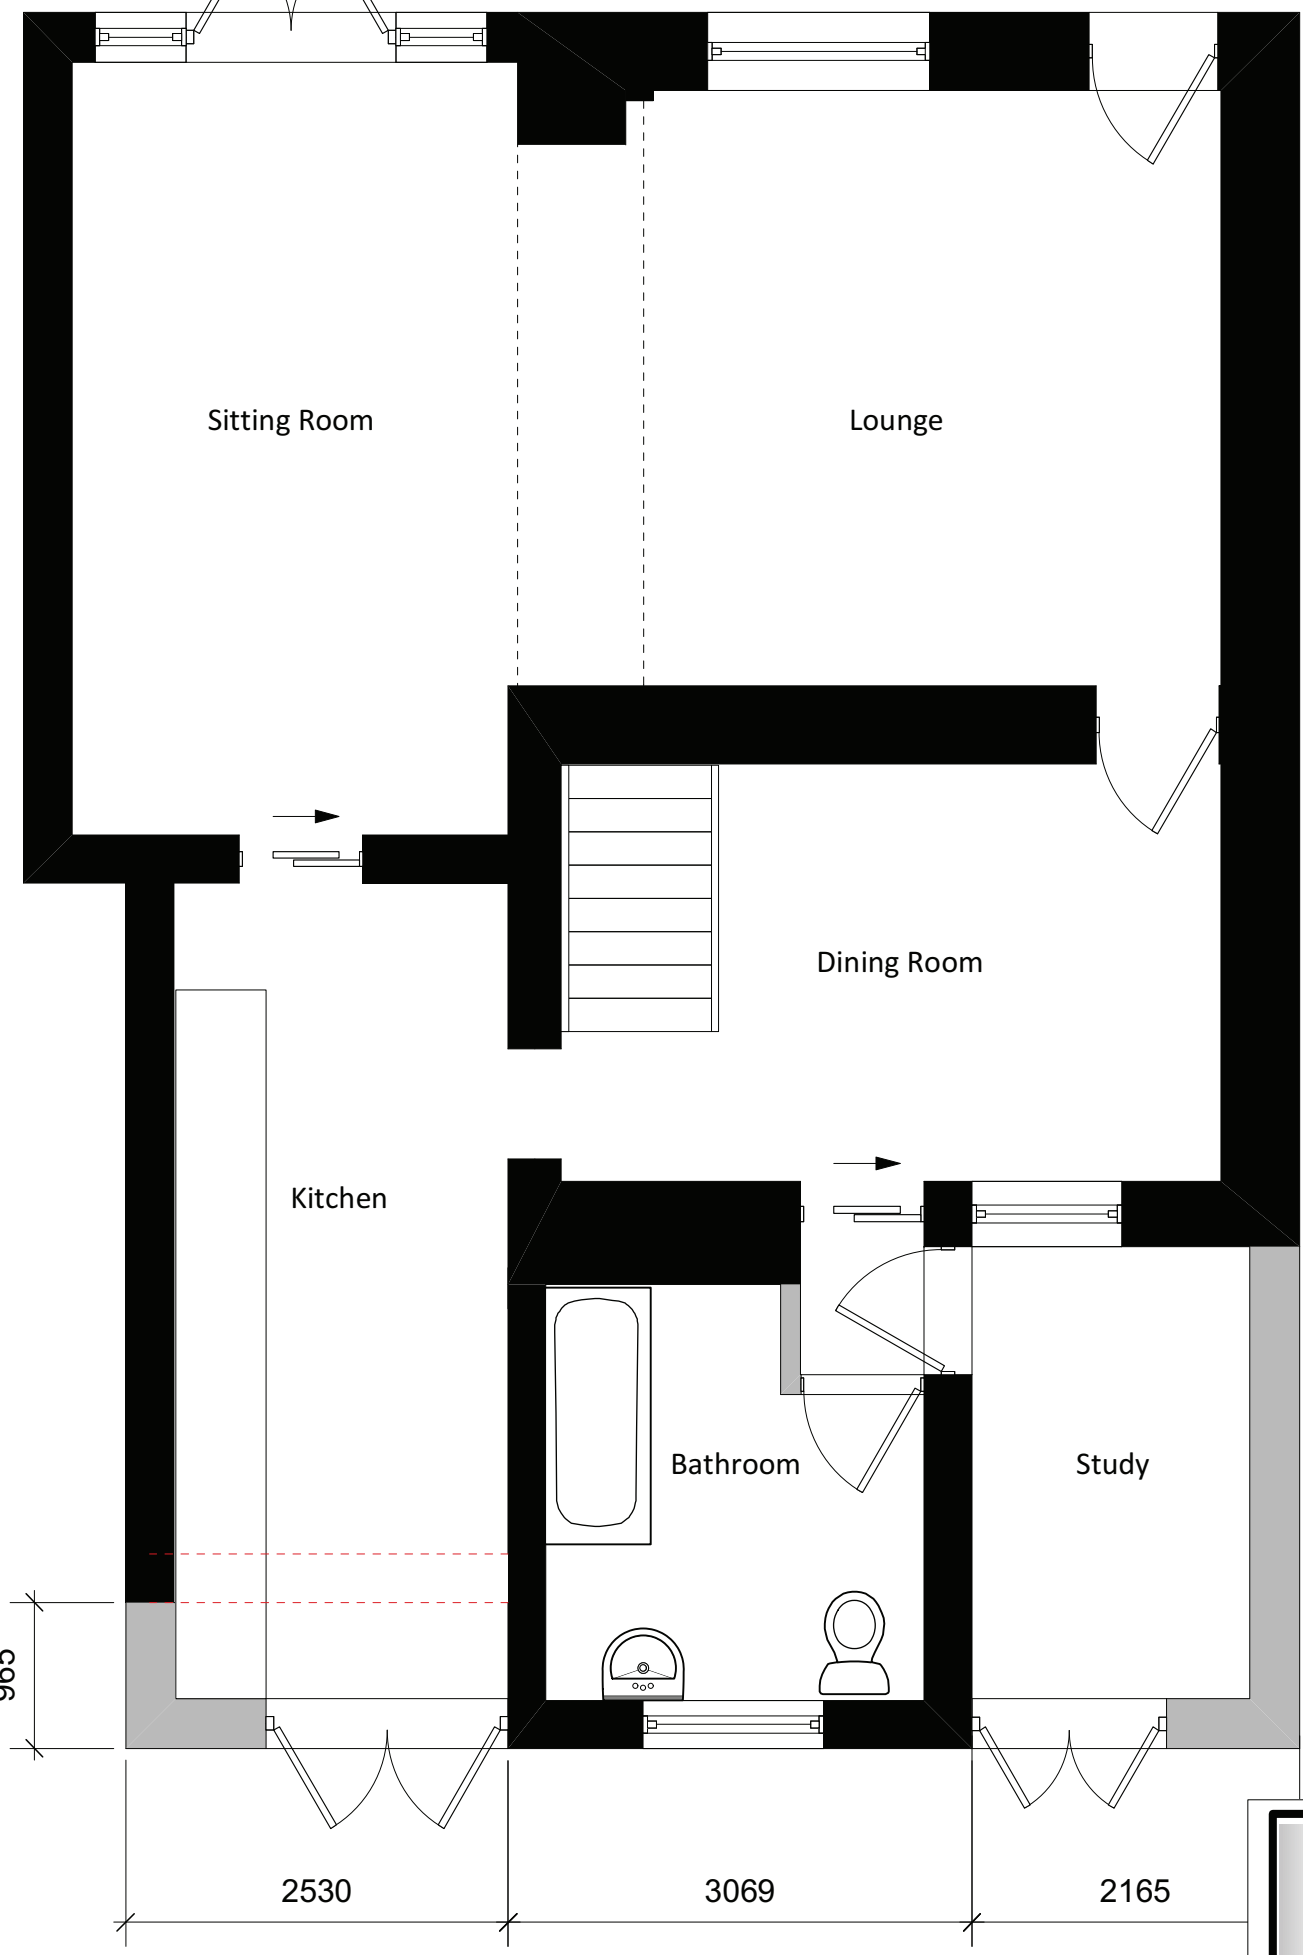

FIRST FLOOR PLAN

GROUND FLOOR PLAN

Skerryvore Designs Ltd
 Sexton's Tower
 2 Caerphilly Road
 Bassaleg,
 Newport,
 NP10 8LE.
 Phone **01633 897922**
 Mobile **07816 934352**
steve_groucott@hotmail.com

JOB TITLE	43 Castle Street, Fleur-de Lis, Blackwood, NP12 3UH
------------------	---

DRAWING TITLE	Proposed Plans
----------------------	----------------

DRAWING No.	SD654-07
SCALE	1:50 @ A3
DATE	Dec 2021