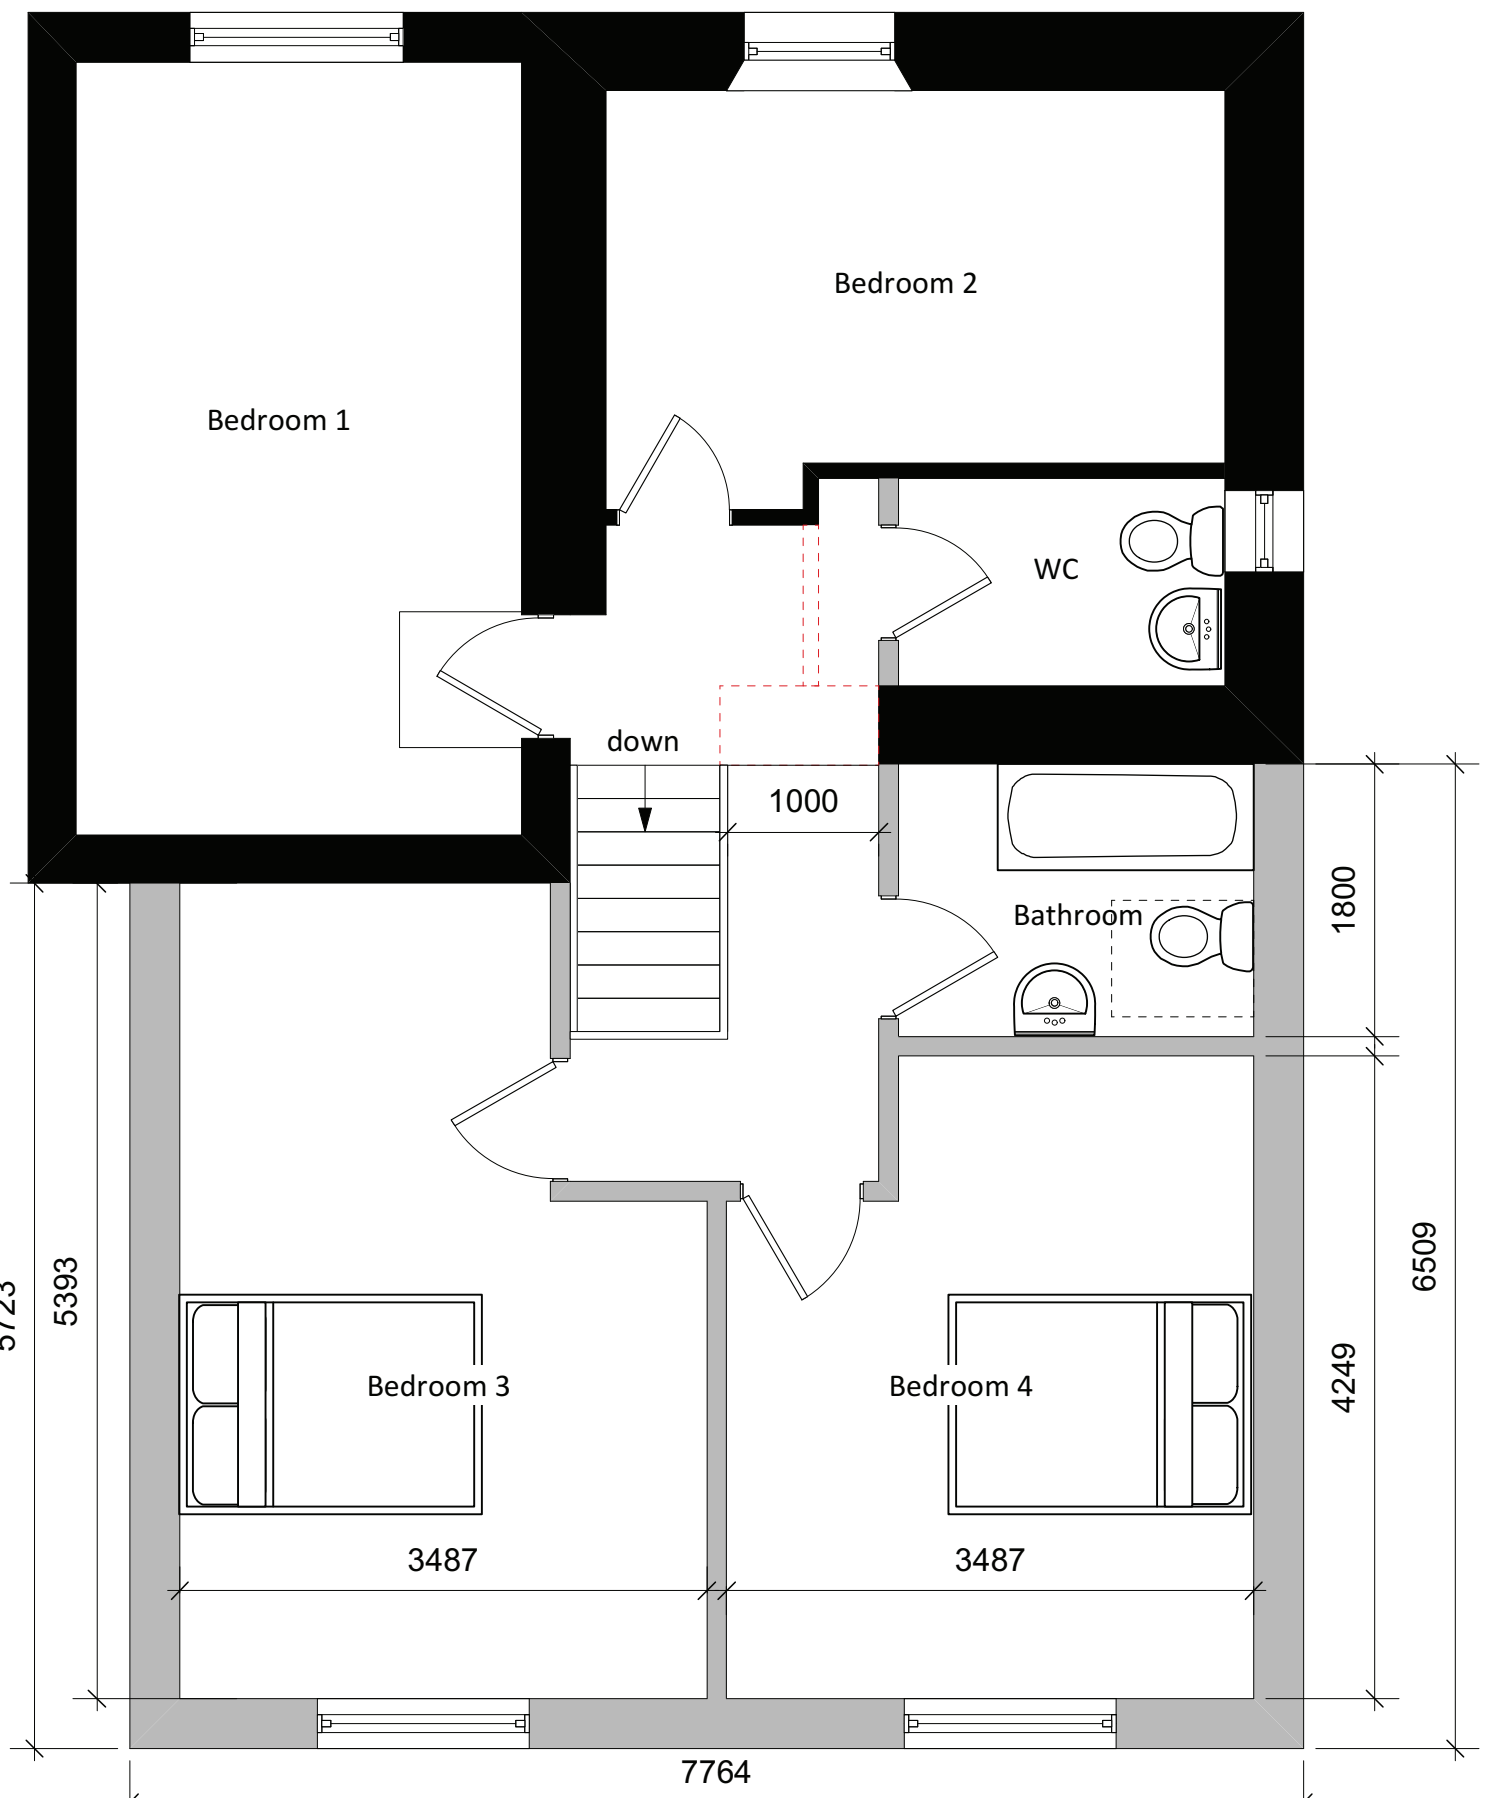

FIRST FLOOR PLAN

GROUND FLOOR PLAN

Skerryvore Designs Ltd
 Sexton's Tower
 2 Caerphilly Road
 Bassaleg,
 Newport,
 NP10 8LE.
 Phone **01633 897922**
 Mobile **07816 934352**
steve_groucott@hotmail.com

JOB TITLE	43 Castle Street, Fleur-de Lis, Blackwood, NP12 3UH
------------------	---

DRAWING TITLE	Proposed Plans
----------------------	----------------

DRAWING No.	SD654-07
SCALE	1:50 @ A3
DATE	Dec 2021