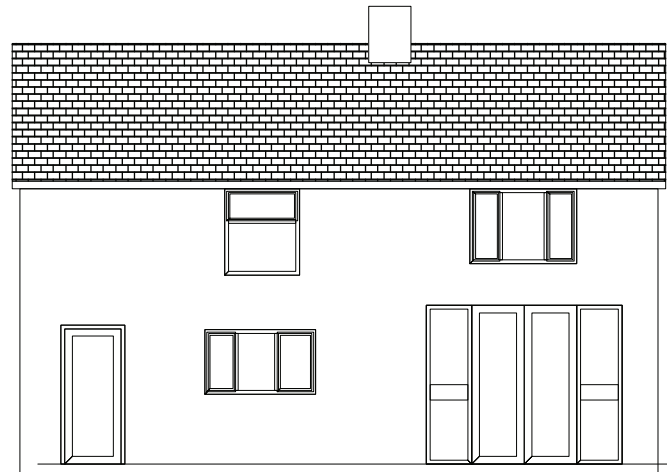

No. 42

No. 44

FRONT ELEVATION

SIDE ELEVATION

SIDE ELEVATION

REAR ELEVATION

Skerryvore Designs Ltd
 Sexton's Tower
 2 Caerphilly Road
 Bassaleg,
 Newport,
 NP10 8LE.
 Phone **01633 897922**
 Mobile **07816 934352**
steve_groucott@hotmail.com

JOB TITLE
 43 Castle Street,
 Fleur-de Lis,
 Blackwood, NP12 3UH

DRAWING TITLE
 Existing Elevations

DRAWING No. SD654-02

SCALE 1:100 @ A3

DATE Oct 2021