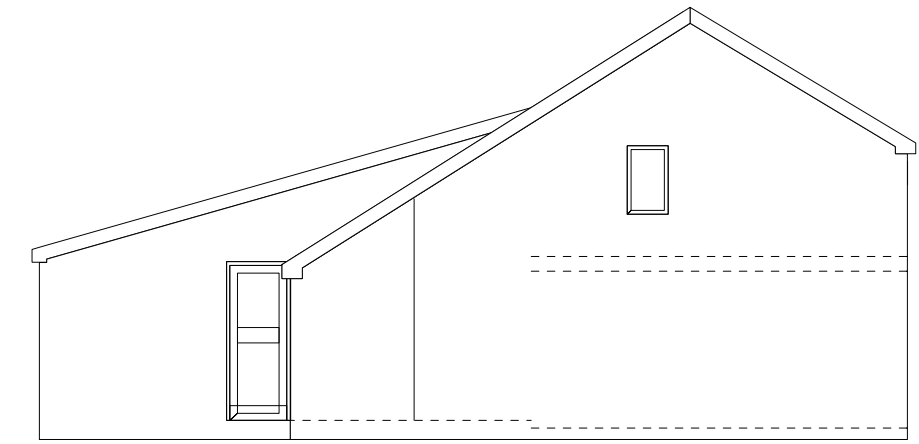

No. 42

No. 44

FRONT ELEVATION

SIDE ELEVATION

SIDE ELEVATION

REAR ELEVATION

Skerryvore Designs Ltd
 Sexton's Tower
 2 Caerphilly Road
 Bassaleg,
 Newport,
 NP10 8LE.
 Phone **01633 897922**
 Mobile **07816 934352**
steve_groucott@hotmail.com

JOB TITLE
 43 Castle Street,
 Fleur-de Lis,
 Blackwood, NP12 3UH

DRAWING TITLE
 Existing Elevations

DRAWING No. SD654-02

SCALE 1:100 @ A3

DATE Oct 2021