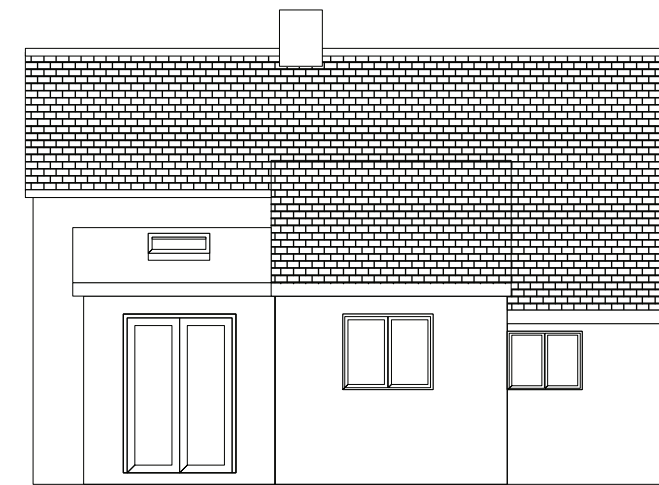

No. 42

No. 44

FRONT ELEVATION

SIDE ELEVATION

SIDE ELEVATION

REAR ELEVATION

Skerryvore Designs Ltd
 Sexton's Tower
 2 Caerphilly Road
 Bassaleg,
 Newport,
 NP10 8LE.
 Phone **01633 897922**
 Mobile **07816 934352**
steve_groucott@hotmail.com

JOB TITLE
 43 Castle Street,
 Fleur-de Lis,
 Blackwood, NP12 3UH

DRAWING TITLE
 Existing Elevations

DRAWING No. SD654-02

SCALE 1:100 @ A3

DATE Oct 2021