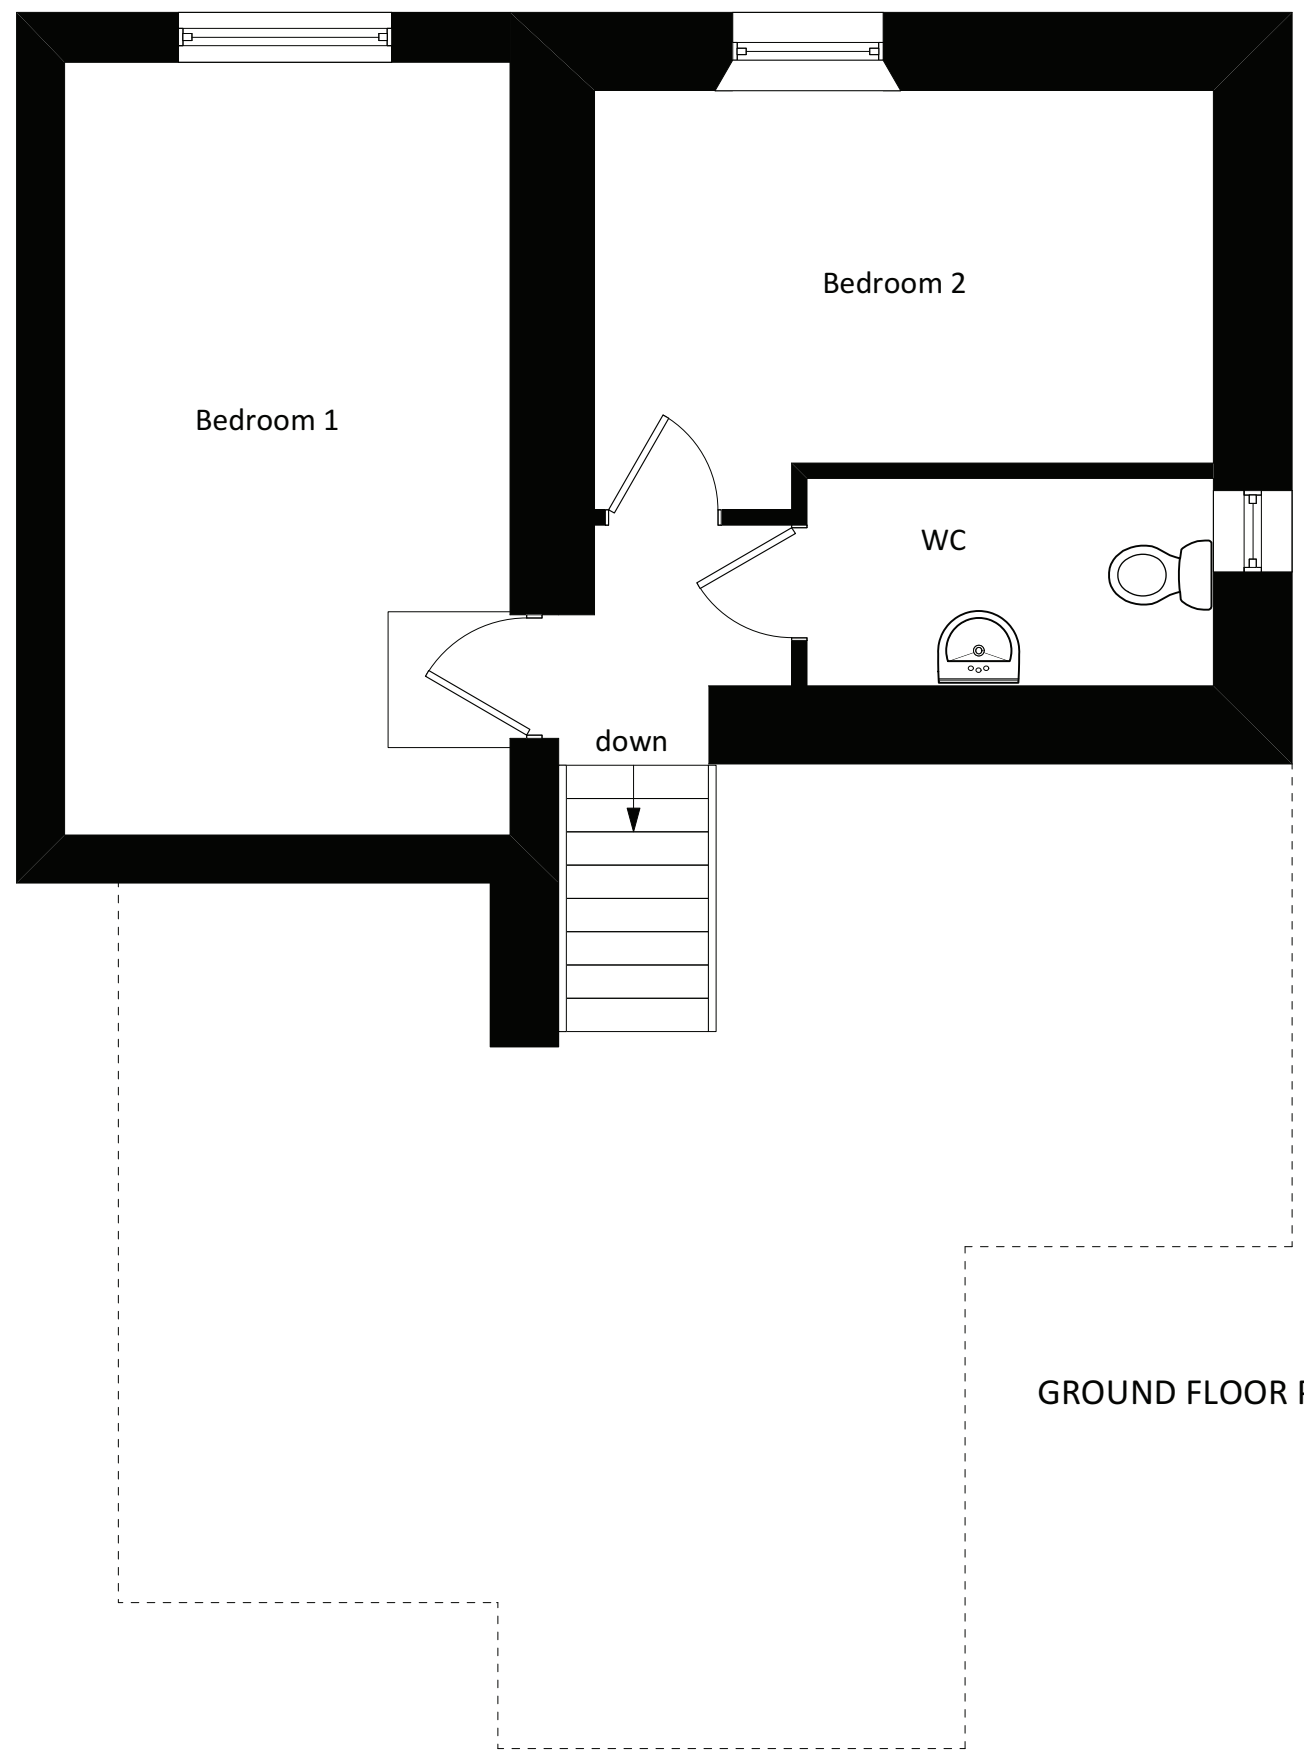

GROUND FLOOR PLAN

GROUND FLOOR PLAN

 <p>Skerryvore Designs Ltd Sexton's Tower 2 Caerphilly Road Bassaleg, Newport, NP10 8LE. Phone 01633 897922 Mobile 07816 934352 steve_groucott@hotmail.com</p>	<p>JOB TITLE 43 Castle Street, Fleur-de Lis, Blackwood, NP12 3UH</p>	<p>DRAWING TITLE Existing Plans</p>	<p>DRAWING No. SD654-01</p>
	<p>SCALE 1:50 @ A3</p>	<p>DATE Oct 2021</p>	