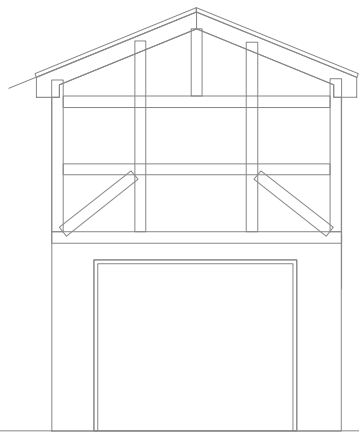

42 Castle Street

44 Castle Street

FRONT ELEVATION

SIDE ELEVATION

ROOF PLAN

SIDE ELEVATION

REAR ELEVATION

**Skerryvore Designs Ltd**  
 Sexton's Tower  
 2 Caerphilly Road  
 Bassaleg,  
 Newport,  
 NP10 8LE.  
 Phone **01633 897922**  
 Mobile **07816 934352**  
[steve\\_groucott@hotmail.com](mailto:steve_groucott@hotmail.com)

**JOB TITLE**  
 43 Castle Street,  
 Fleur-de Lis,  
 Blackwood, NP12 3UH

**DRAWING TITLE**  
 Proposed Elevations

**DRAWING No.** SD654-08

**SCALE** 1:100 @ A3

**DATE** Dec 2021