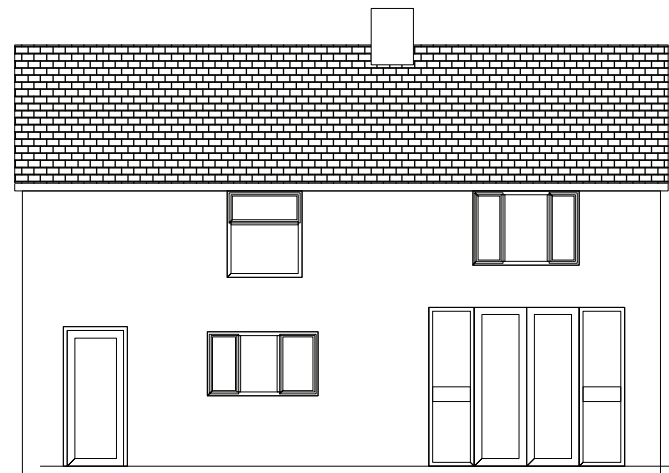

42 Castle Street

44 Castle Street

FRONT ELEVATION

SIDE ELEVATION

ROOF PLAN

SIDE ELEVATION

REAR ELEVATION

**Skerryvore Designs Ltd**  
 Sexton's Tower  
 2 Caerphilly Road  
 Bassaleg,  
 Newport,  
 NP10 8LE.  
 Phone **01633 897922**  
 Mobile **07816 934352**  
[steve\\_groucott@hotmail.com](mailto:steve_groucott@hotmail.com)

**JOB TITLE**  
 43 Castle Street,  
 Fleur-de Lis,  
 Blackwood, NP12 3UH

**DRAWING TITLE**  
 Proposed Elevations

**DRAWING No.** SD654-08

**SCALE** 1:100 @ A3

**DATE** Dec 2021