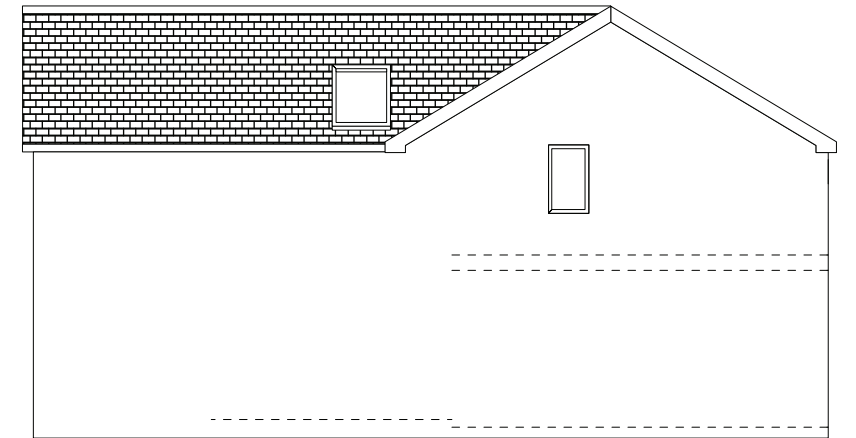

42 Castle Street

44 Castle Street

FRONT ELEVATION

SIDE ELEVATION

ROOF PLAN

SIDE ELEVATION

REAR ELEVATION

**Skerryvore Designs Ltd**  
 Sexton's Tower  
 2 Caerphilly Road  
 Bassaleg,  
 Newport,  
 NP10 8LE.  
 Phone **01633 897922**  
 Mobile **07816 934352**  
[steve\\_groucott@hotmail.com](mailto:steve_groucott@hotmail.com)

**JOB TITLE**  
 43 Castle Street,  
 Fleur-de Lis,  
 Blackwood, NP12 3UH

**DRAWING TITLE**  
 Proposed Elevations

**DRAWING No.** SD654-08

**SCALE** 1:100 @ A3

**DATE** Dec 2021