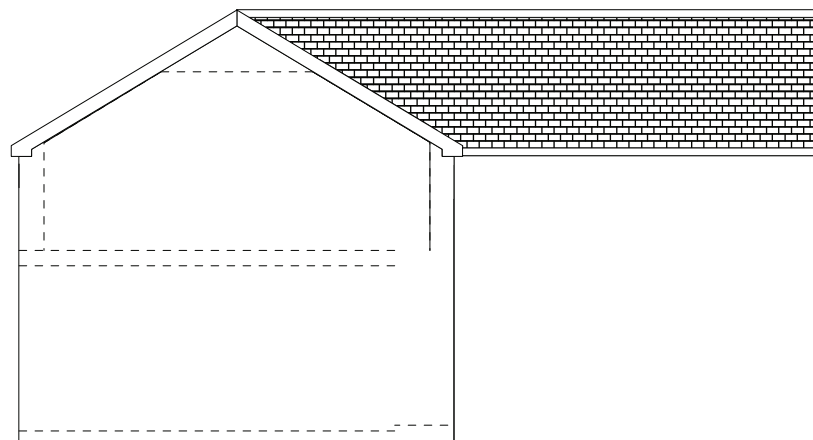

42 Castle Street

44 Castle Street

FRONT ELEVATION

SIDE ELEVATION

ROOF PLAN

SIDE ELEVATION

REAR ELEVATION

**Skerryvore Designs Ltd**  
 Sexton's Tower  
 2 Caerphilly Road  
 Bassaleg,  
 Newport,  
 NP10 8LE.  
 Phone **01633 897922**  
 Mobile **07816 934352**  
[steve\\_groucott@hotmail.com](mailto:steve_groucott@hotmail.com)

**JOB TITLE**  
 43 Castle Street,  
 Fleur-de Lis,  
 Blackwood, NP12 3UH

**DRAWING TITLE**  
 Proposed Elevations

**DRAWING No.** SD654-08

**SCALE** 1:100 @ A3

**DATE** Dec 2021