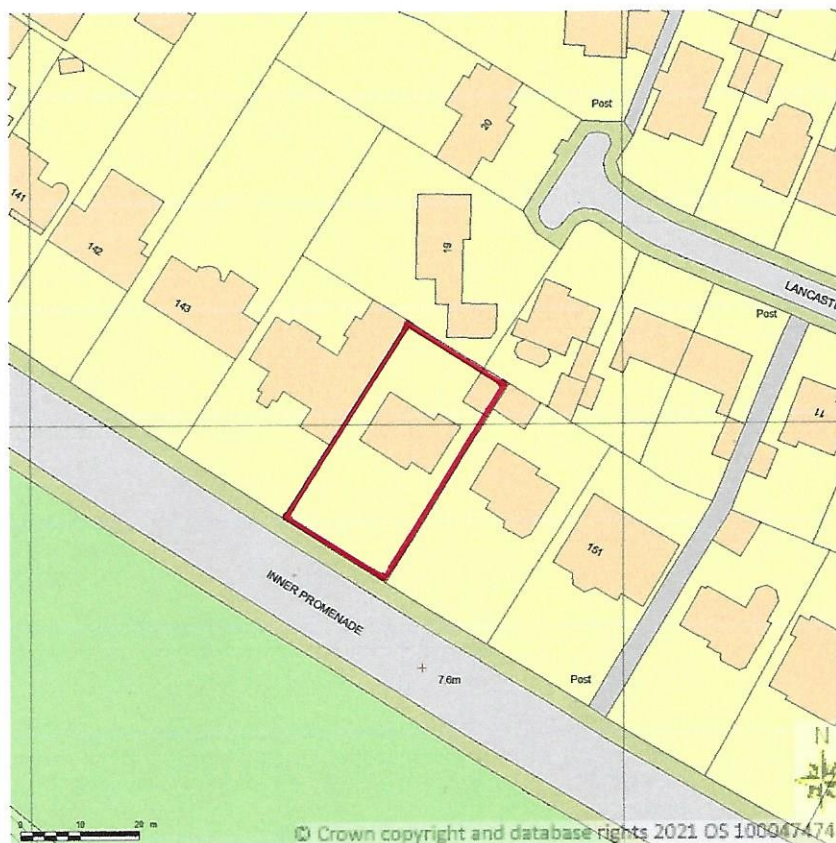

SITE LOCATION PLAN
AREA 2 HA
SCALE: 1:1250 on A4
CENTRE COORDINATES: 332867 , 427799

Supplied by Streetwise Maps Ltd
www.streetwise.net
Licence No: 100047474
14:27:59 03/01/2022