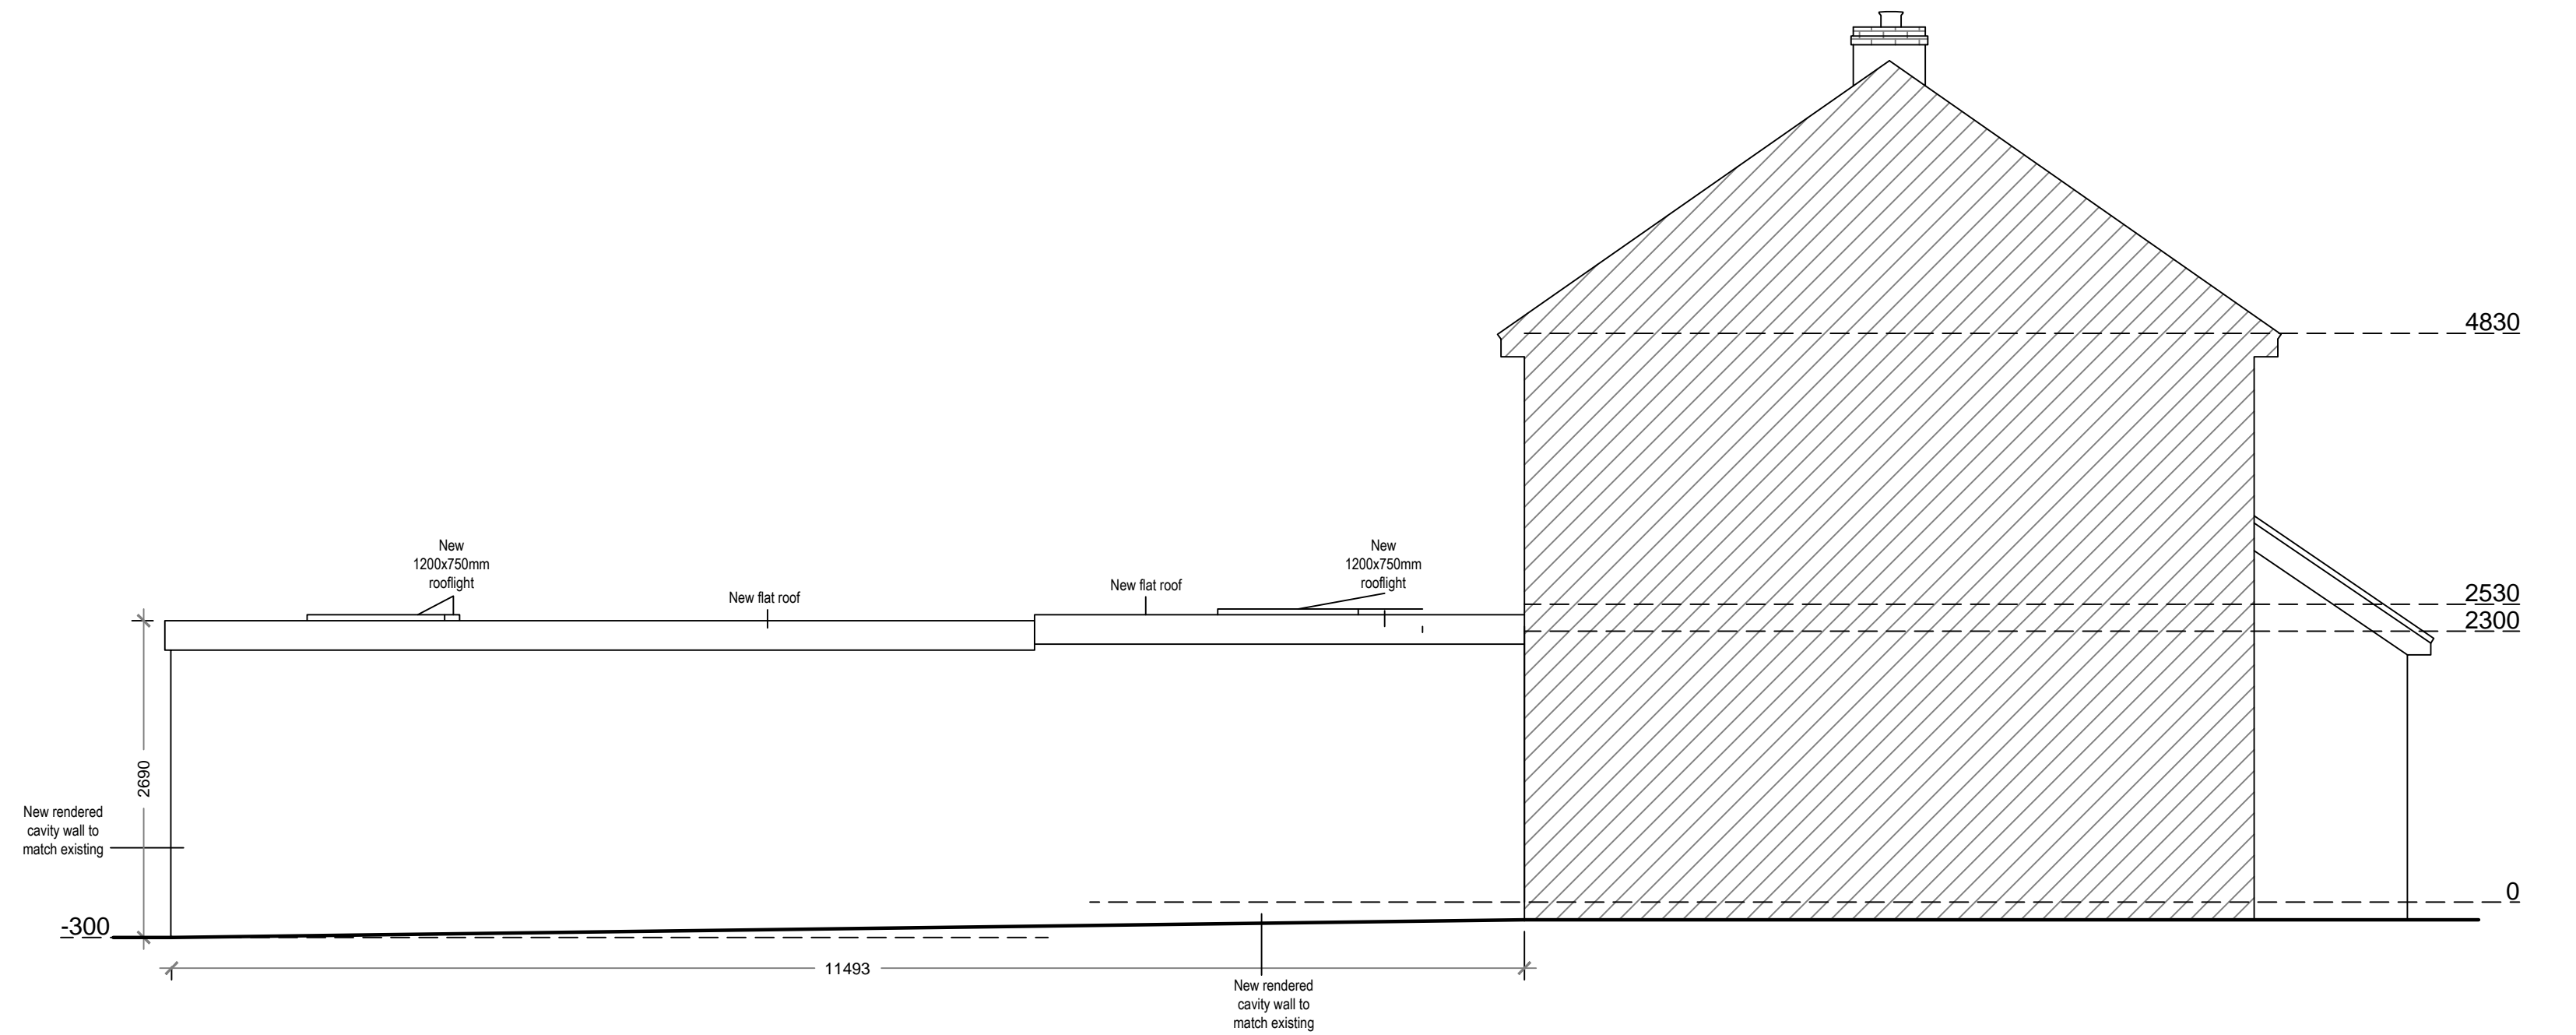

**Proposed Southeast Elevation**  
Scale 1:50

**Proposed Northeast Elevation**  
Scale 1:50

**Proposed Northwest Elevation**  
Scale 1:50

**Proposed Southwest Elevation**  
Scale 1:50

**Arkiplan**

74 Cardiff Road, CF15 7QE Enquiries@ArkiPlan.co.uk

<b>Site</b>	13 Roskrow Close Fourlanes Redruth TR16 6NG	<b>Date</b>	22.12.2021
		<b>Sheet</b>	21-1908 D05 Rev 0
		<b>Job</b>	New Garage
		<b>Scale</b>	As Shown@A1
		<b>Title</b>	As Shown