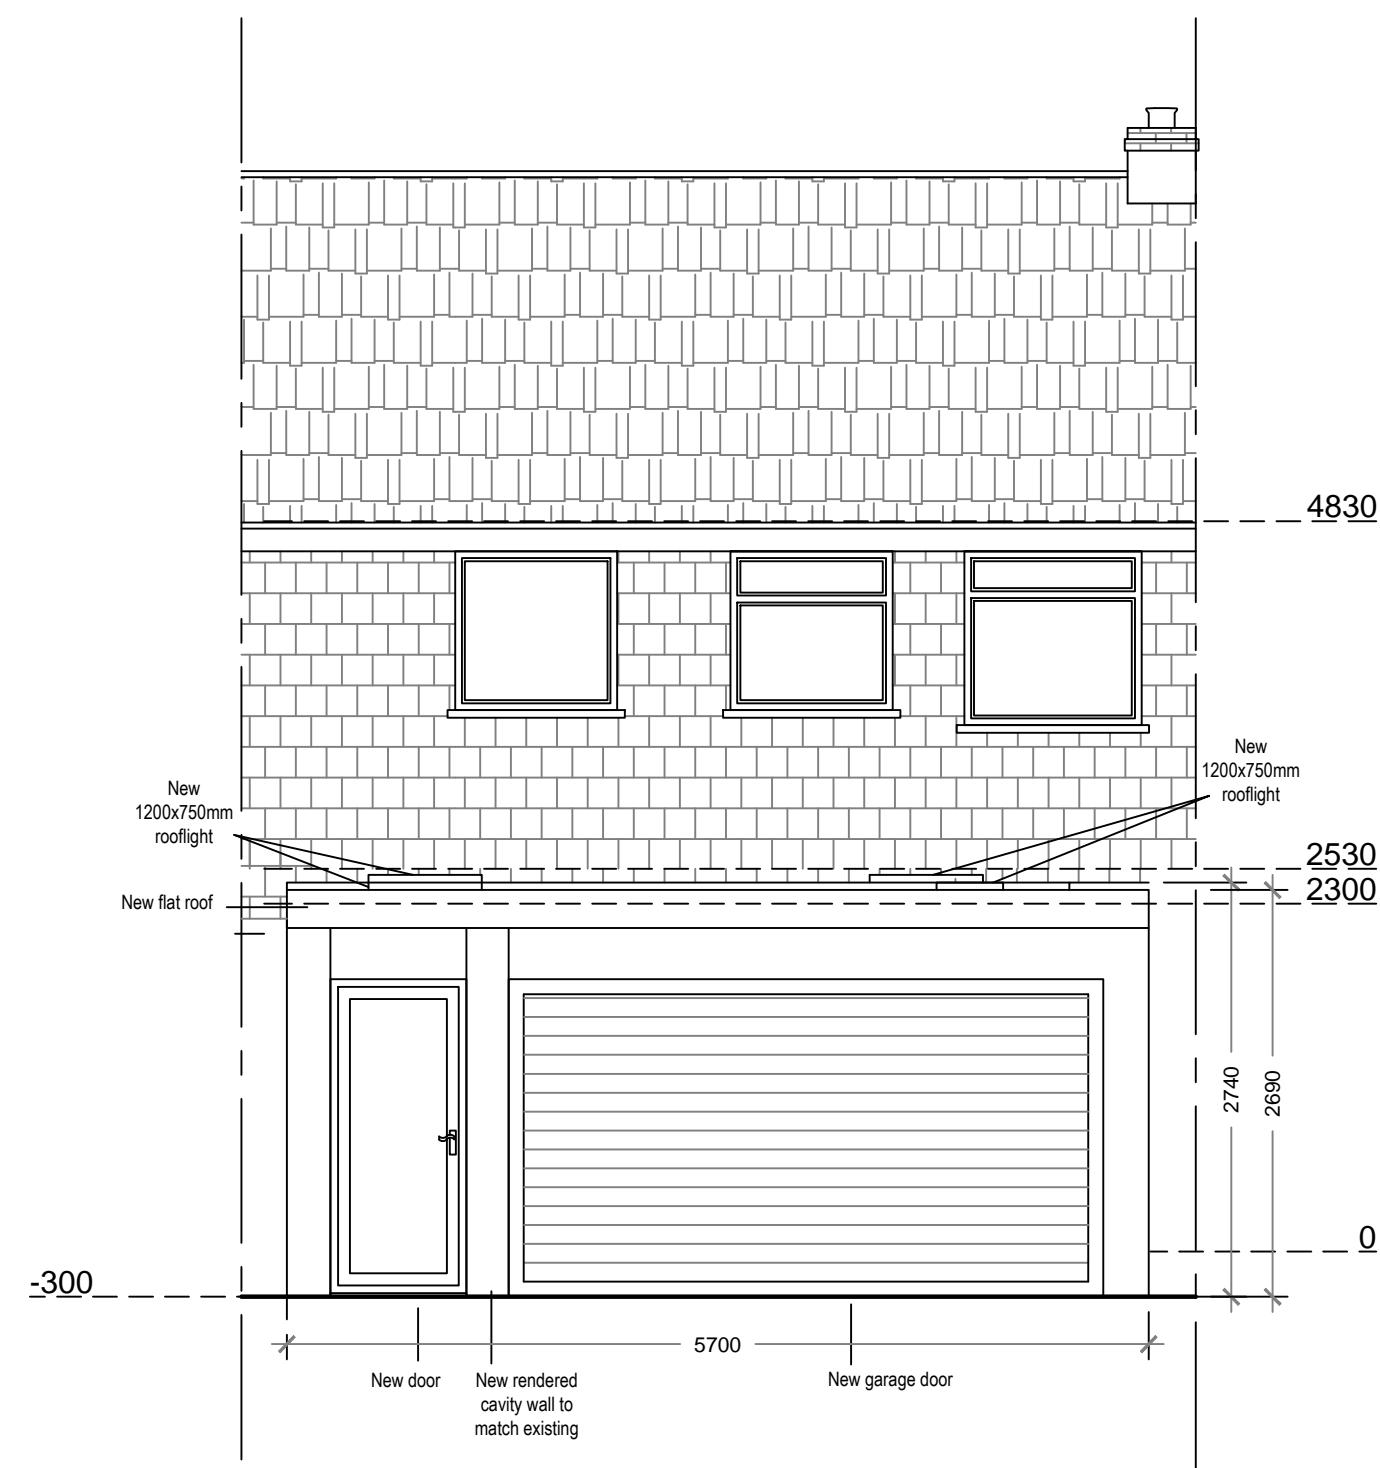

**Proposed Southeast Elevation**  
Scale 1:50

**Proposed Northeast Elevation**  
Scale 1:50

**Proposed Northwest Elevation**  
Scale 1:50

**Proposed Southwest Elevation**  
Scale 1:50

**Arkiplan**

74 Cardiff Road, CF15 7QE Enquiries@ArkiPlan.co.uk

<b>Site</b>	13 Roskrow Close Fourlanes Redruth TR16 6NG	<b>Date</b>	22.12.2021
		<b>Sheet</b>	21-1908 D05 Rev 0
		<b>Job</b>	New Garage
		<b>Scale</b>	As Shown@A1
		<b>Title</b>	As Shown