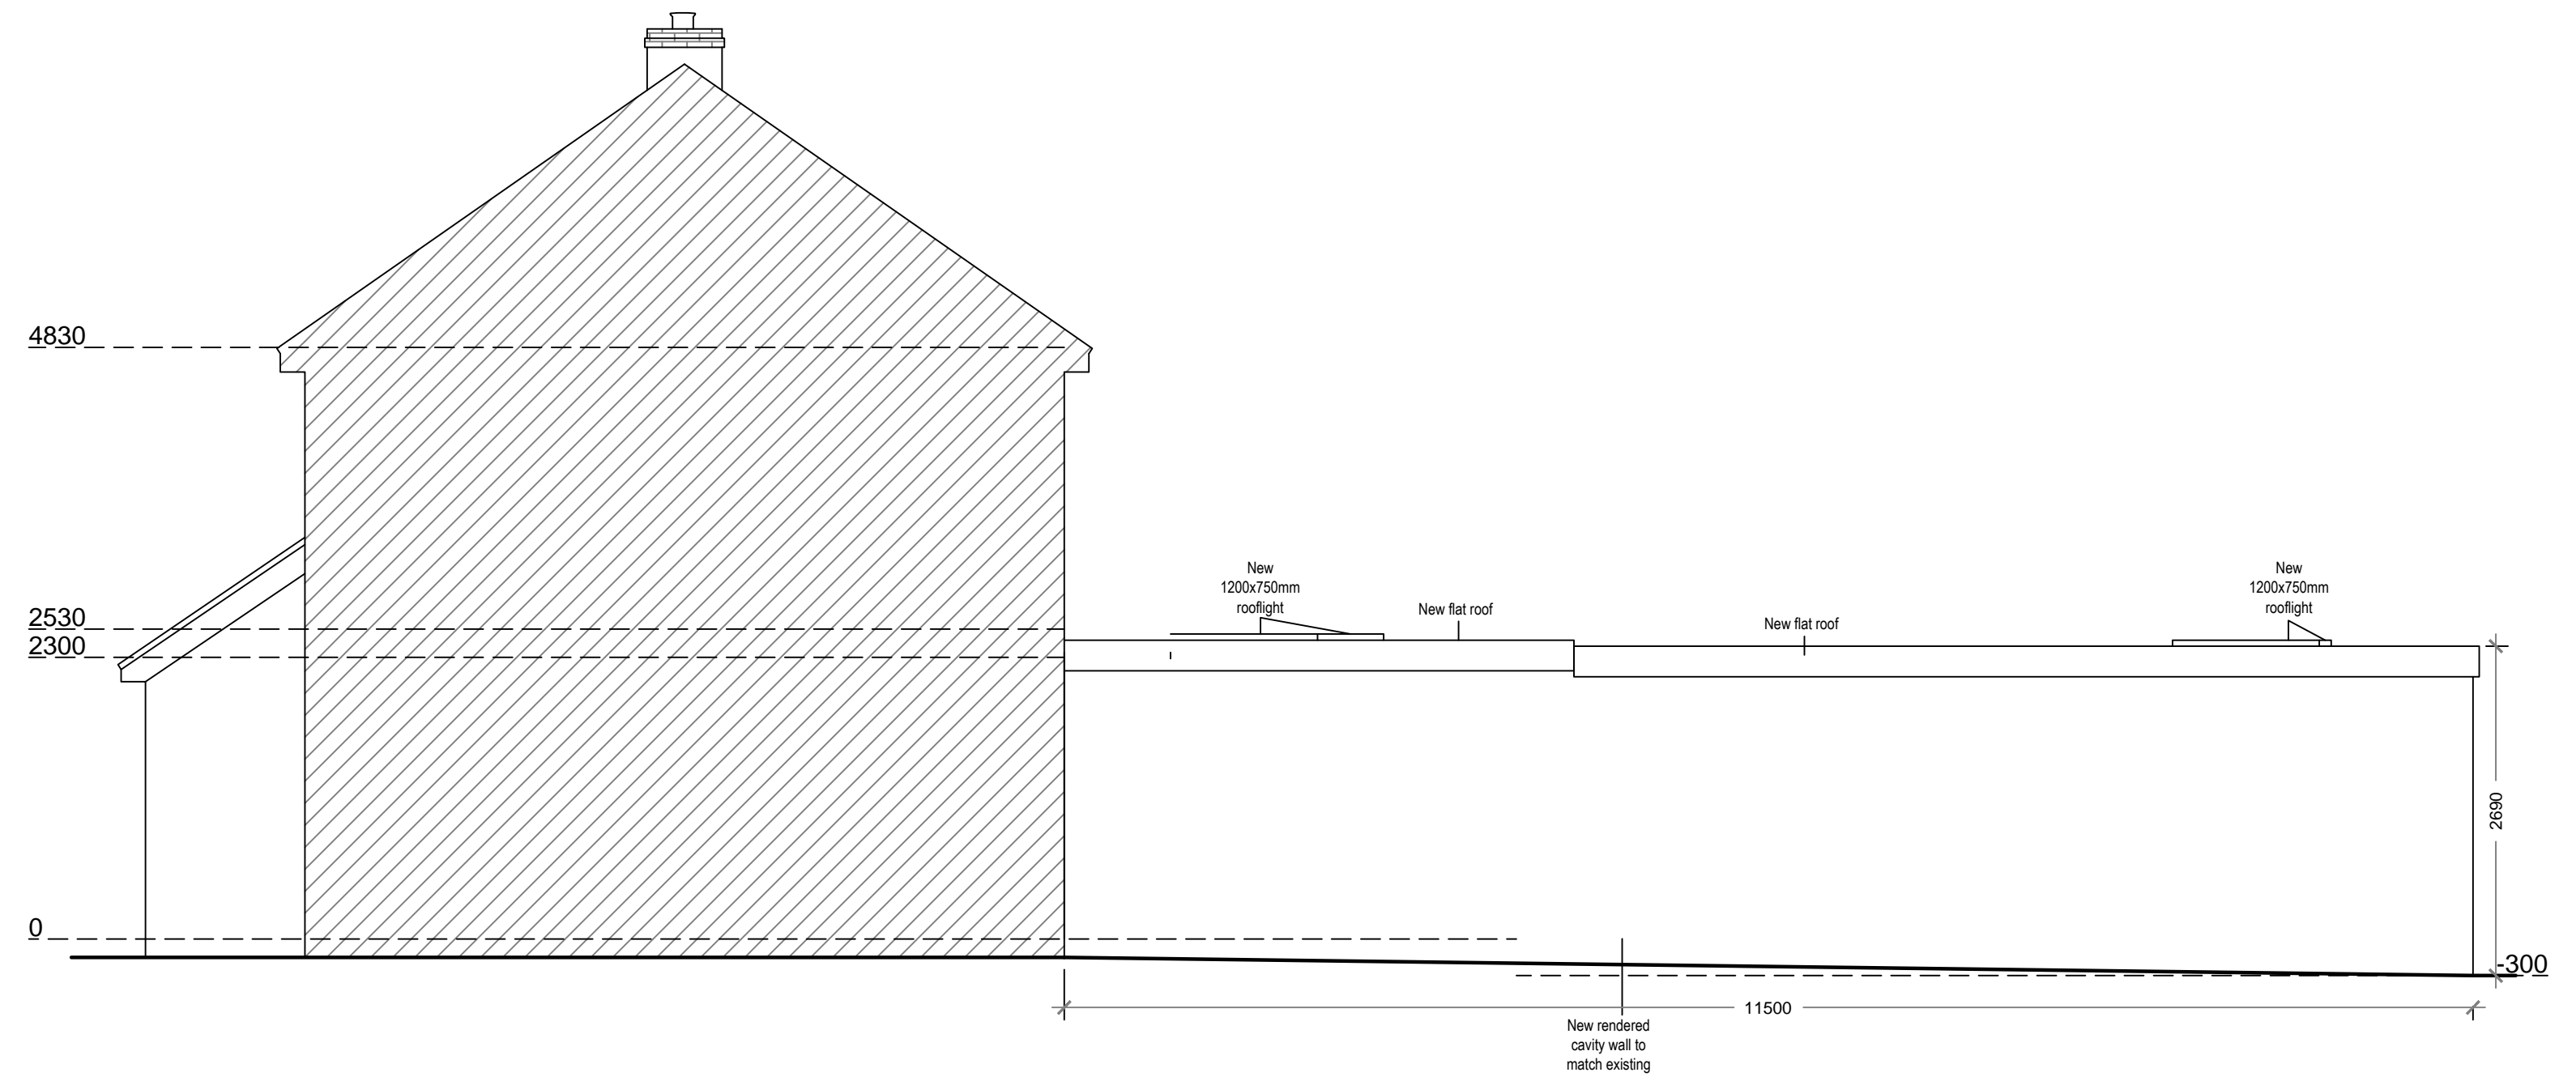

**Proposed Southeast Elevation**  
Scale 1:50

**Proposed Northeast Elevation**  
Scale 1:50

**Proposed Northwest Elevation**  
Scale 1:50

**Proposed Southwest Elevation**  
Scale 1:50

**Arkiplan**

74 Cardiff Road, CF15 7QE Enquiries@ArkiPlan.co.uk

<b>Site</b>	13 Roskrow Close Fourlanes Redruth TR16 6NG	<b>Date</b>	22.12.2021
		<b>Sheet</b>	21-1908 D05 Rev 0
		<b>Job</b>	New Garage
		<b>Scale</b>	As Shown@A1
		<b>Title</b>	As Shown