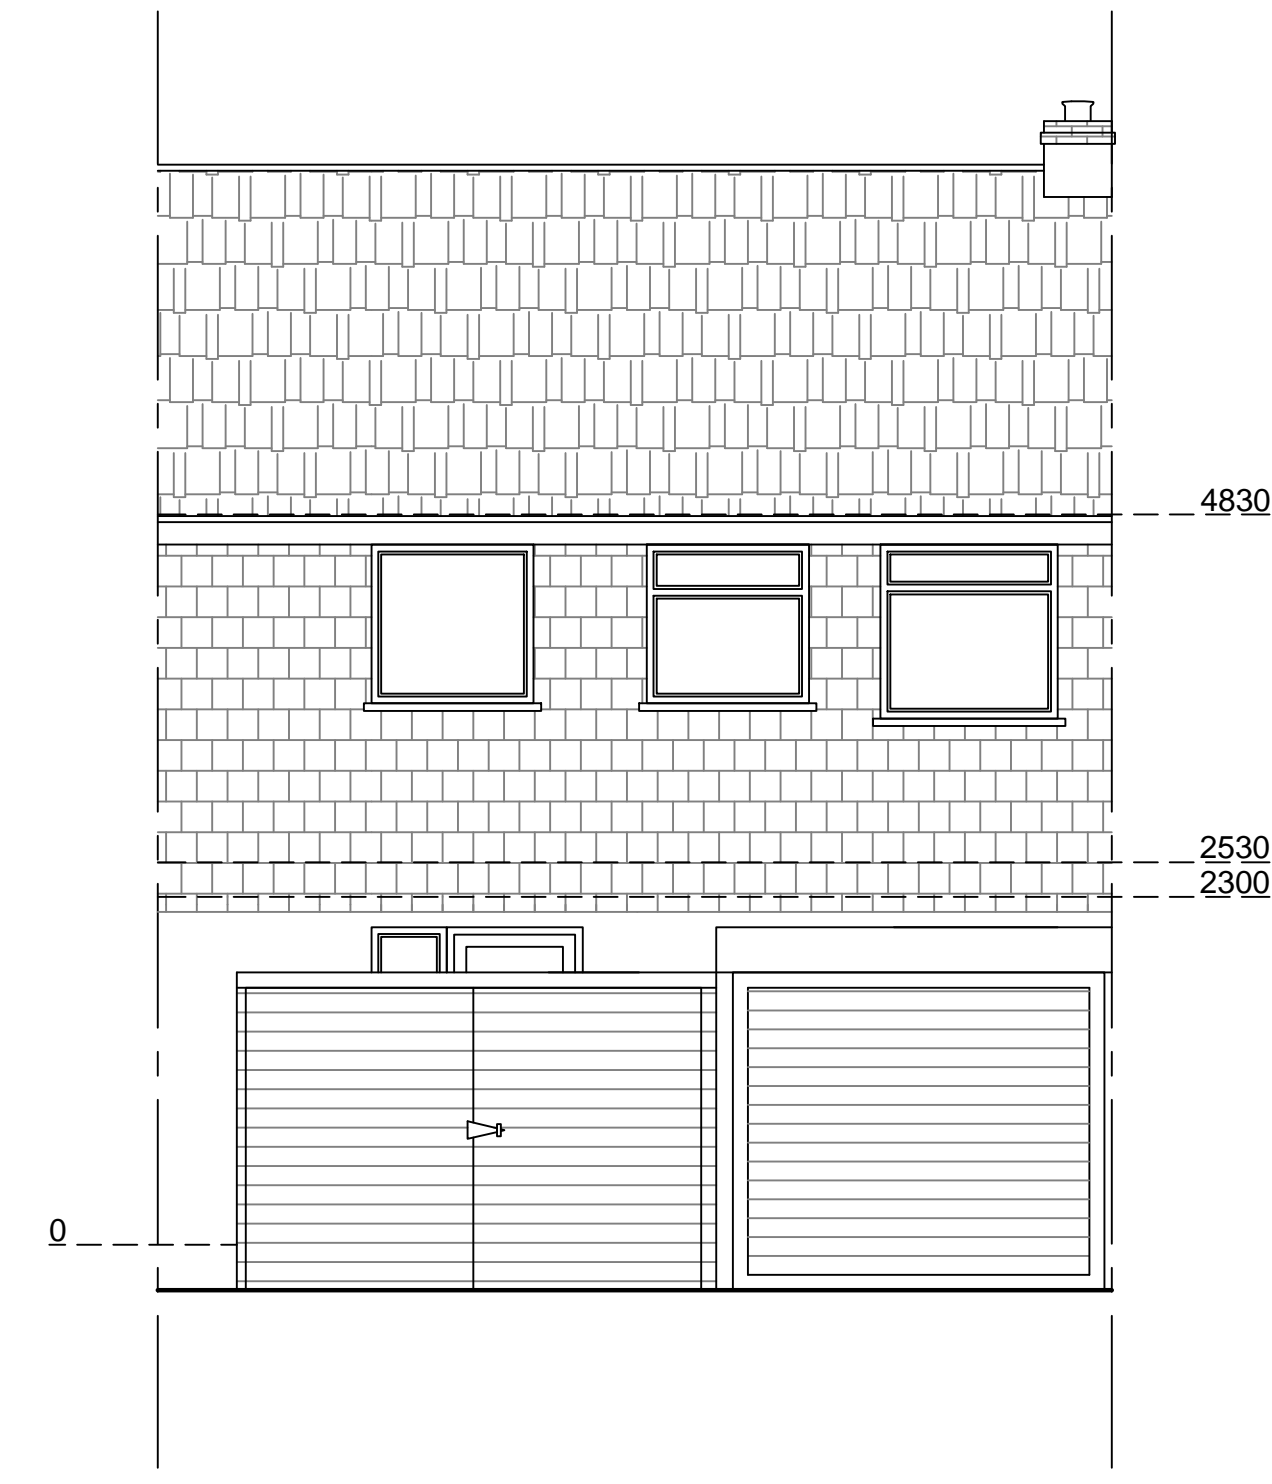

**Existing Southeast Elevation**  
Scale 1:50

**Existing Northeast Elevation**  
Scale 1:50

**Existing Northwest Elevation**  
Scale 1:50

**Existing Southwest Elevation**  
Scale 1:50

 74 Cardiff Road, CF15 7QE Enquiries@ArkiPlan.co.uk		<b>Date</b>	22.12.2021
		<b>Sheet</b>	21-1908 D03 Rev 0
<b>Site</b> 13 Roskrow Close Fourlanes Redruth TR16 6NG	<b>Job</b>	New Garage	
	<b>Scale</b>	As Shown@A1	
	<b>Title</b>	As Shown	