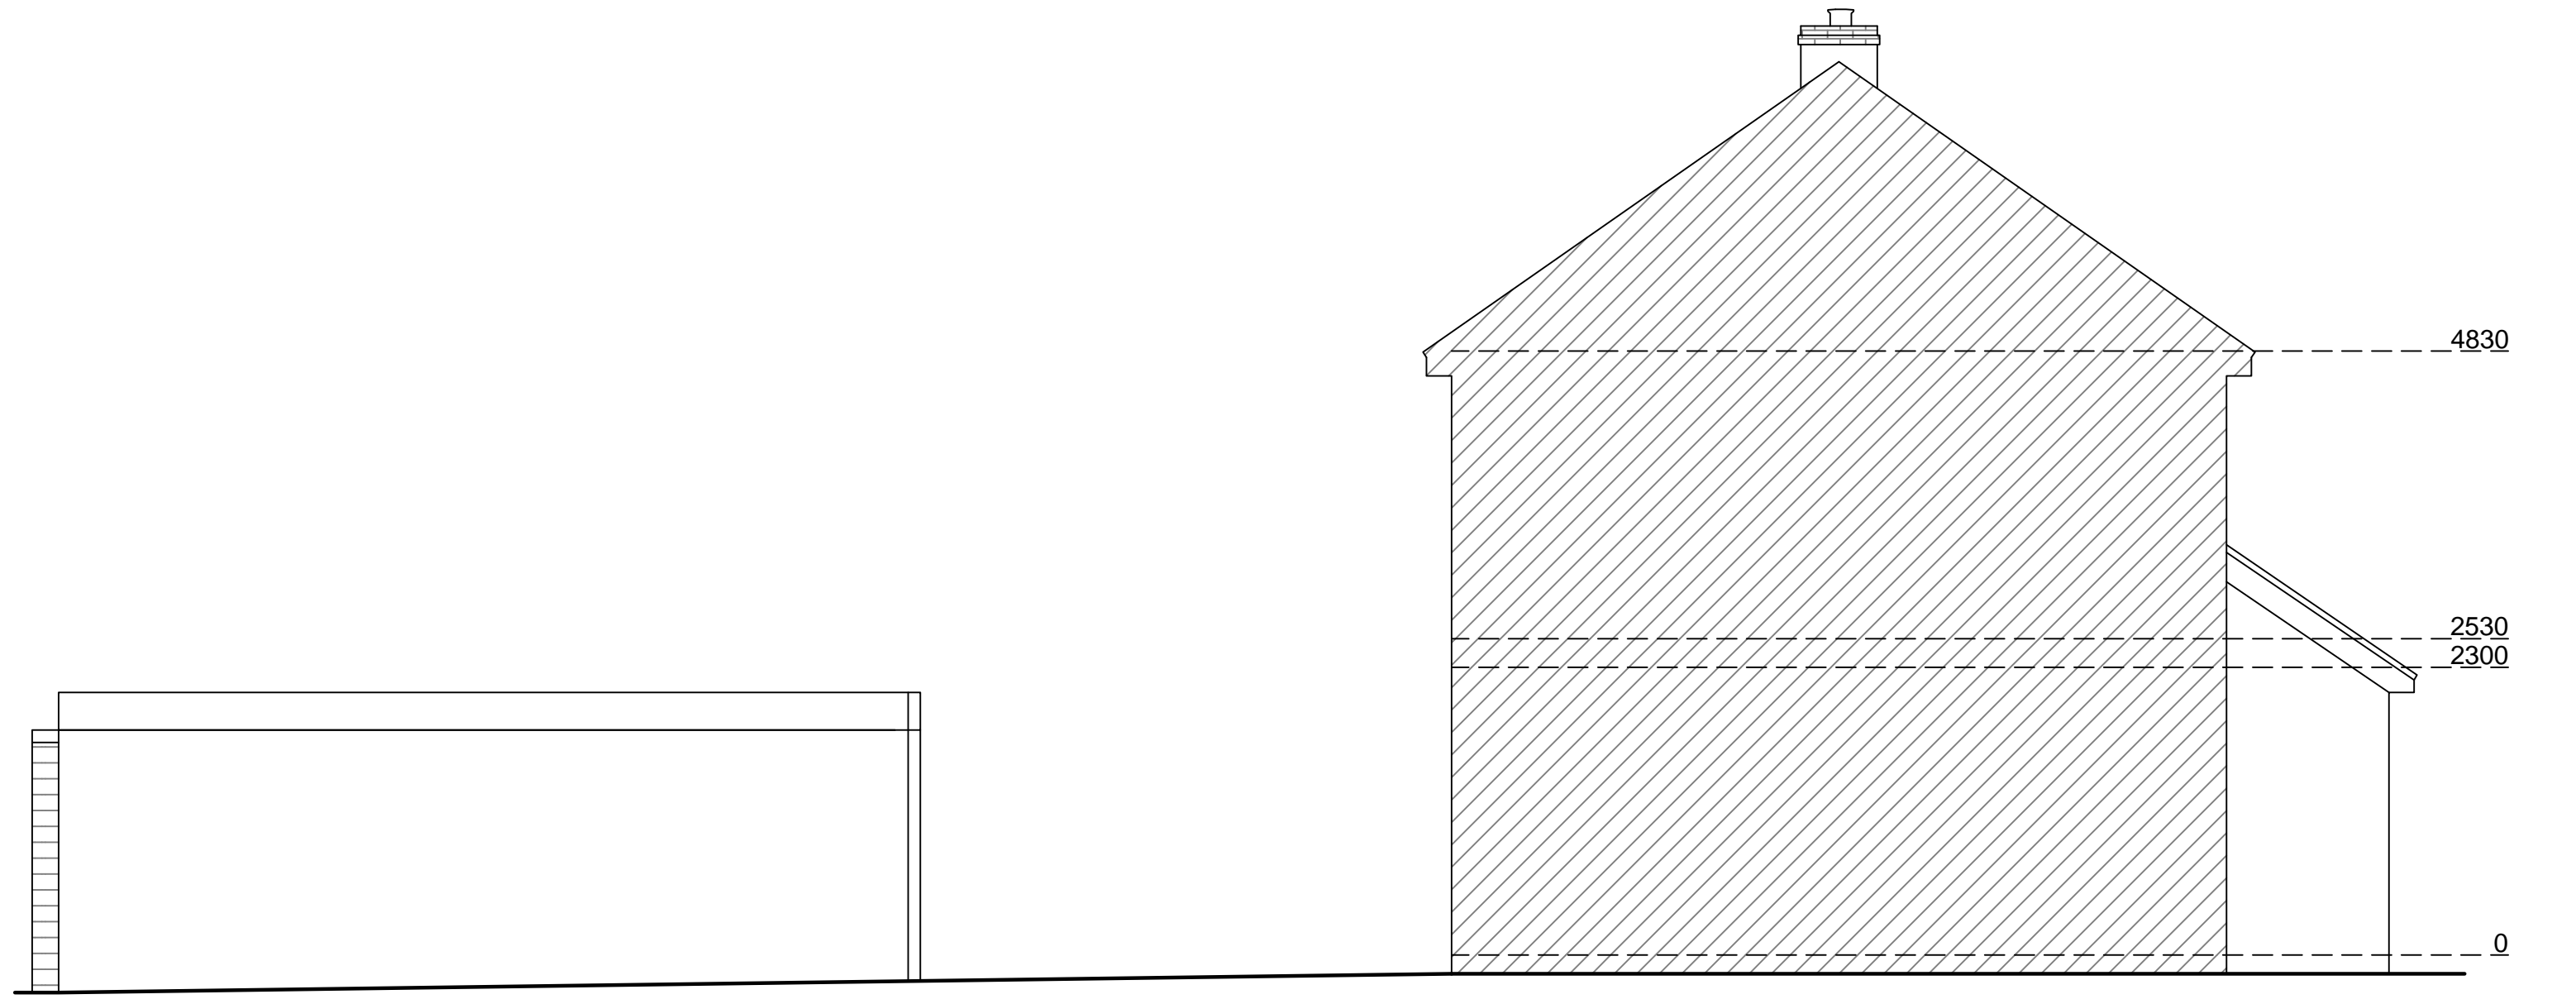

**Existing Southeast Elevation**  
Scale 1:50

**Existing Northeast Elevation**  
Scale 1:50

**Existing Northwest Elevation**  
Scale 1:50

**Existing Southwest Elevation**  
Scale 1:50

 74 Cardiff Road, CF15 7QE Enquiries@ArkiPlan.co.uk		<b>Date</b>	22.12.2021
		<b>Sheet</b>	21-1908 D03 Rev 0
<b>Site</b> 13 Roskrow Close Fourlanes Redruth TR16 6NG	<b>Job</b>	New Garage	
	<b>Scale</b>	As Shown@A1	
	<b>Title</b>	As Shown	