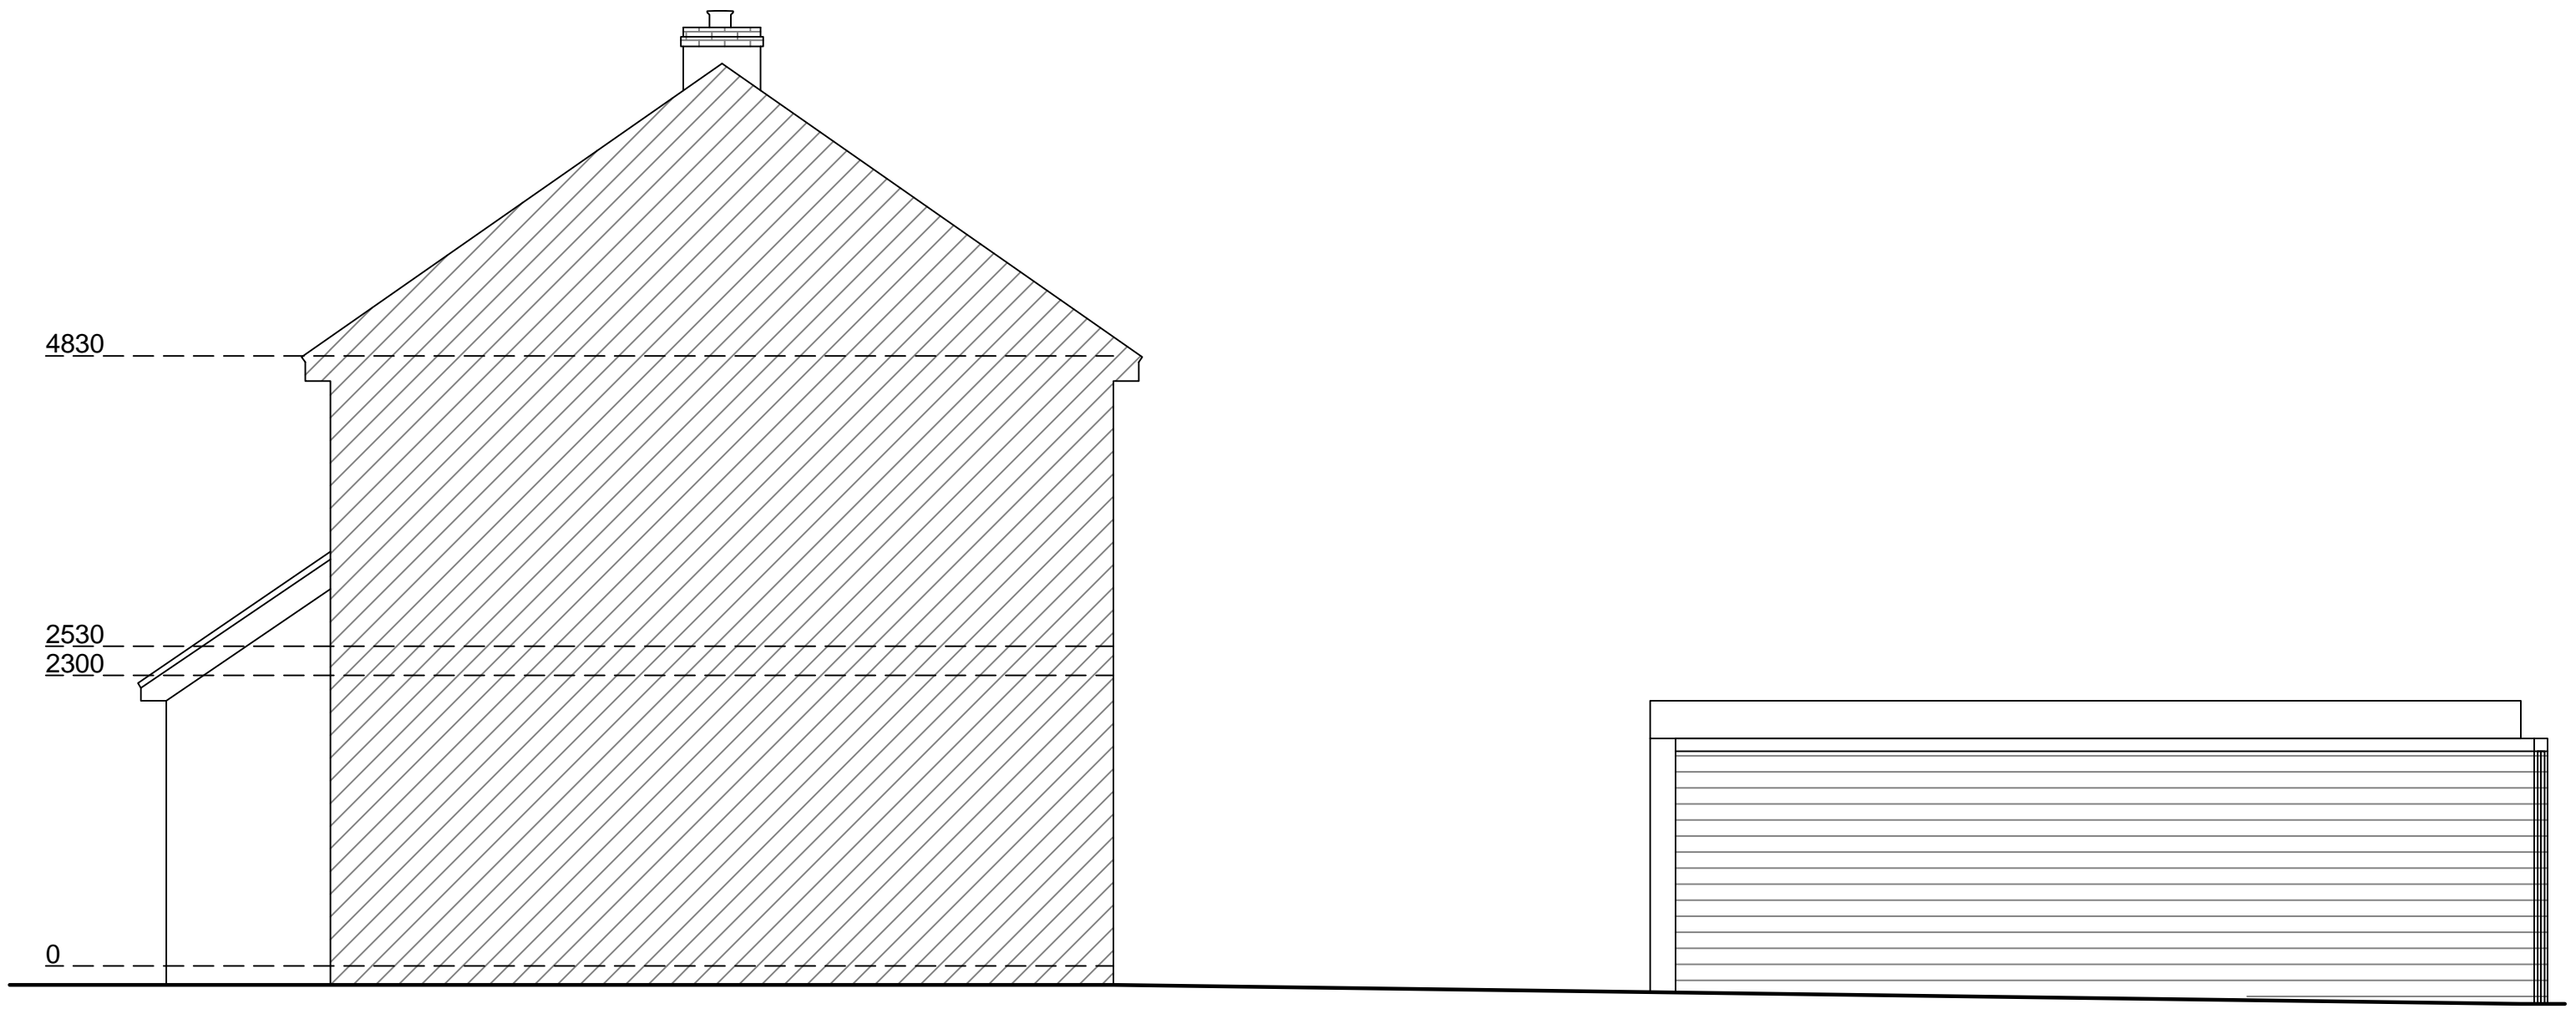

**Existing Southeast Elevation**  
Scale 1:50

**Existing Northeast Elevation**  
Scale 1:50

**Existing Northwest Elevation**  
Scale 1:50

**Existing Southwest Elevation**  
Scale 1:50

 74 Cardiff Road, CF15 7QE Enquiries@ArkiPlan.co.uk		<b>Date</b>	22.12.2021
		<b>Sheet</b>	21-1908 D03 Rev 0
<b>Site</b> 13 Roskrow Close Fourlanes Redruth TR16 6NG	<b>Job</b>	New Garage	
	<b>Scale</b>	As Shown@A1	
	<b>Title</b>	As Shown	