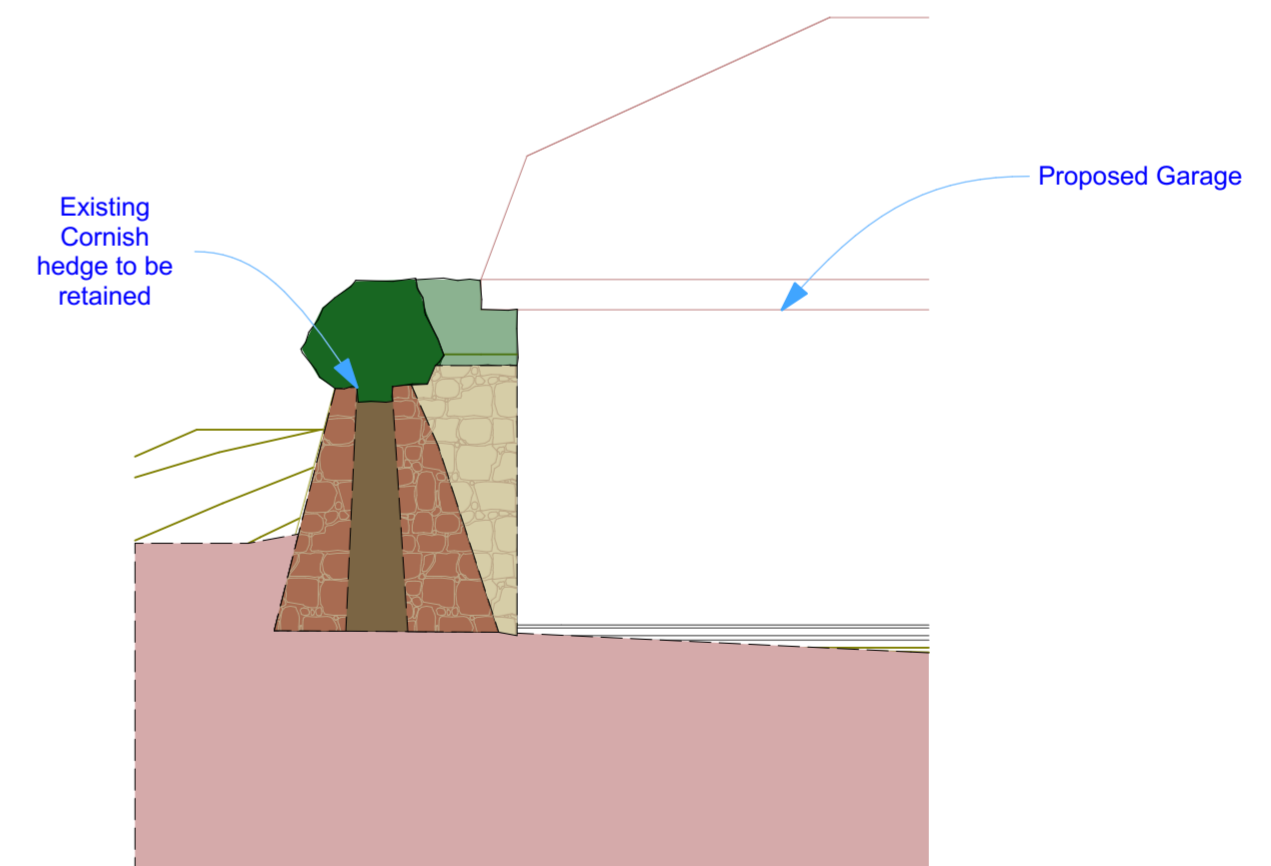

2

Proposed Site Layout

1:200

1

Parking & Turning

1:100

3

S-08 Cornish Hedge Section

1:50

Purpose of Issue	status	Scales @ A2 1:100, 1:200, 1:50	Project No. 1	Originator TBS Cornwall Planning	Project New Dwelling Trevarth	Client Andrew Bros Ltd	Layout Title Proposed Site Layout	Drawing Number							
								project	originator	volume	level	type	role	number	rev
								KGAV0902 PA	Eirann Hessett	-	-	-	#Contract Role	PBP-1	