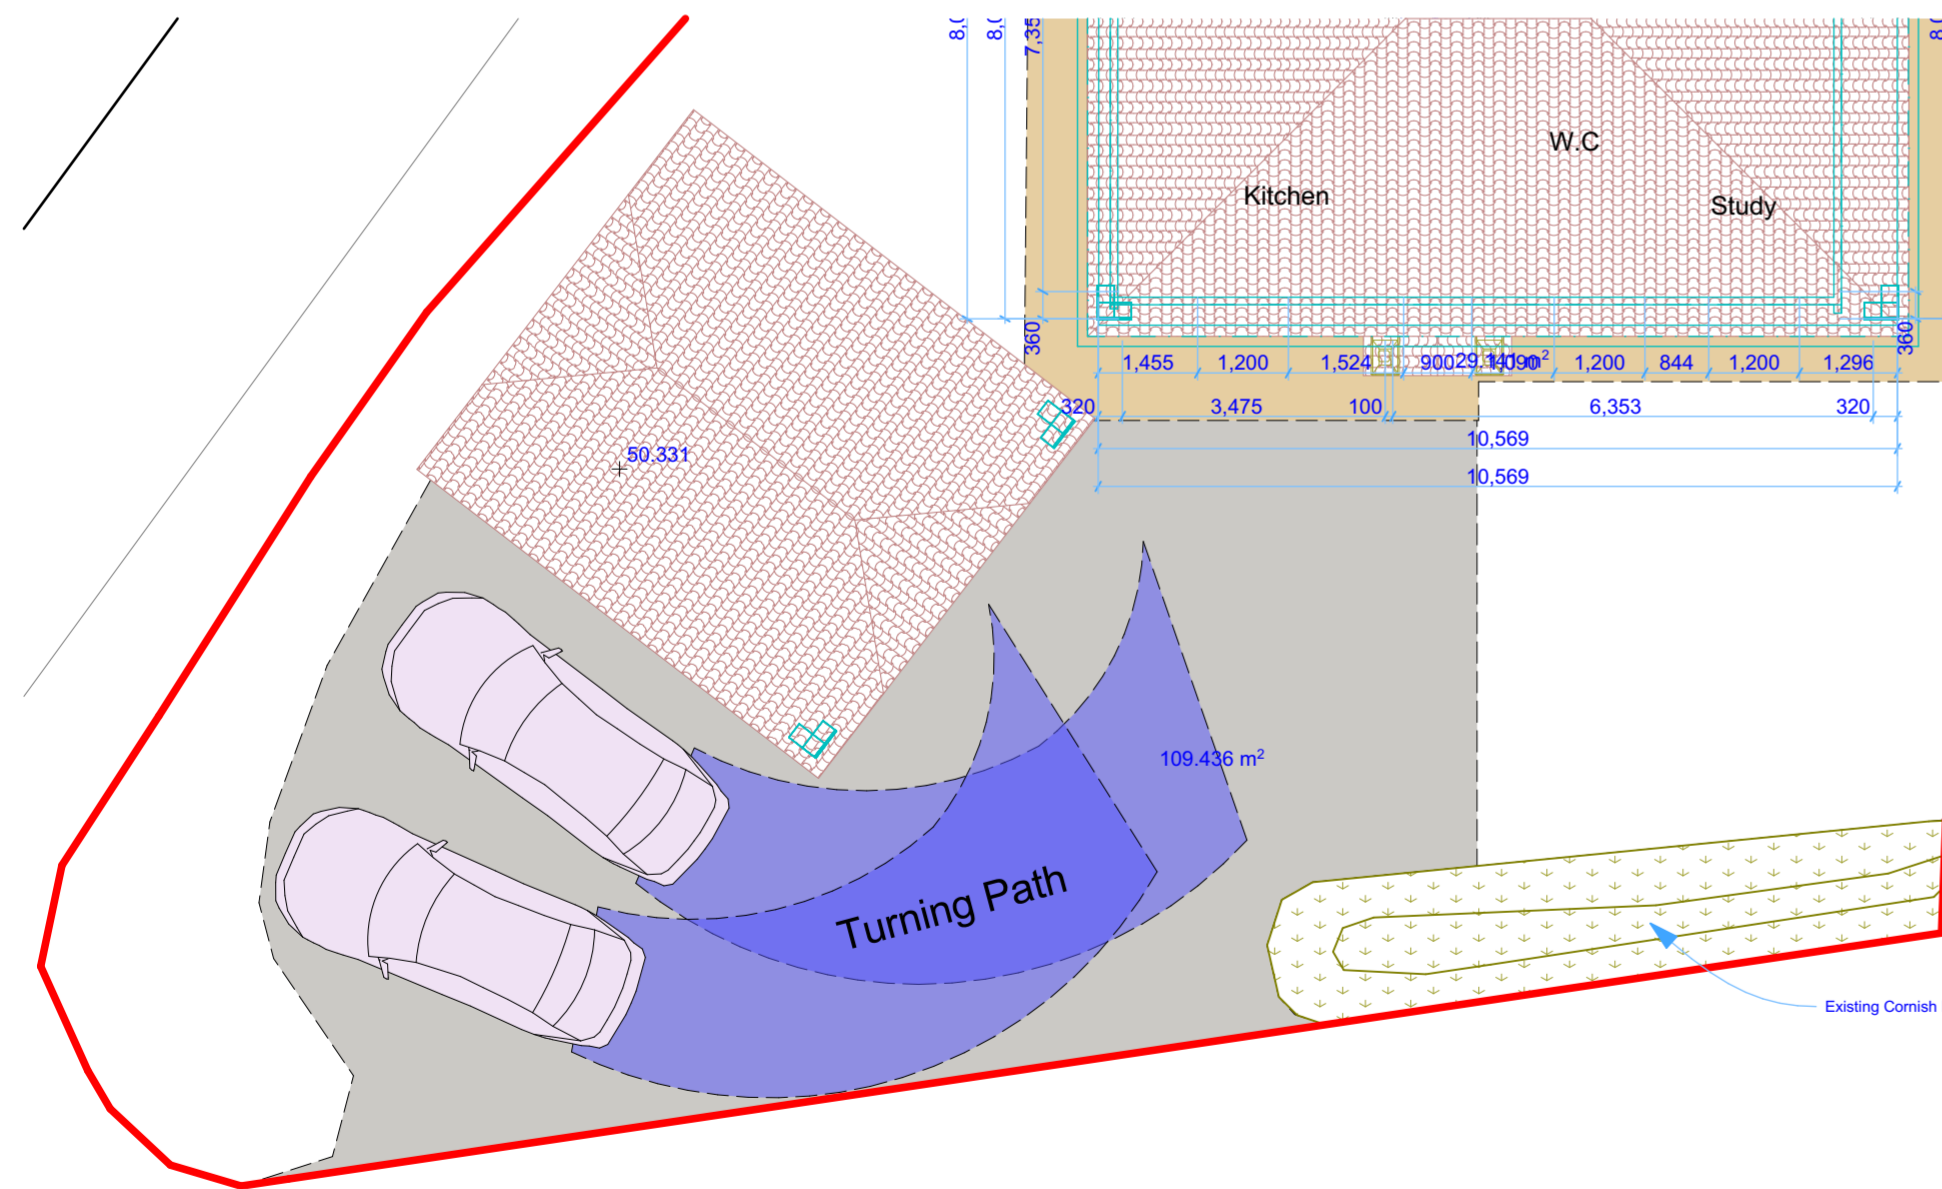

2

Proposed Site Layout

1:200

1

Parking & Turning

1:100

3

S-08 Cornish Hedge Section

1:50

Purpose of Issue	status	Scales @ A2 1:100, 1:200, 1:50	Project No. 1	Originator TBS Cornwall Planning	Project New Dwelling Trevarth	Client Andrew Bros Ltd	Layout Title Proposed Site Layout	Drawing Number							
								project	originator	volume	level	type	role	number	rev
								KGAV0902 PA	Eirann Hessett	-	-	-	#Contract Role	PBP-1	