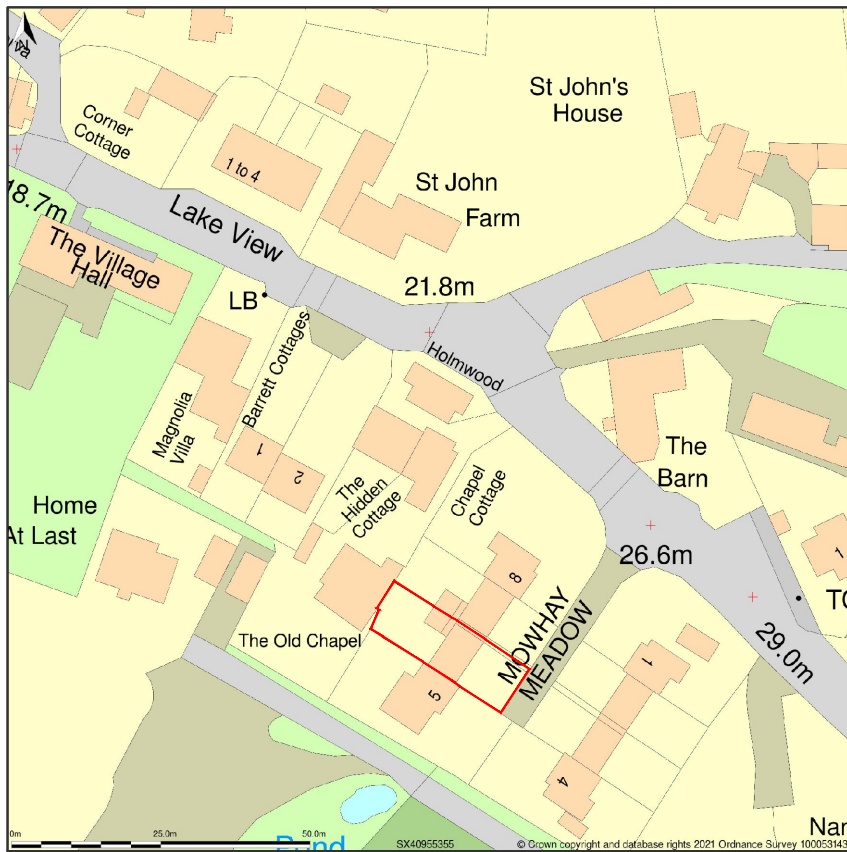

6, Mowhay Meadow, St John, Cornwall, PL11 3AS

Site Plan shows area bounded by: 240880.89, 53481.27 241022.31, 53622.69 (at a scale of 1:1250), OSGridRef: SX40955355. The representation of a road, track or path is no evidence of a right of way. The representation of features as lines is no evidence of a property boundary.

Produced on 31st Aug 2021 from the Ordnance Survey National Geographic Database and incorporating surveyed revision available at this date. Reproduction in whole or part is prohibited without the prior permission of Ordnance Survey. © Crown copyright 2021. Supplied by www.buyaplan.co.uk a licensed Ordnance Survey partner (100053143). Unique plan reference: #00664112-F1F7AF