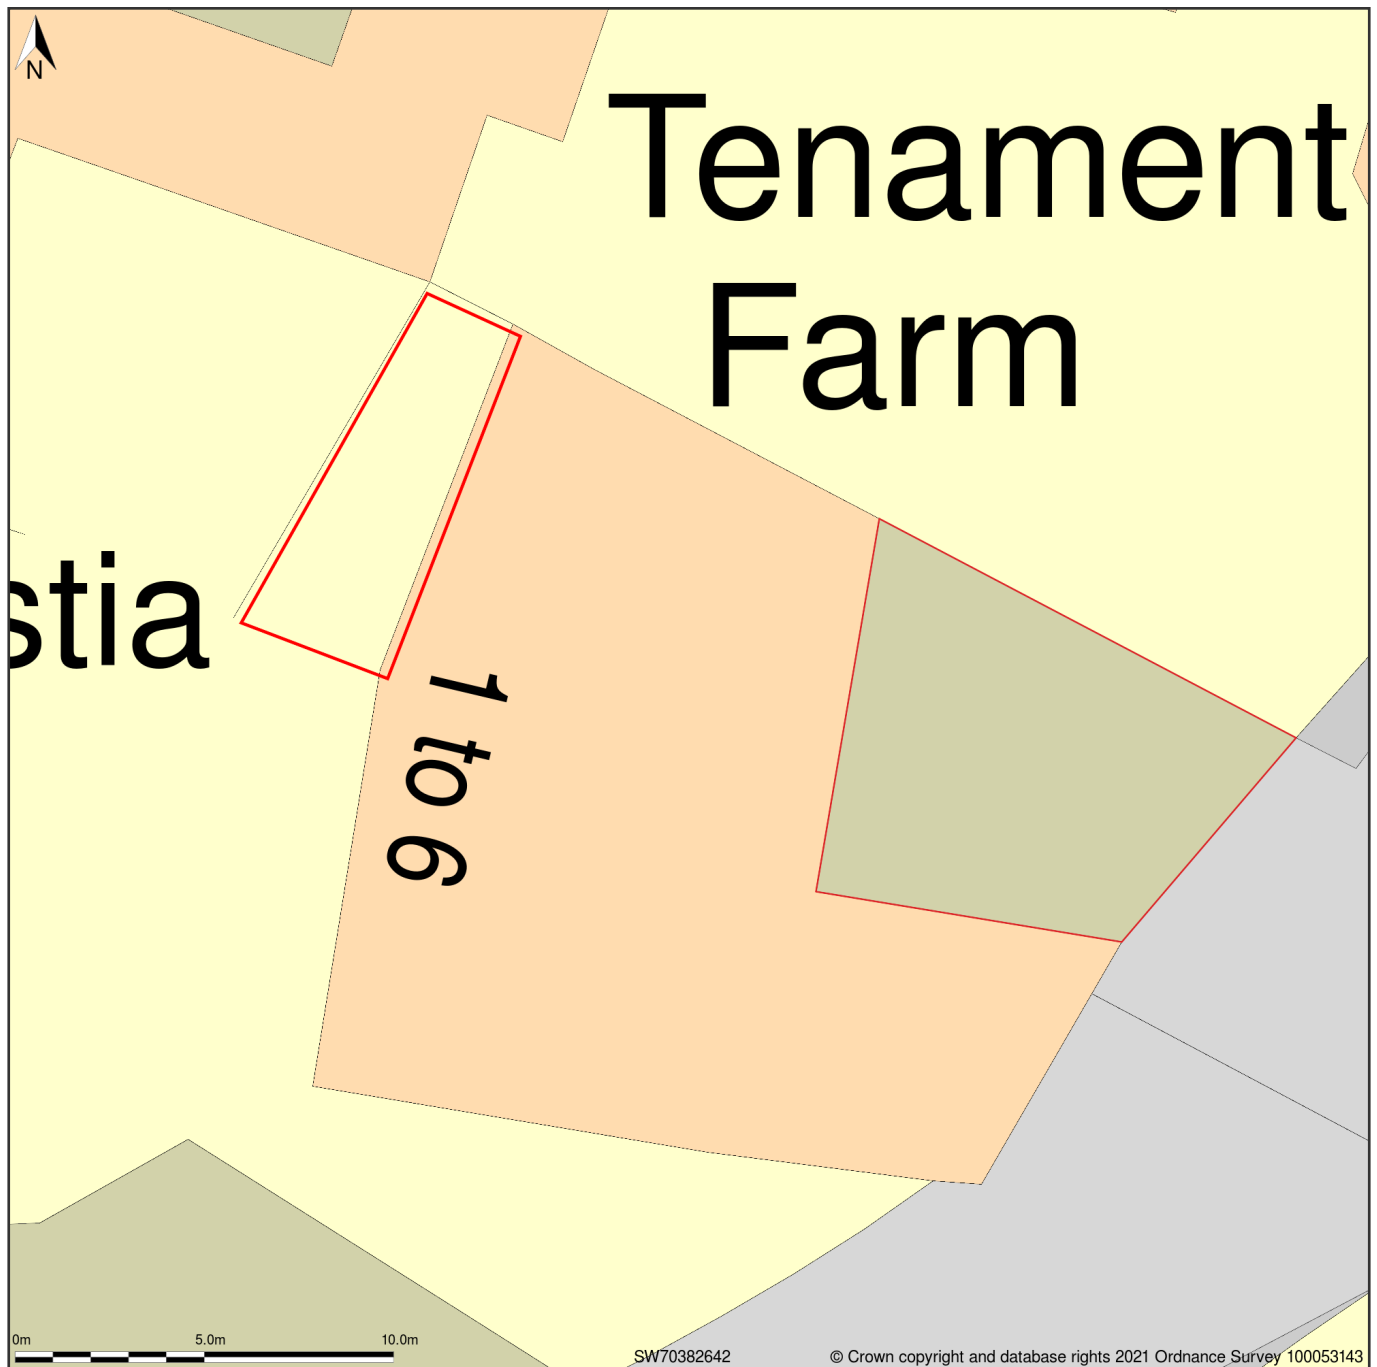

1, The Old Corn Mill, Gweek, Helston, Cornwall, TR12 6UD

Block Plan shows area bounded by: 170363.04, 26404.73 170399.04, 26440.73 (at a scale of 1:200), OSGridRef: SW70382642. The representation of a road, track or path is no evidence of a right of way. The representation of features as lines is no evidence of a property boundary.

Produced on 24th Nov 2021 from the Ordnance Survey National Geographic Database and incorporating surveyed revision available at this date. Reproduction in whole or part is prohibited without the prior permission of Ordnance Survey. © Crown copyright 2021. Supplied by [www.buyaplan.co.uk](http://www.buyaplan.co.uk) a licensed Ordnance Survey partner (100053143). Unique plan reference: #00687150-754117