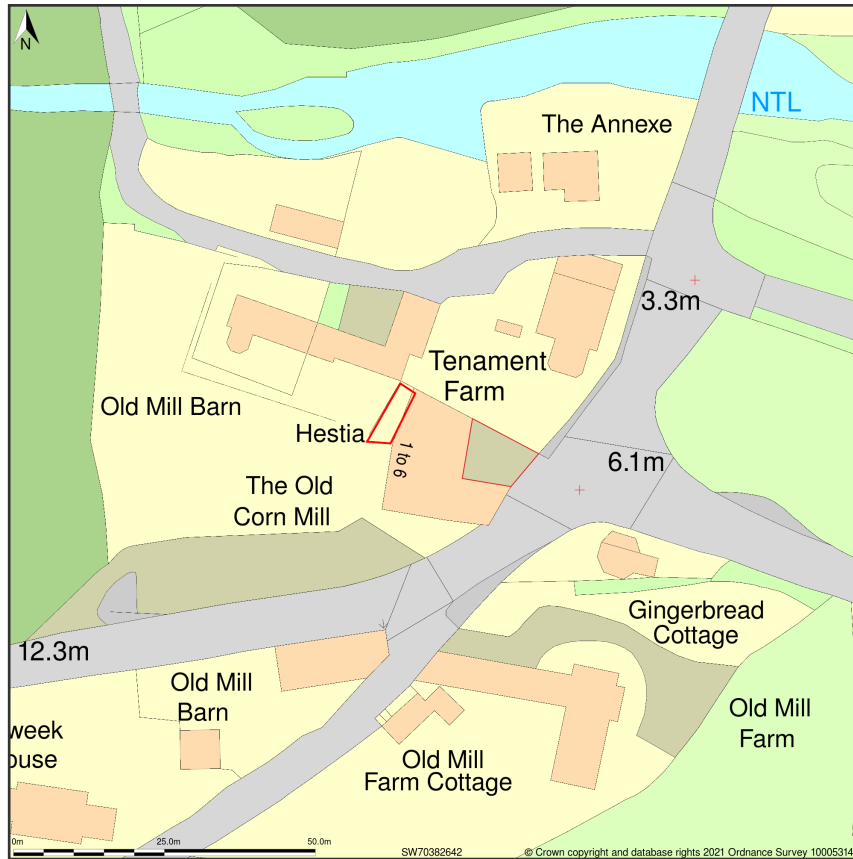

1, The Old Corn Mill, Gweek, Helston, Cornwall, TR12 6UD

Site Plan shows area bounded by: 170309.38, 26354.21 170450.8, 26495.63 (at a scale of 1:1250), OSGridRef: SW70382642. The representation of a road, track or path is no evidence of a right of way. The representation of features as lines is no evidence of a property boundary.

Produced on 24th Nov 2021 from the Ordnance Survey National Geographic Database and incorporating surveyed revision available at this date. Reproduction in whole or part is prohibited without the prior permission of Ordnance Survey. © Crown copyright 2021. Supplied by www.buyaplan.co.uk a licensed Ordnance Survey partner (100053143). Unique plan reference: #00687158-966ABE