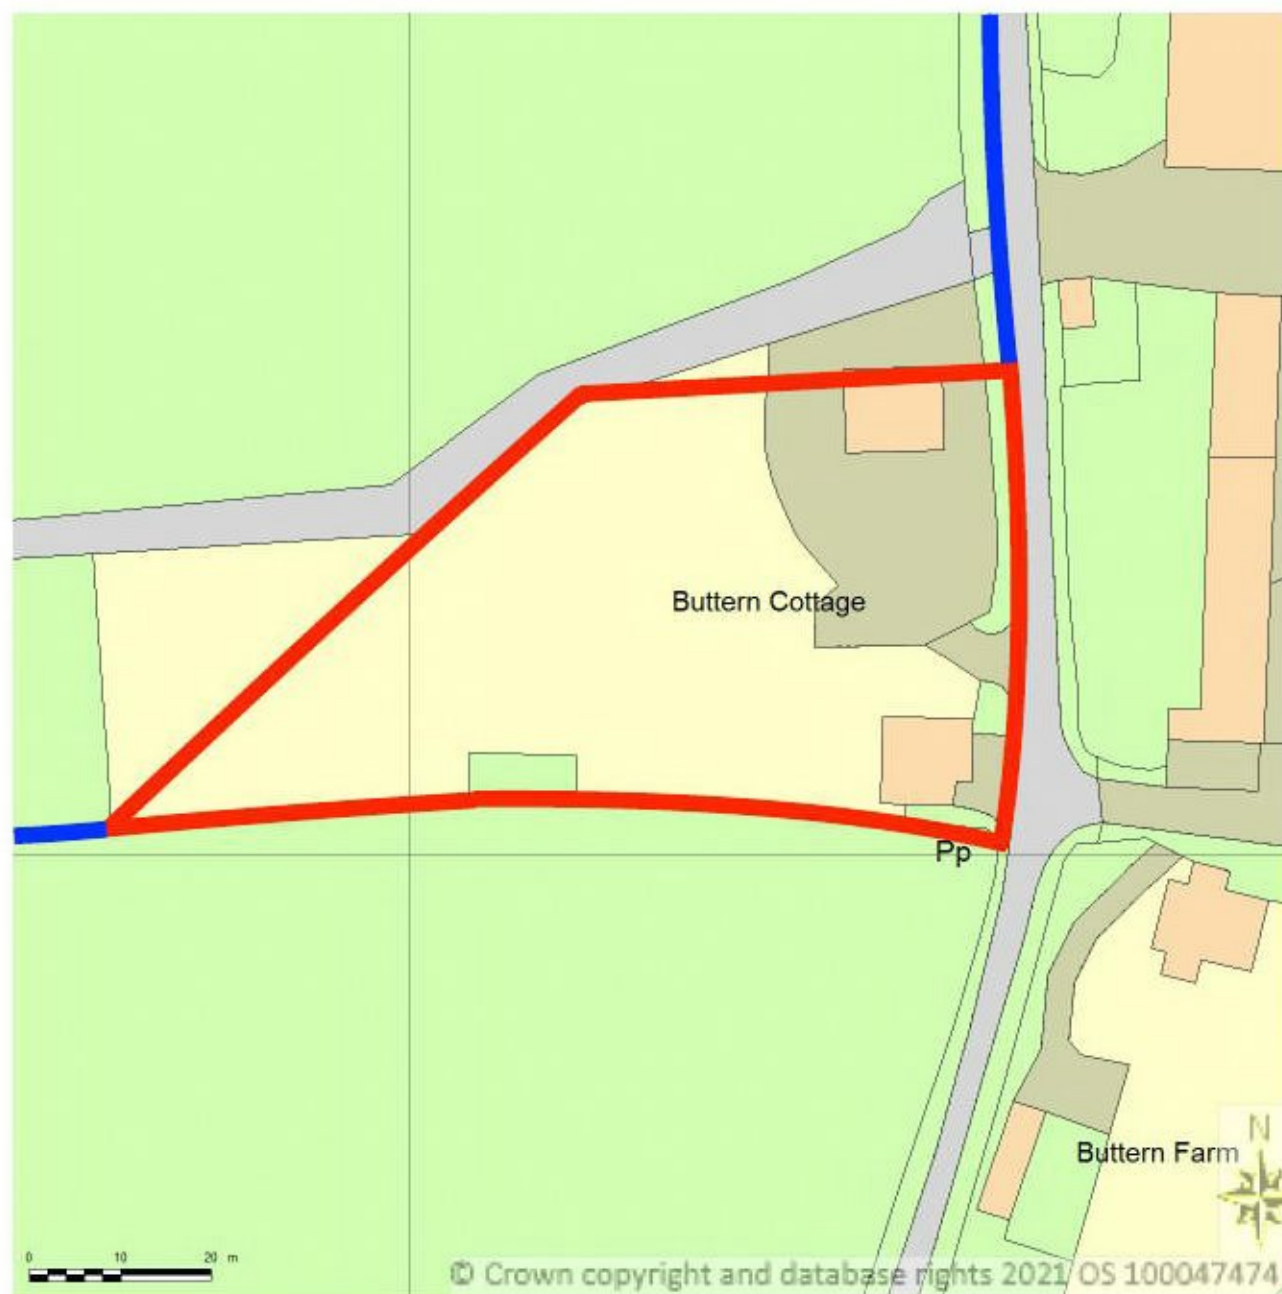

SITE LOCATION PLAN
AREA 2 HA
SCALE 1:1250 on A4
CENTRE COORDINATES: 227027, 94122

Supplied by Streetwise Maps Ltd
www.streetwise.net
Licence No: 100047474
09/12/2021 09:16