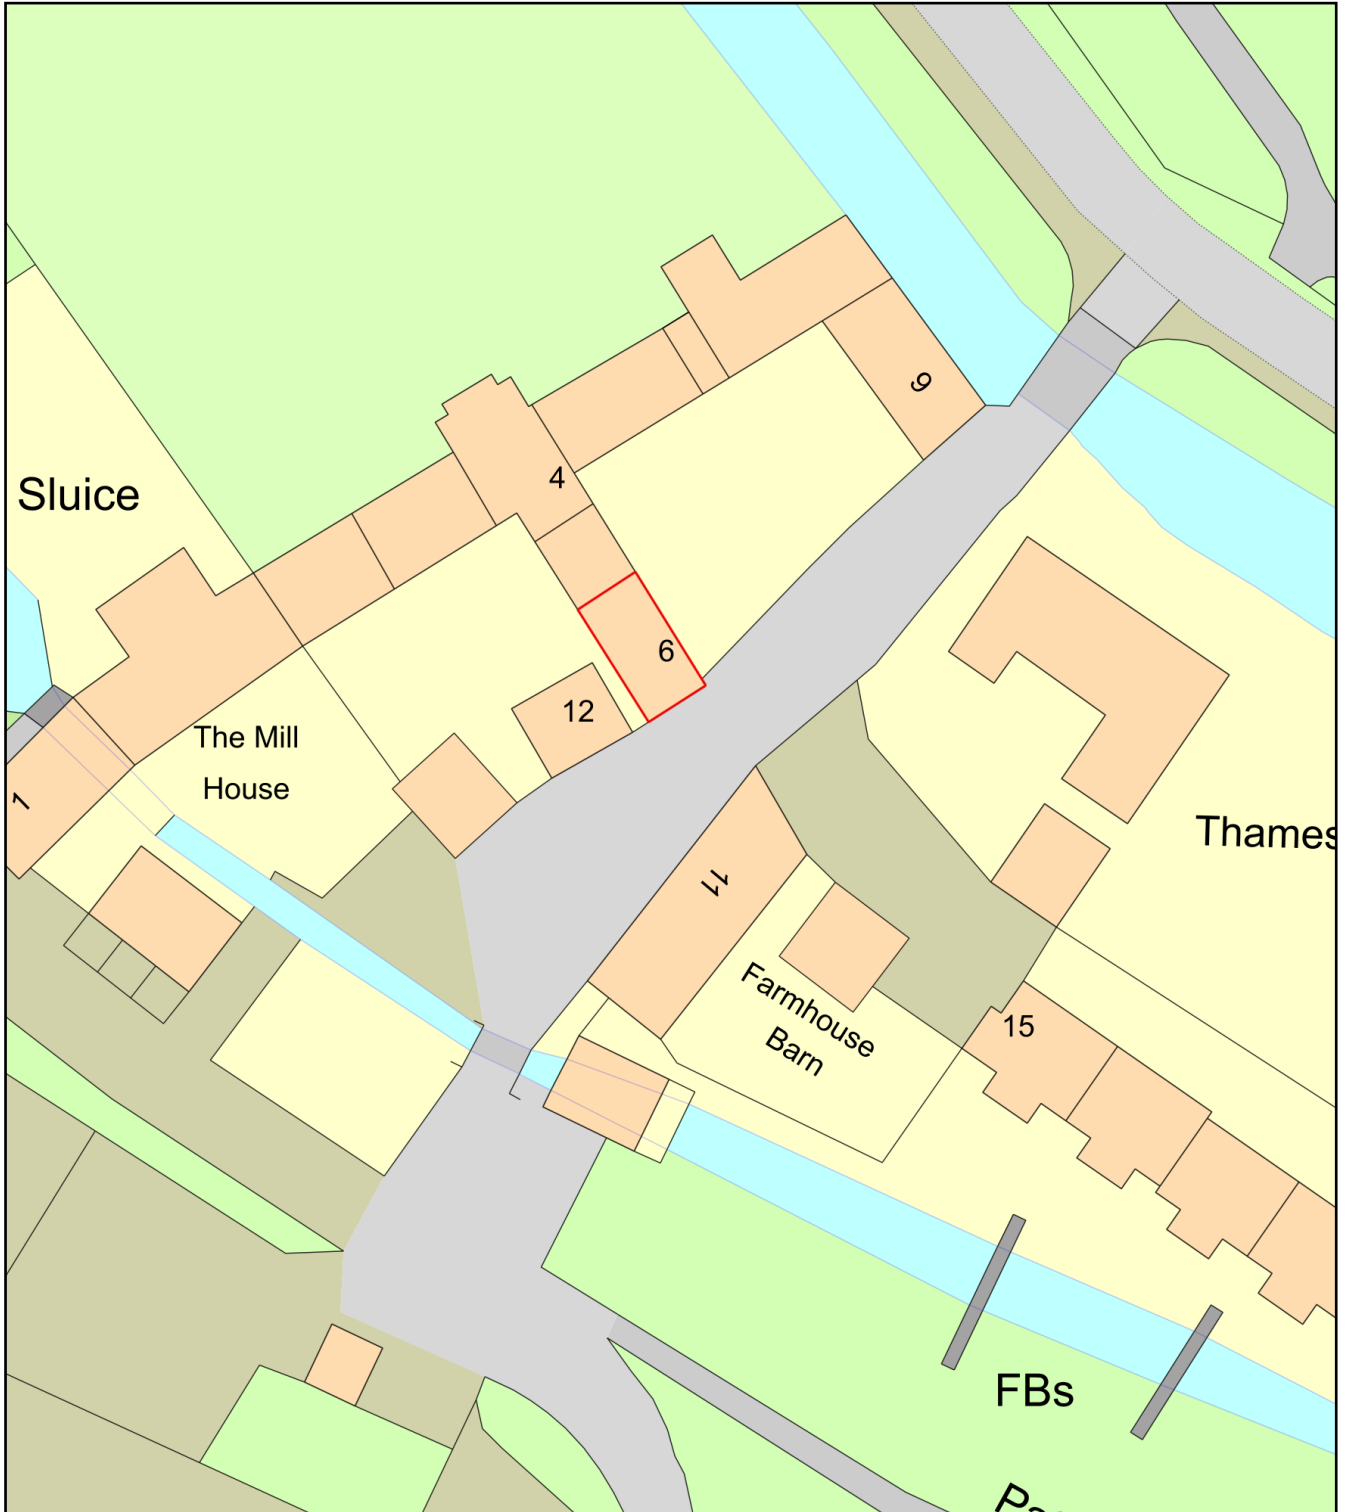

# 6 Mill Village, Lower Mill Estate, GL7 6FP

Plan Produced for: Lionel moon

Date Produced: 22 Oct 2021

Plan Reference Number: TQRQM21295201828206

Scale: 1:500 @ A4