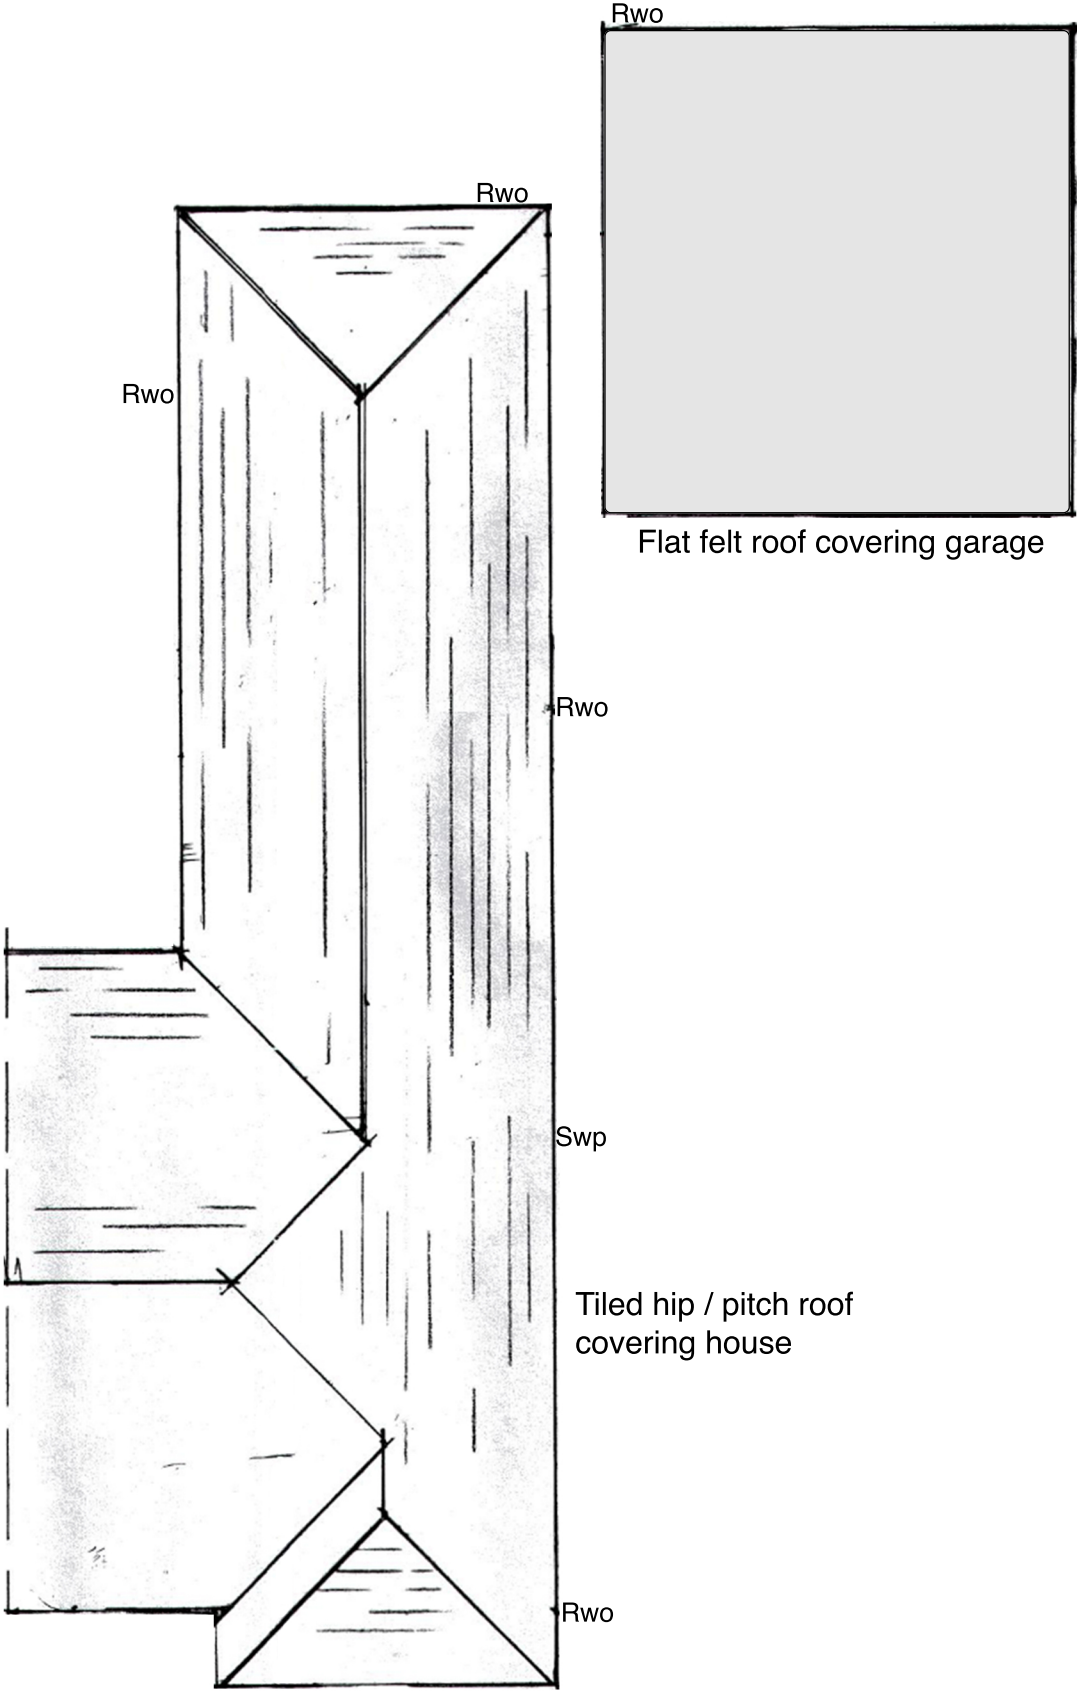

REF: 29 Bentham Avenue v1.0
Roof Plan - Existing
24/11/2021

SCALE: 1:100