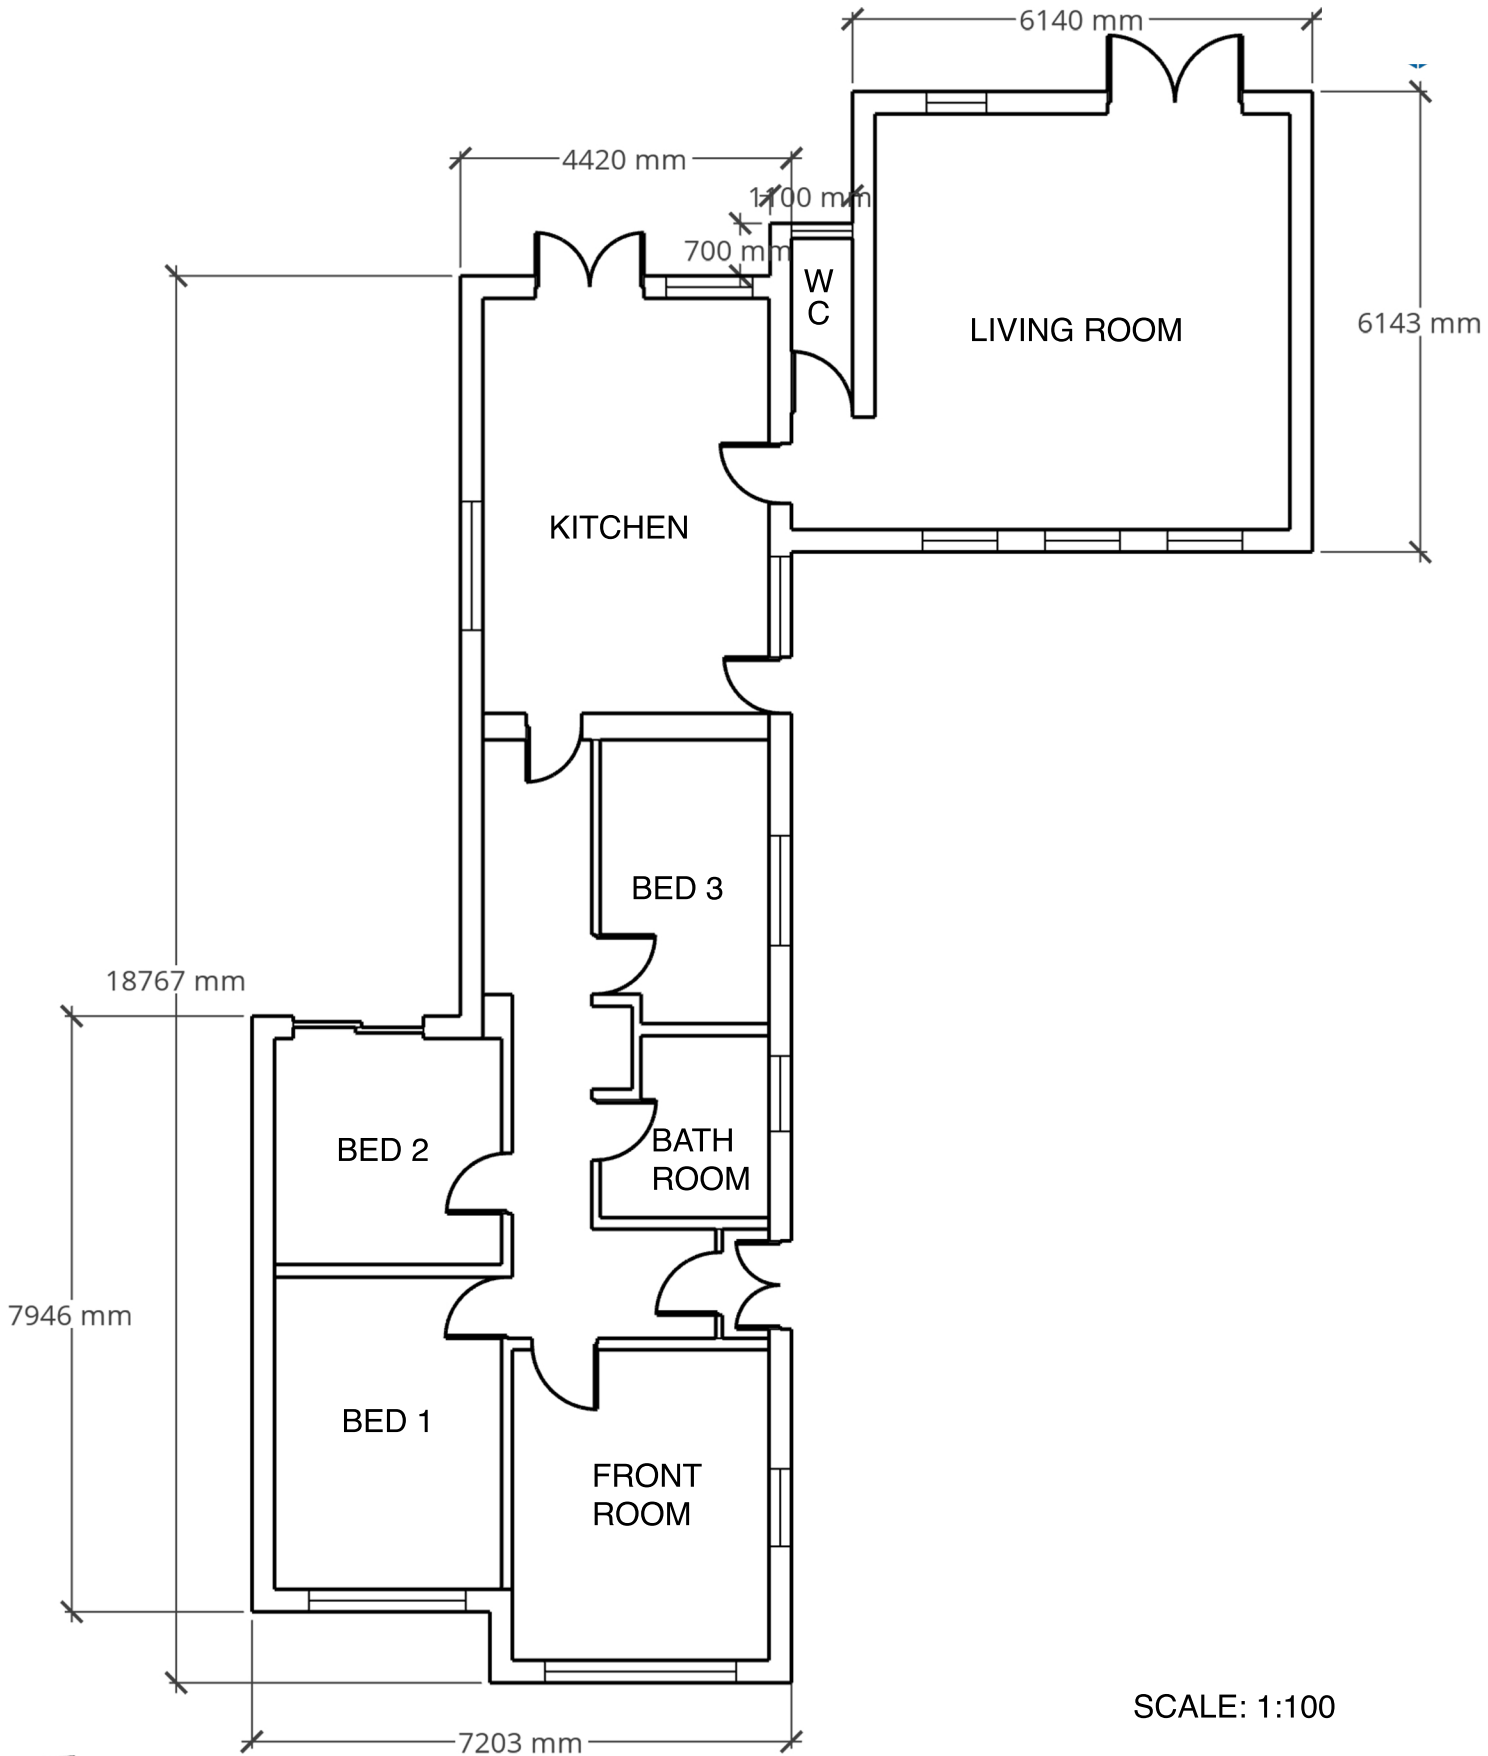

REF: 29 Bentham Avenue v1.0
Floor Plan - Proposed
24/11/2021

SCALE: 1:100