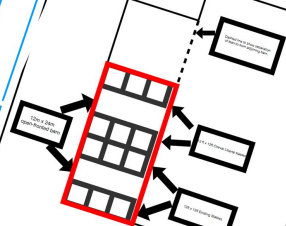

East Crantum Farm

Garden Centre

Pond

NEW CUT LANE

New Moss

Vehicle Parking

42m x 20m Arena

Agricultural land for keeping horses.