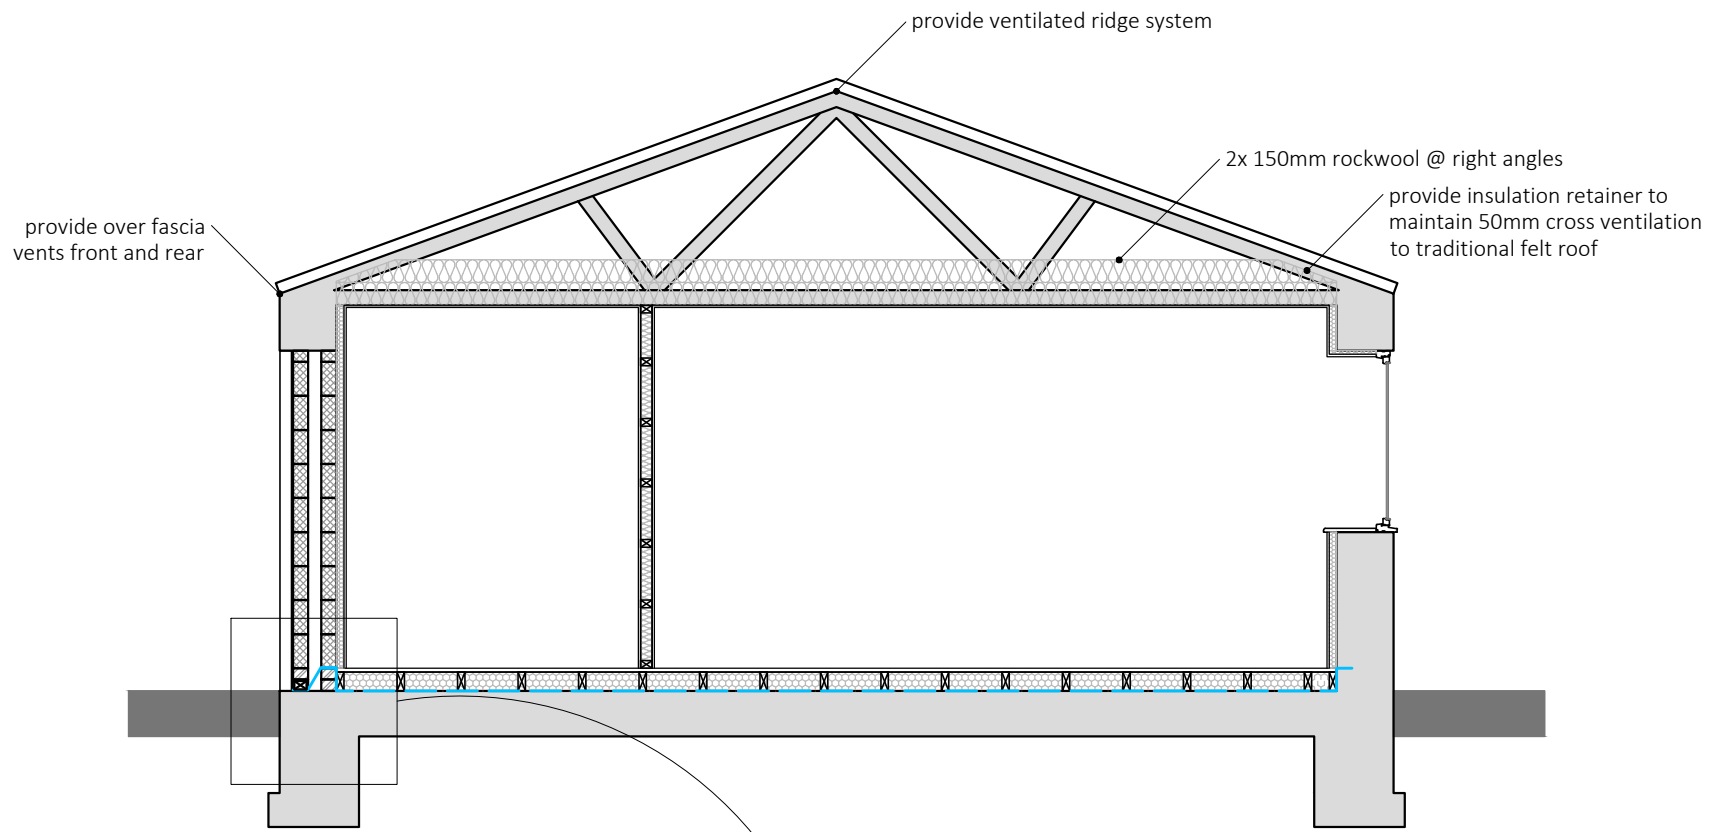

21137 - WORTHINGTON HOUSE FARM, Finch Lane, Appley Bridge, WN6 9DU
 GARAGE CONVERSION - PROPOSED SECTIONS

PROPOSED A-A
1:50

PROPOSED B-B
1:50