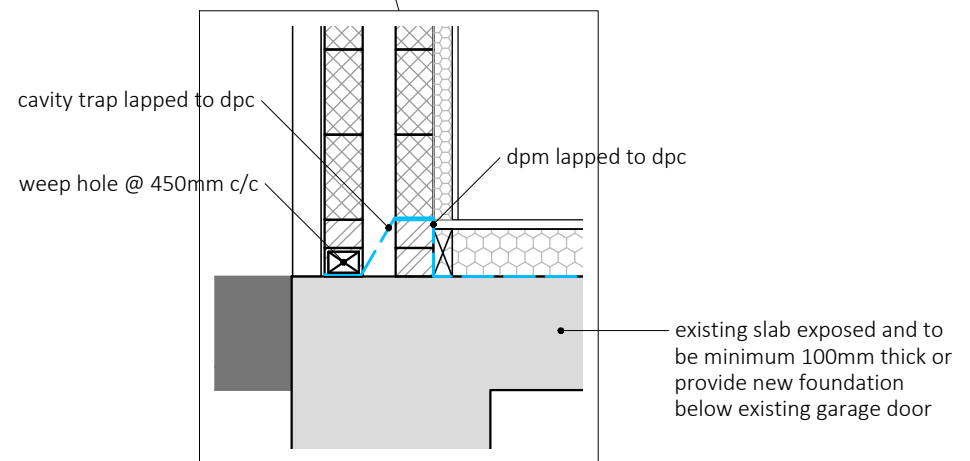

21137 - WORTHINGTON HOUSE FARM, Finch Lane, Appley Bridge, WN6 9DU
 GARAGE CONVERSION - PROPOSED SECTIONS

PROPOSED A-A
1:50

PROPOSED B-B
1:50