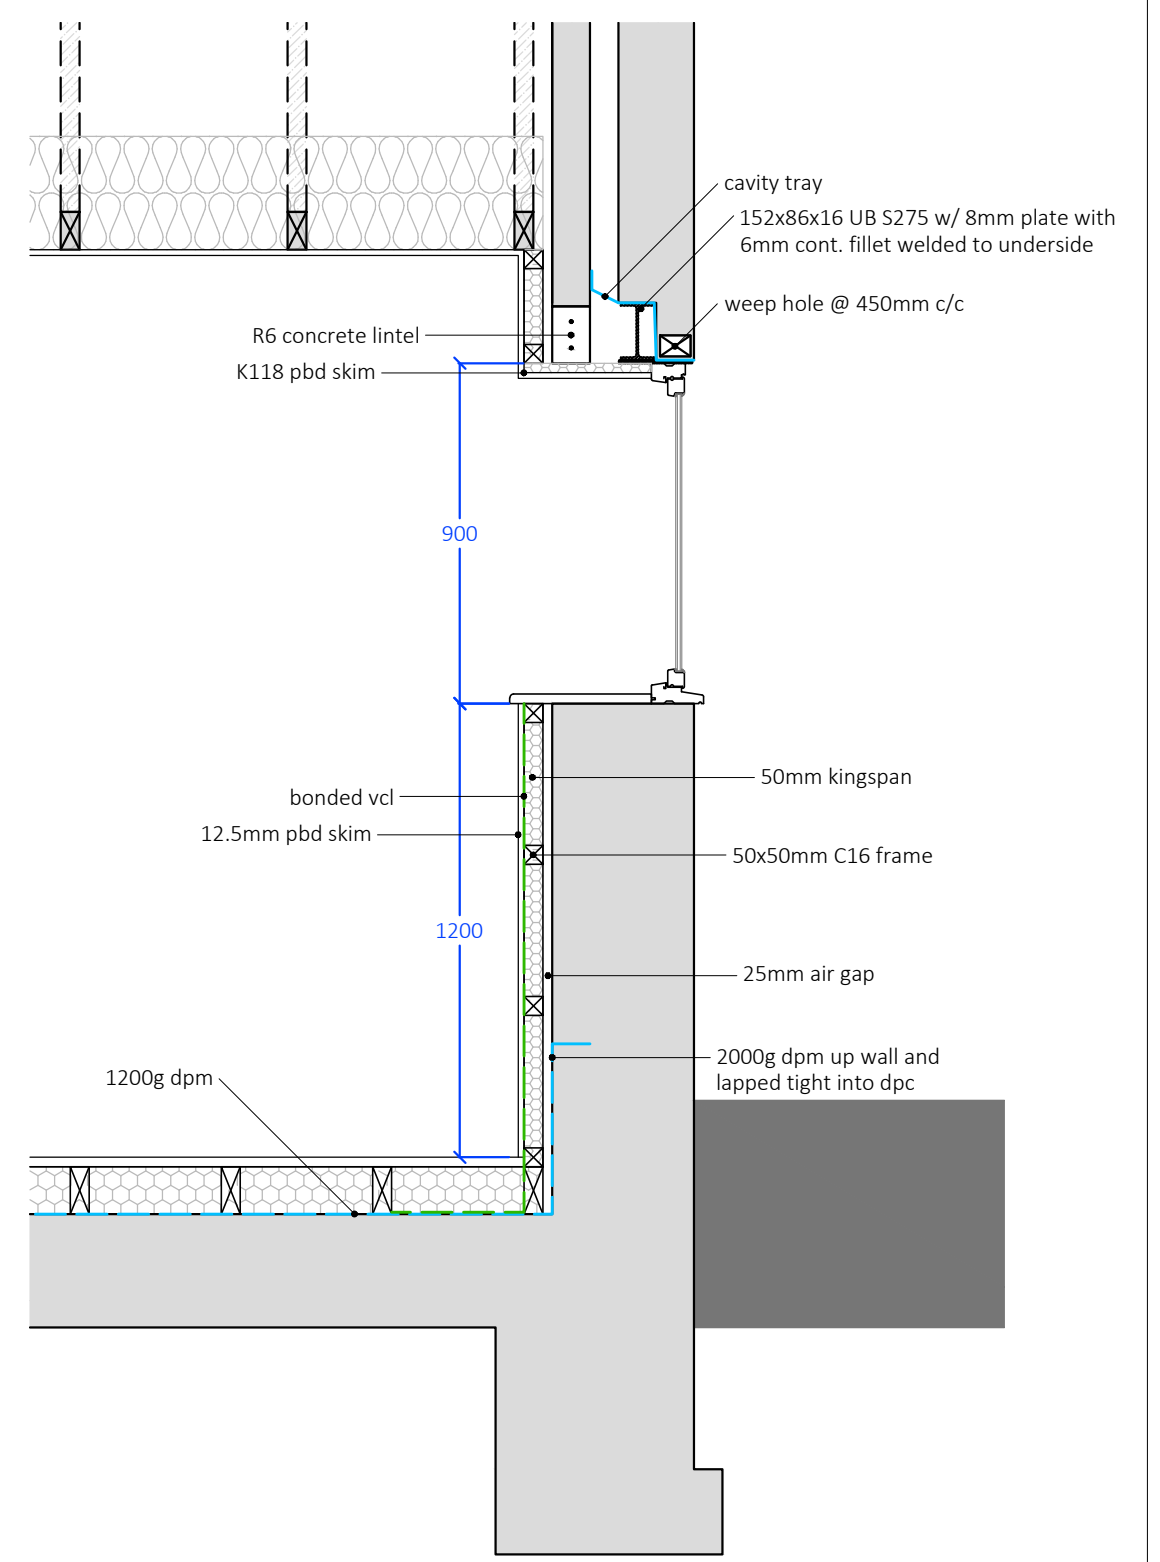

21137 - WORTHINGTON HOUSE FARM, Finch Lane, Appley Bridge, WN6 9DU
 GARAGE CONVERSION - PROPOSED SECTIONS

PROPOSED A-A
1:50

PROPOSED B-B
1:50