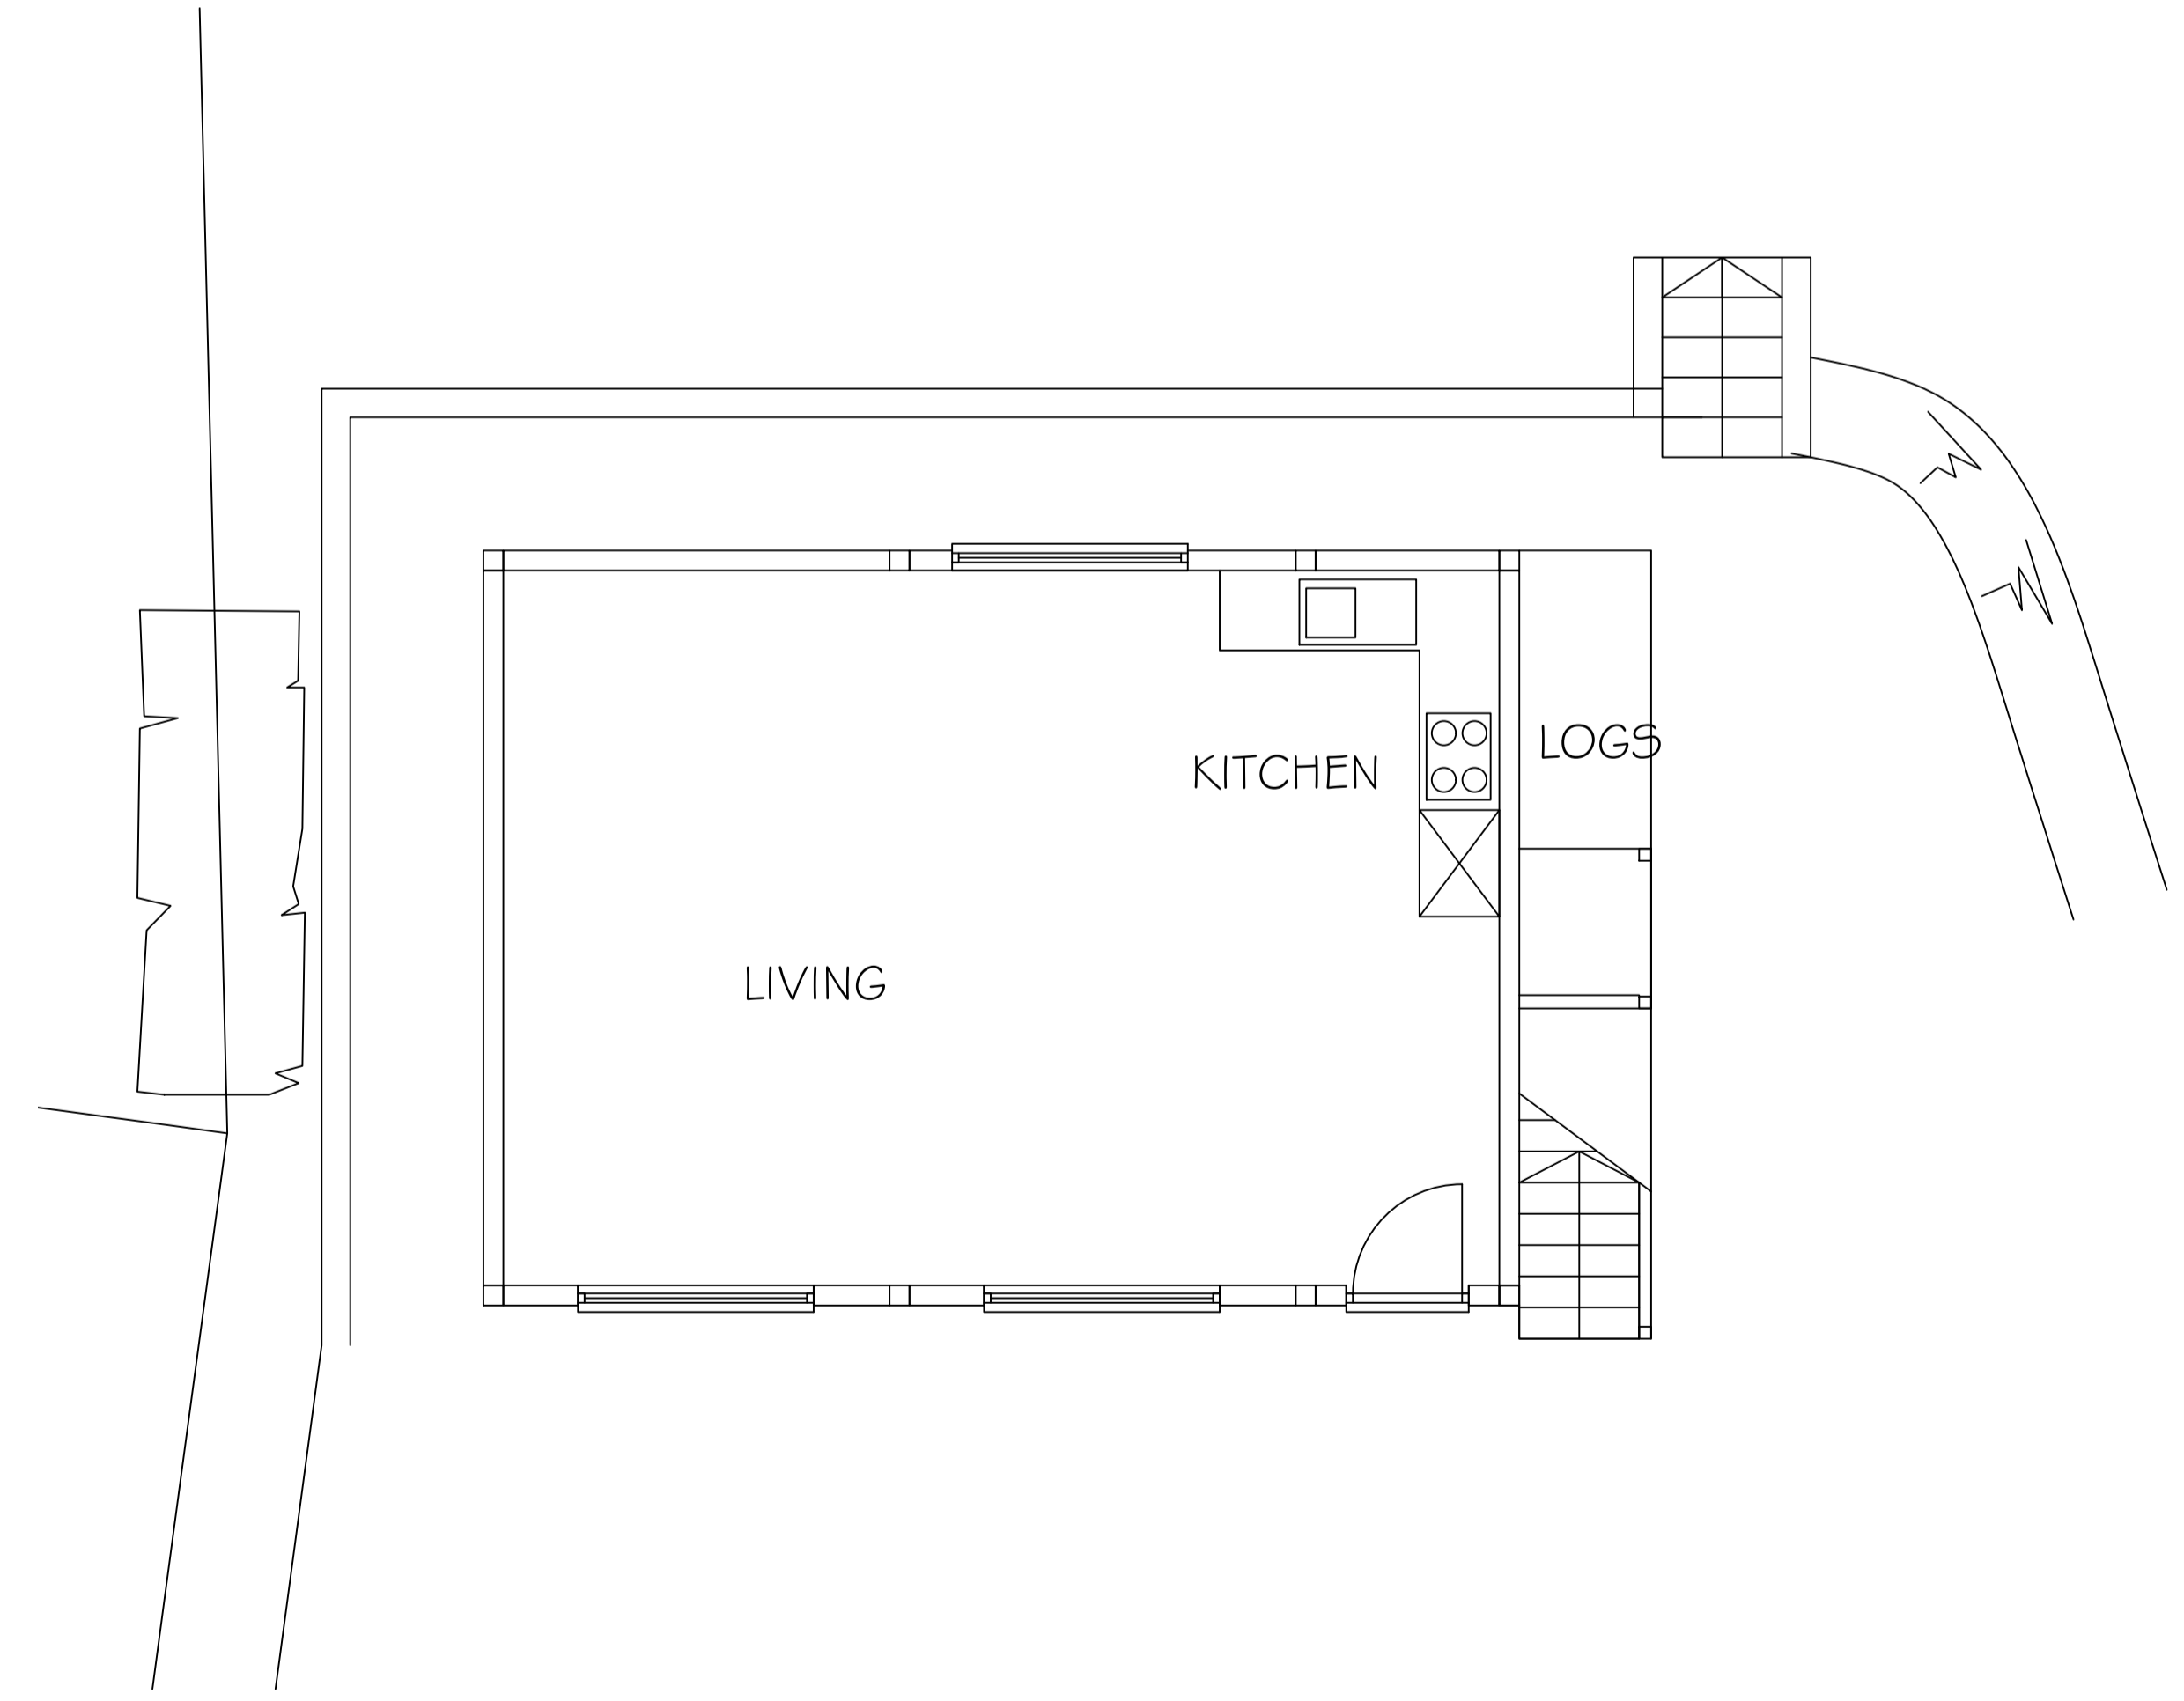

NORTH EAST

SOUTH WEST

NORTH WEST

SOUTH EAST

WADP

ARCHITECTS

62 Well Lane
Horsell
Woking
Surrey
GU21 4PS

Telephone: 01483 763028

e-mail info@wadp.co.uk

MR & MRS A CAREY

NEATHAM COTTAGE
LOWER NEATHAM MILL ROAD
NEATHAM

EXISTING
BARN

1:50 @ A1 ← 50mm @ A1 →

NOV 2021

JT

DP/629/EX-06