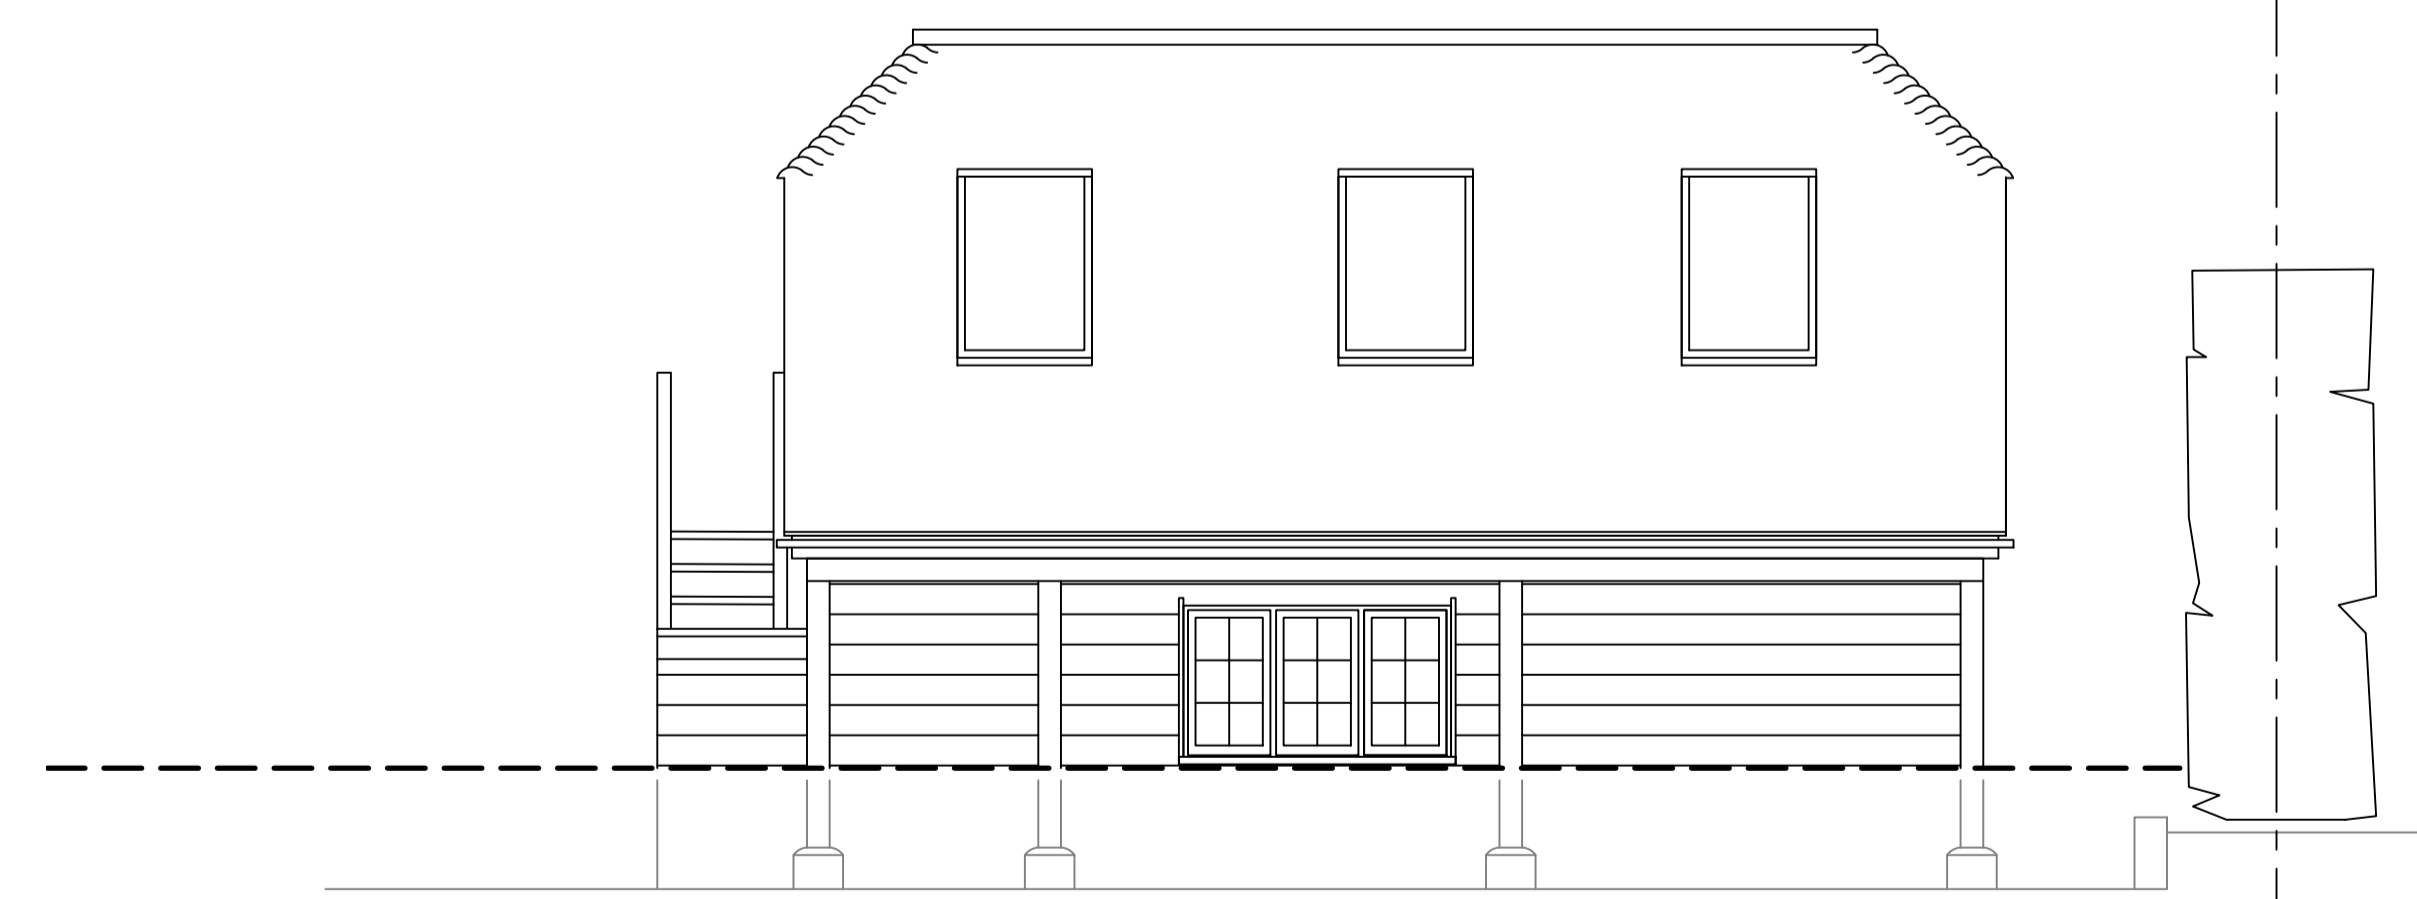

NORTH EAST

SOUTH WEST

NORTH WEST

SOUTH EAST

WADP

ARCHITECTS

62 Well Lane
Horsell
Woking
Surrey
GU21 4PS

Telephone: 01483 763028

e-mail info@wadp.co.uk

MR & MRS A CAREY

NEATHAM COTTAGE
LOWER NEATHAM MILL ROAD
NEATHAM

EXISTING
BARN

1:50 @ A1 ← 50mm @ A1 →

NOV 2021

JT

DP/629/EX-06