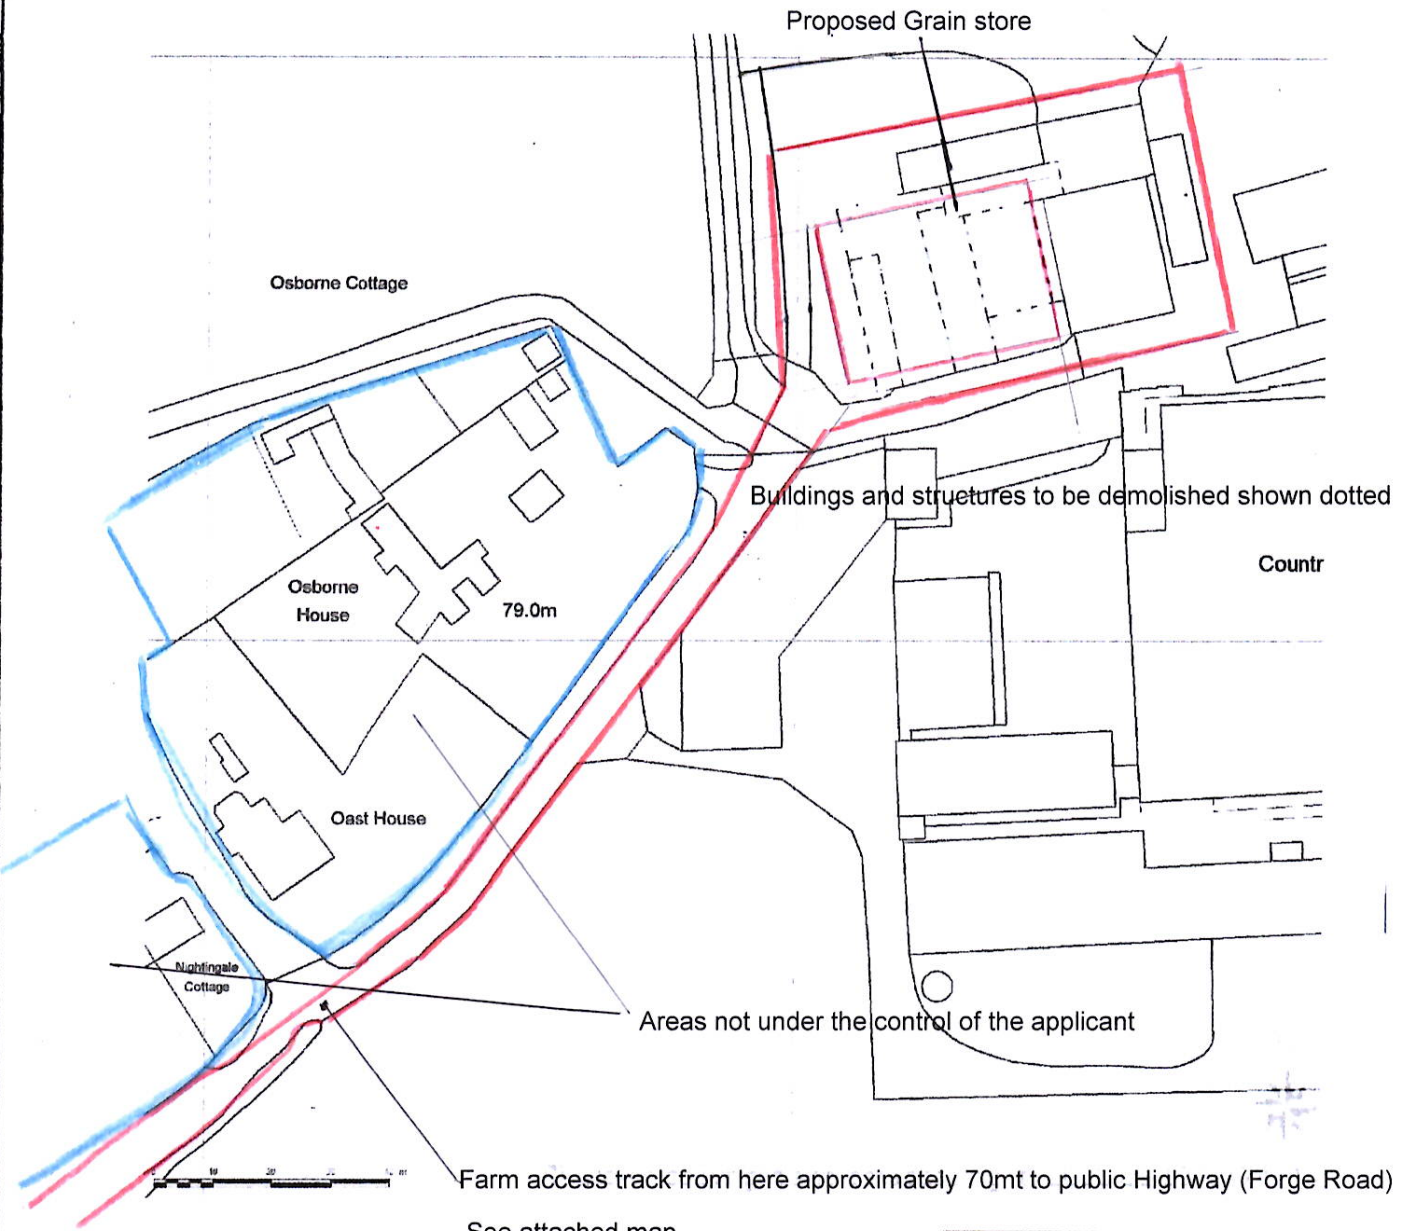

**SITE LOCATION PLAN
 AREA 4 HA
 SCALE 1:1250 on A4
 CENTRE COORDINATES: 480090, 138604**

See attached map

Rural Associates
 Project Co-ordination
 Yapton Lodge North End Road
 Yapton West Sussex BN18 0DT
 Tel 01243 555420 e-mail ruralass@freenet.co.uk

Title Proposed New Grain store at Osbourne Farm Forge Road Kingsley Bordon GU35 9LW		Client Messer's GP & DK Marshall Osbourne Farm Forge Road Bordon Hants GU35 9LW
Scale 1.1250	Date 02/07/21	Drag No RA/21/17 SITE PLAN

Imagery ©2021 CNES / Airbus, Getmapping plc, Infoterra Ltd & Bluesky, Maxar Technologies, The GeoInformation Group, Map data ©2021 20 m

Measure distance

Total distance: 69.08 m (226.63 ft)