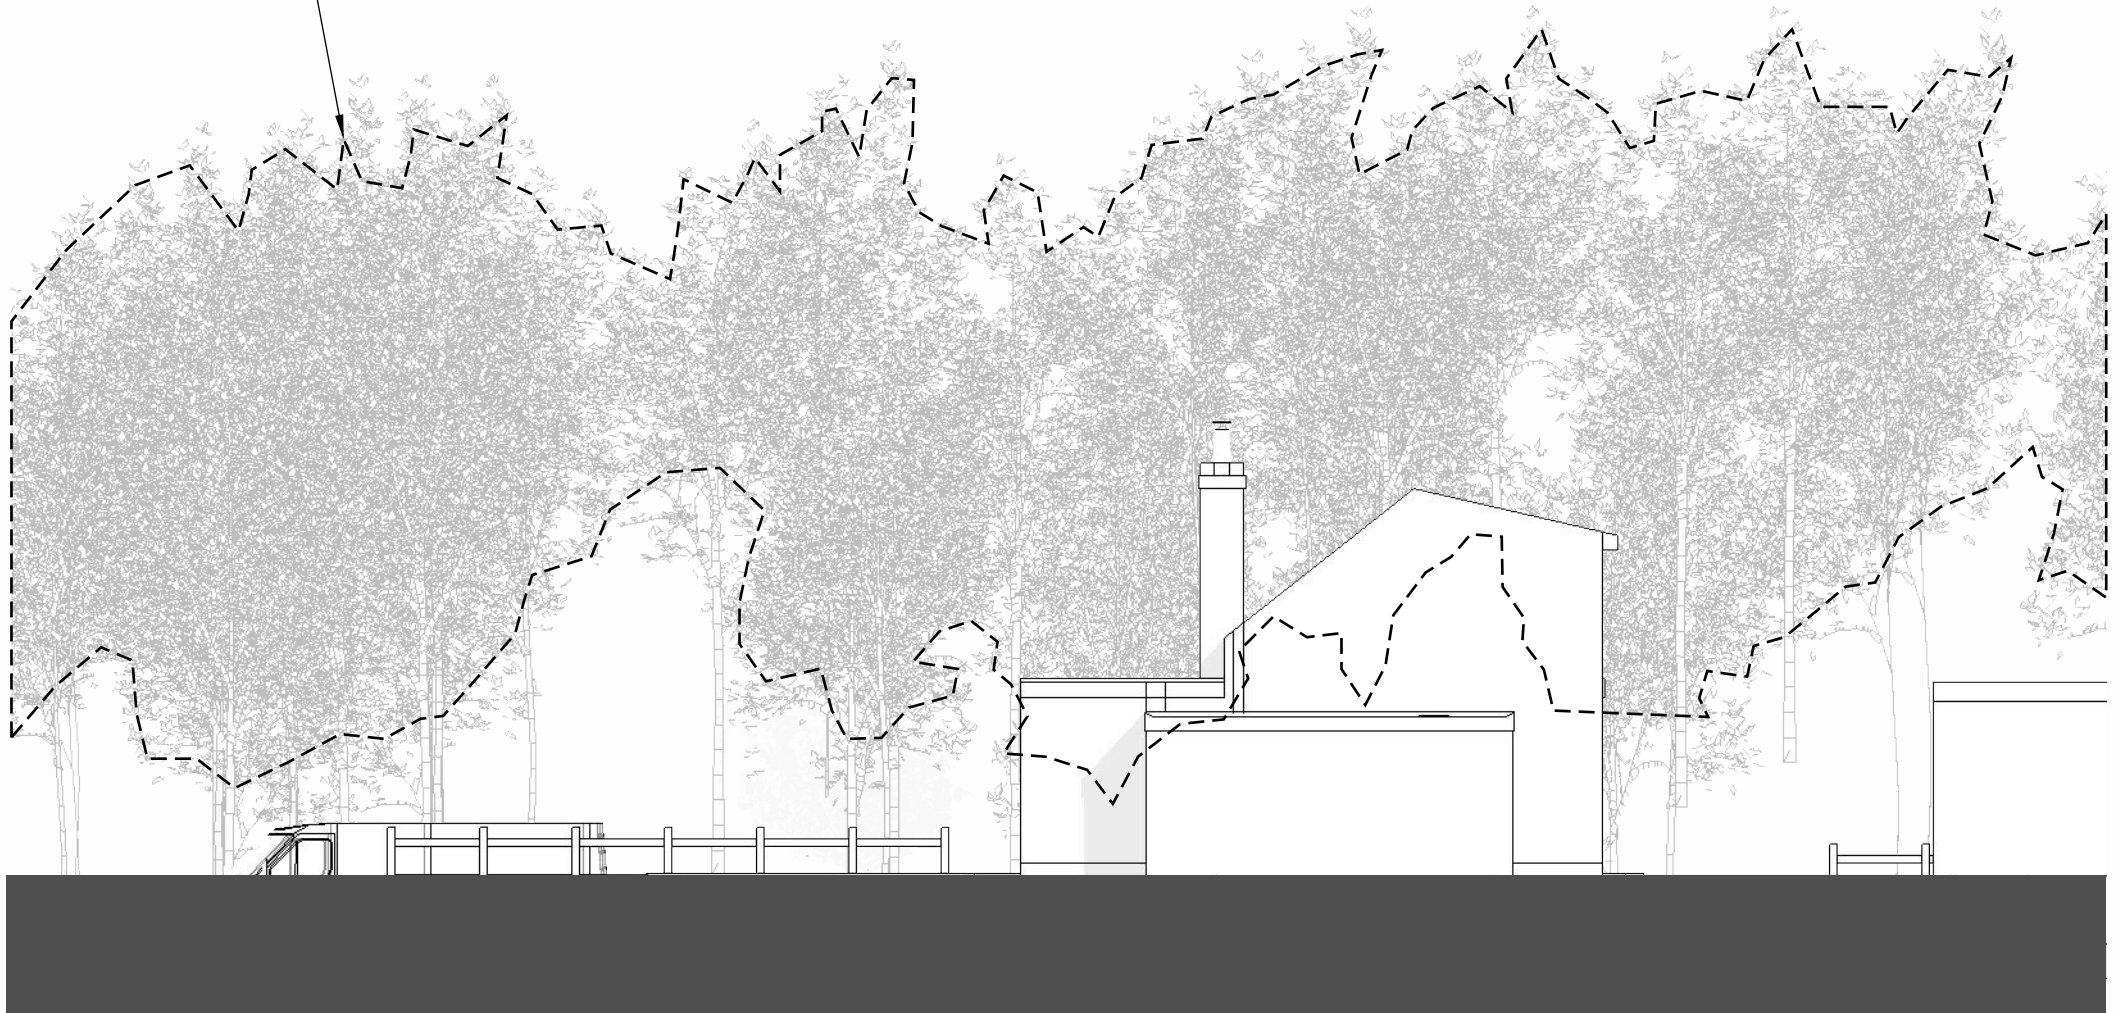

Obscuring Trees
removed for Clarity

Existing South Elevation

The Spinney, Gransmoor

Planning Package
Page 6 - Existing Elevation 1: 100 @ A4
Document Reference: 0267_004a