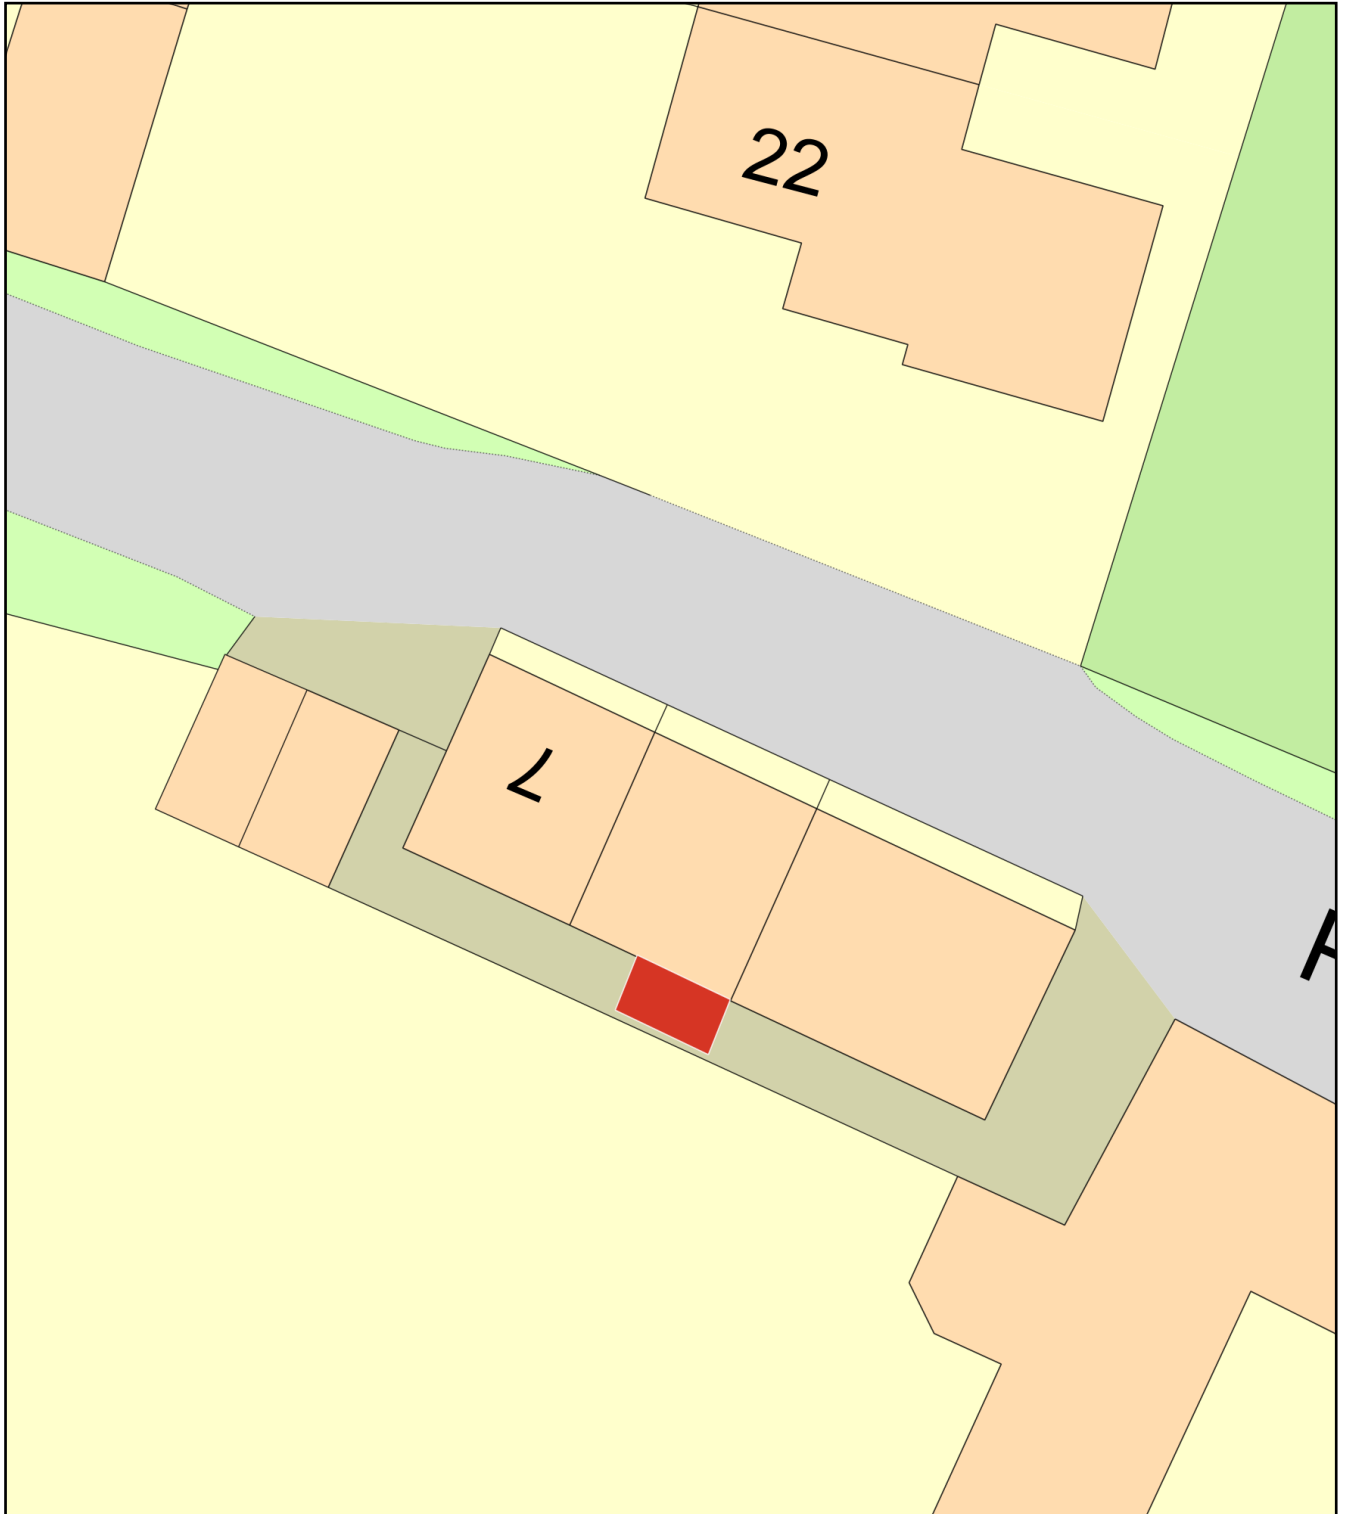

5 Pinfold lane South Luffenham

Plan Produced for: J Bell App 2022/0029/CLP

Date Produced: 12 Jan 2022

Plan Reference Number: TQRQM22012183715904

Scale: 1:200 @ A4