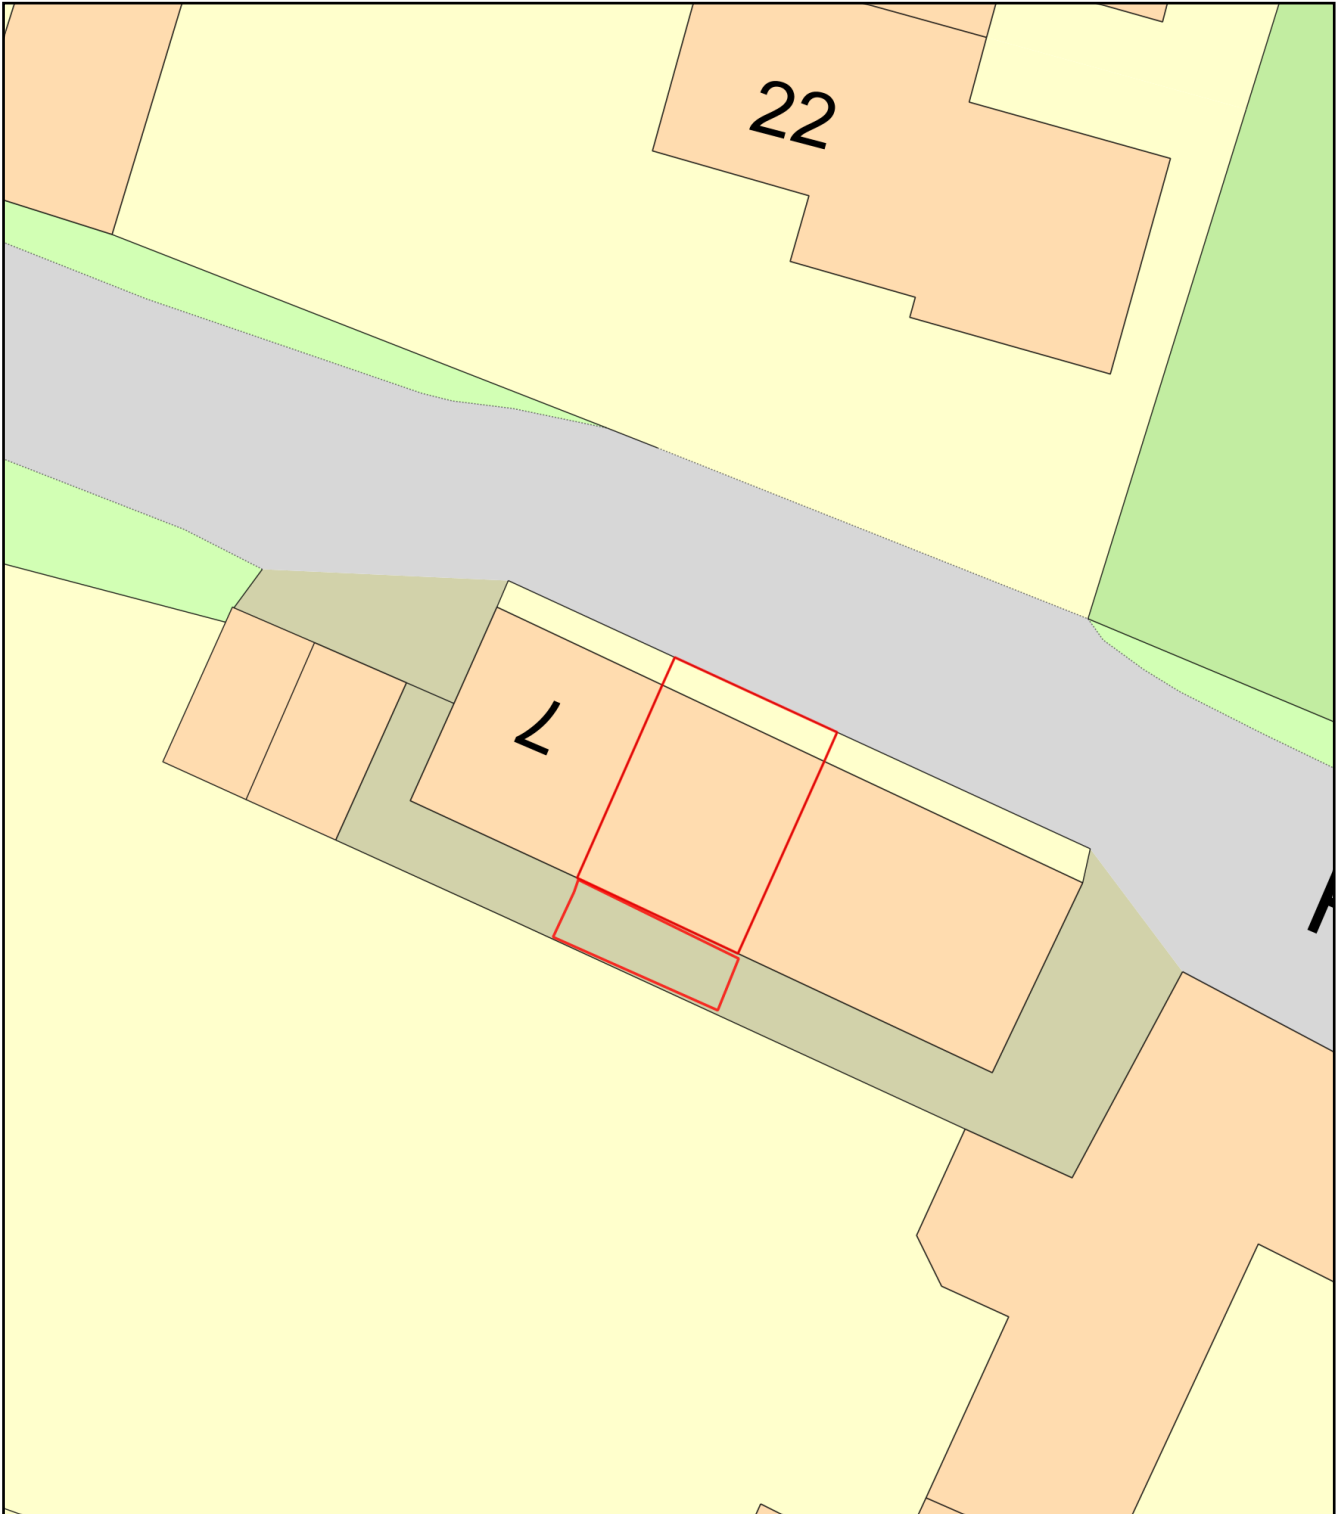

5 Pinfold lane South Luffenham

Plan Produced for: J Bell App 2022/0029/CLP

Date Produced: 12 Jan 2022

Plan Reference Number: TQRQM22012185044381

Scale: 1:200 @ A4