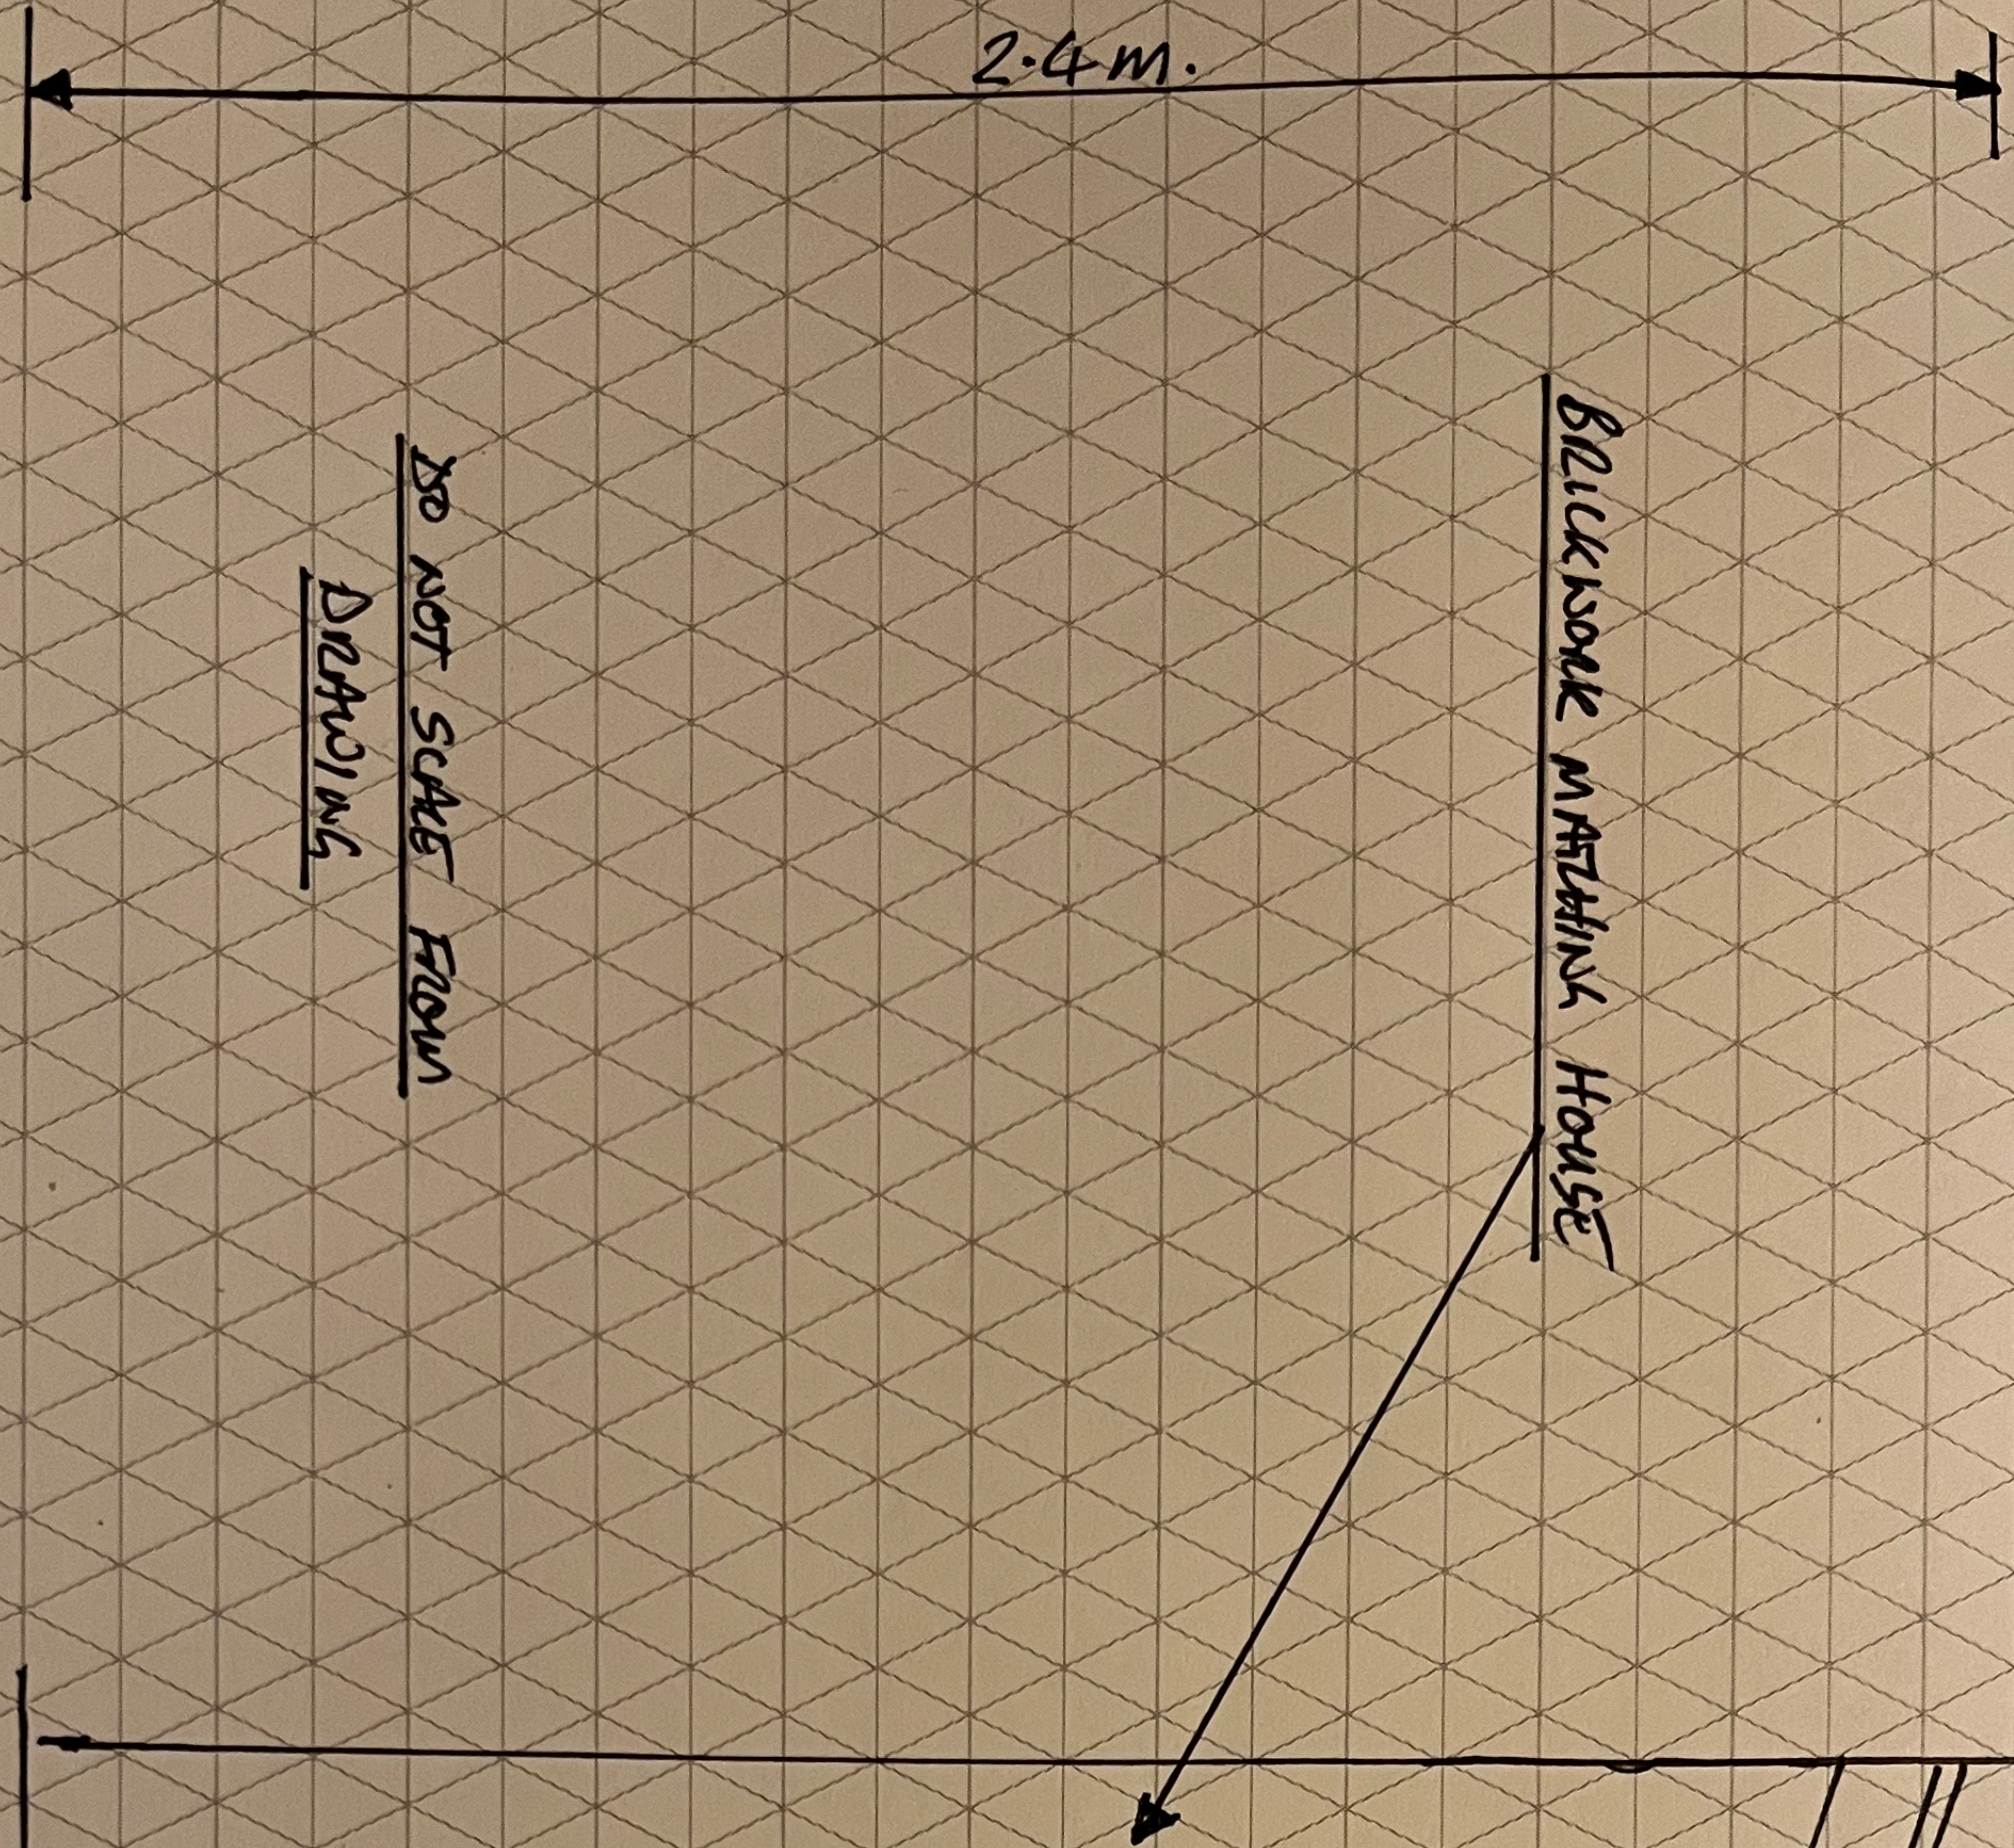

SIDE ELEVATION

BLICKSONK MAFUHLIK HOUSE

DO NOT SCALE FROM DRAWINGS

2.4m.

VELUX WINDOWS

SCALE MAFUHLIK HOUSE