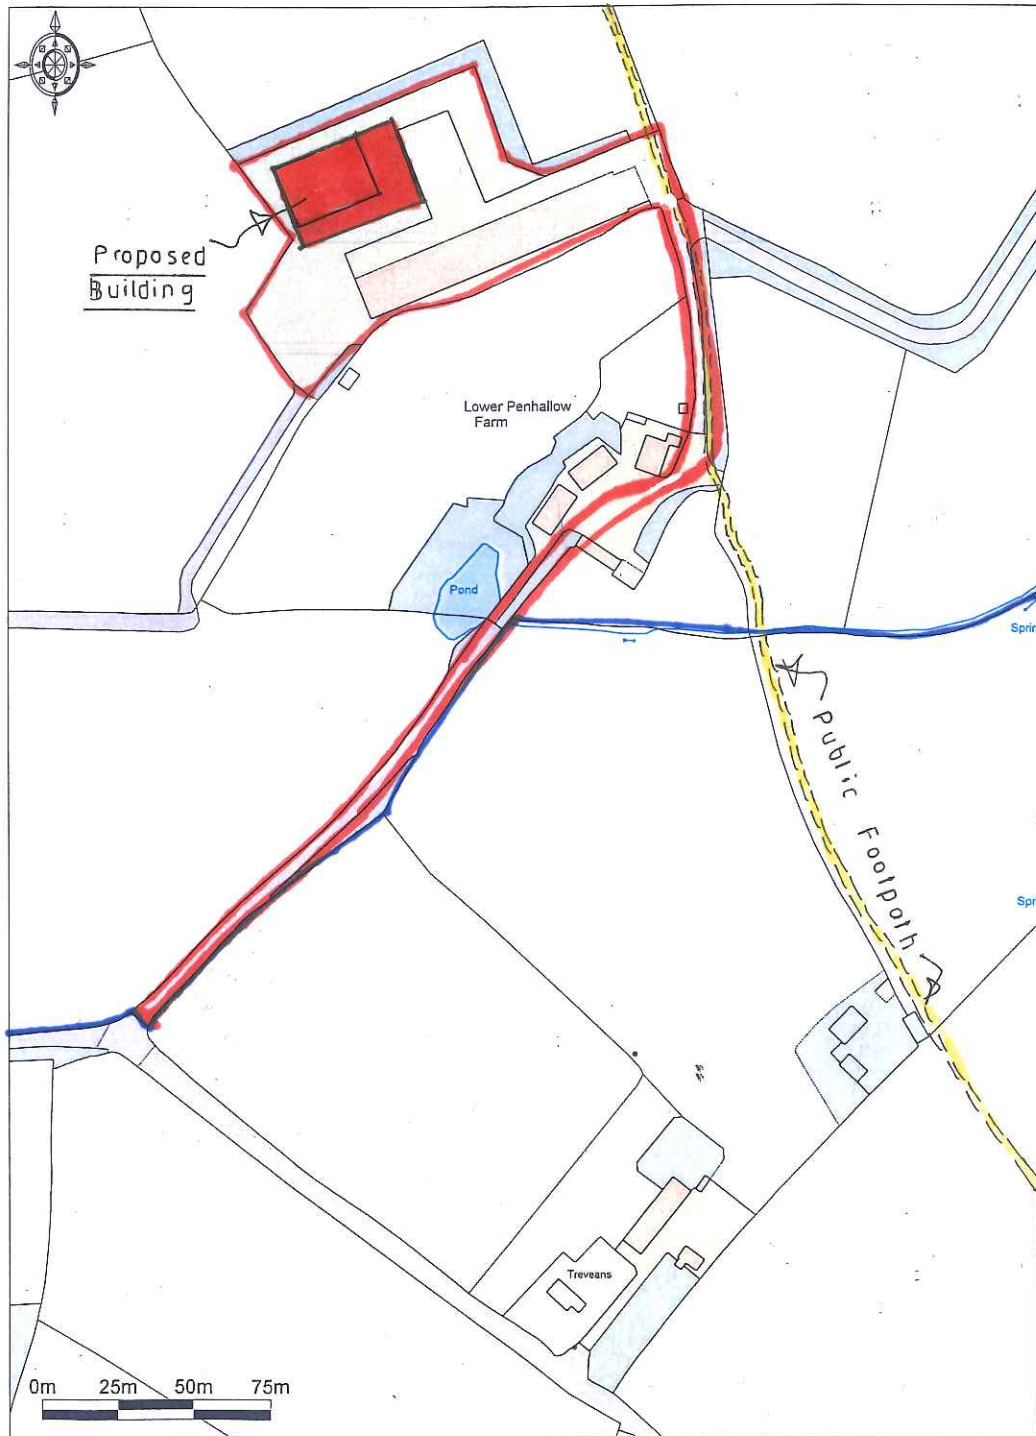

Lower Penhallow Farm, Ruan High Lanes

**PROPOSED AGRICULTURAL BUILDING FOR FODDER STORAGE AT
'LOWER PENHALLOW FARM', RUAN HIGH LANES, TRURO FOR
'JACKMAX LTD' (MR & MRS M. ROWE)**

LOCATION PLAN

1:2500

MARCH 18

M.R. 0001