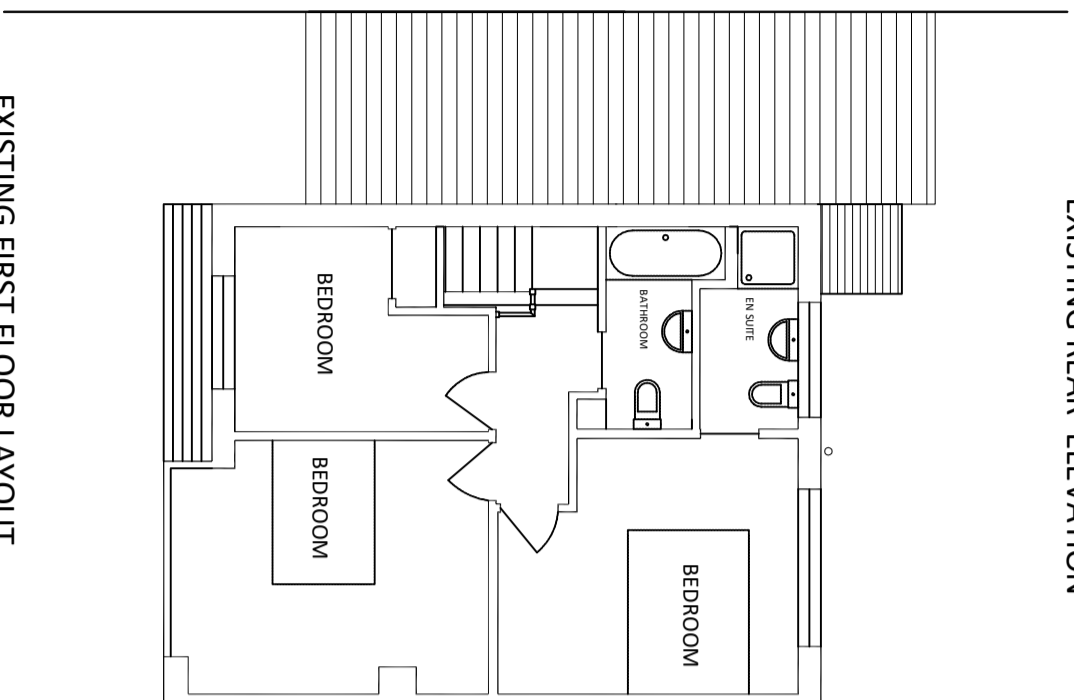

EXISTING REAR ELEVATION

EXISTING FRONT ELEVATION

EXISTING FIRST FLOOR LAYOUT

EXISTING GROUND FLOOR LAYOUT

All drawing scaled to  
  
 1:100

Mr & Mrs Batchelor  
 19 Helmsdale Road  
 Leamington Spa  
 Warwickshire  
 CV32 7DN