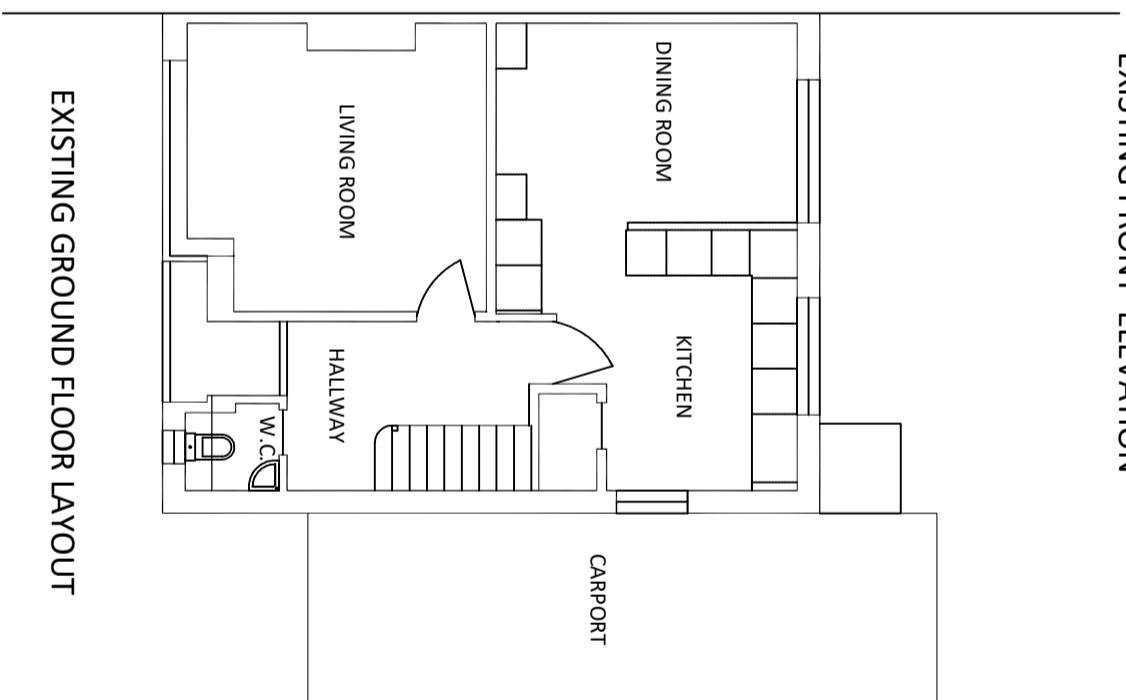

EXISTING REAR ELEVATION

EXISTING FRONT ELEVATION

EXISTING FIRST FLOOR LAYOUT

EXISTING GROUND FLOOR LAYOUT

All drawing scaled to  
  
 1:100

Mr & Mrs Batchelor  
 19 Helmsdale Road  
 Leamington Spa  
 Warwickshire  
 CV32 7DN