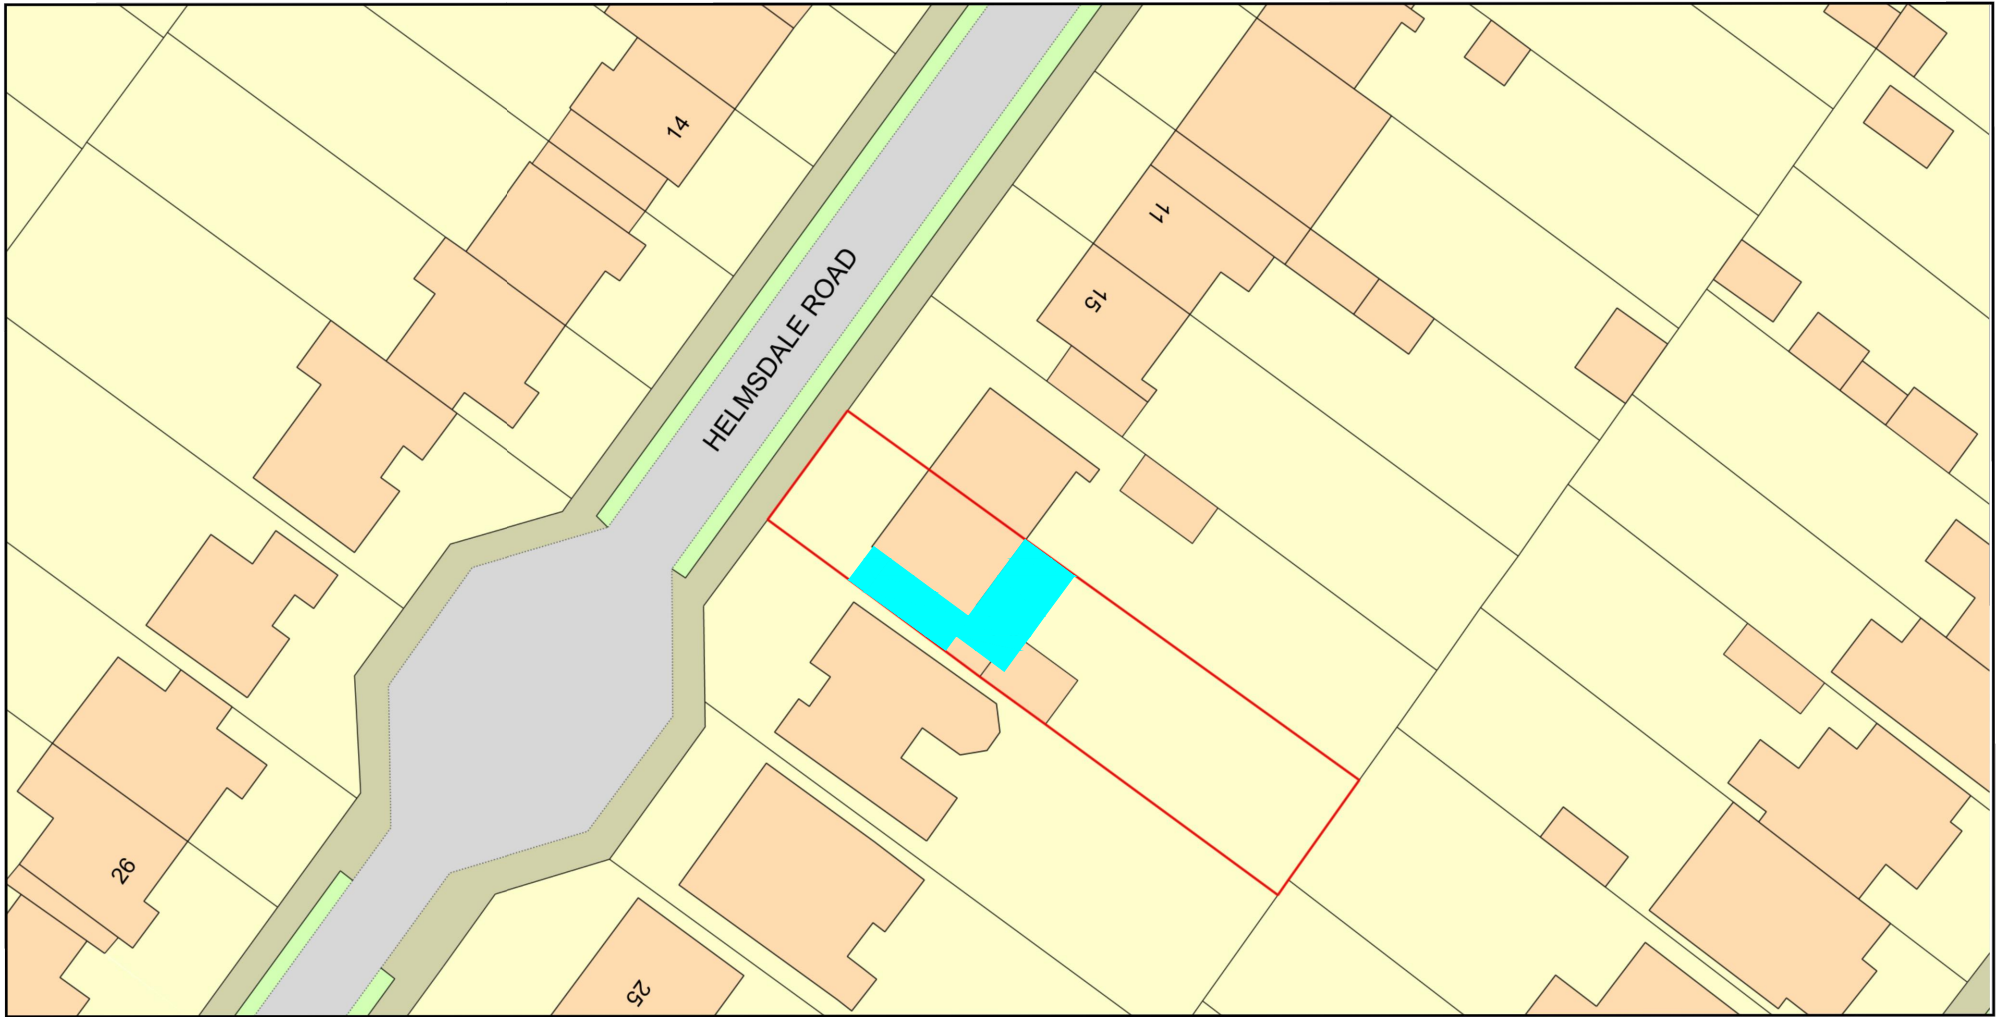

Block plan 1:500

Plan Produced for: Nathan and Sarah Batchelor
Date Produced: 29 Dec 2021
Plan Reference Number: TQRQM21363174015084
Scale: 1:500 @ A4