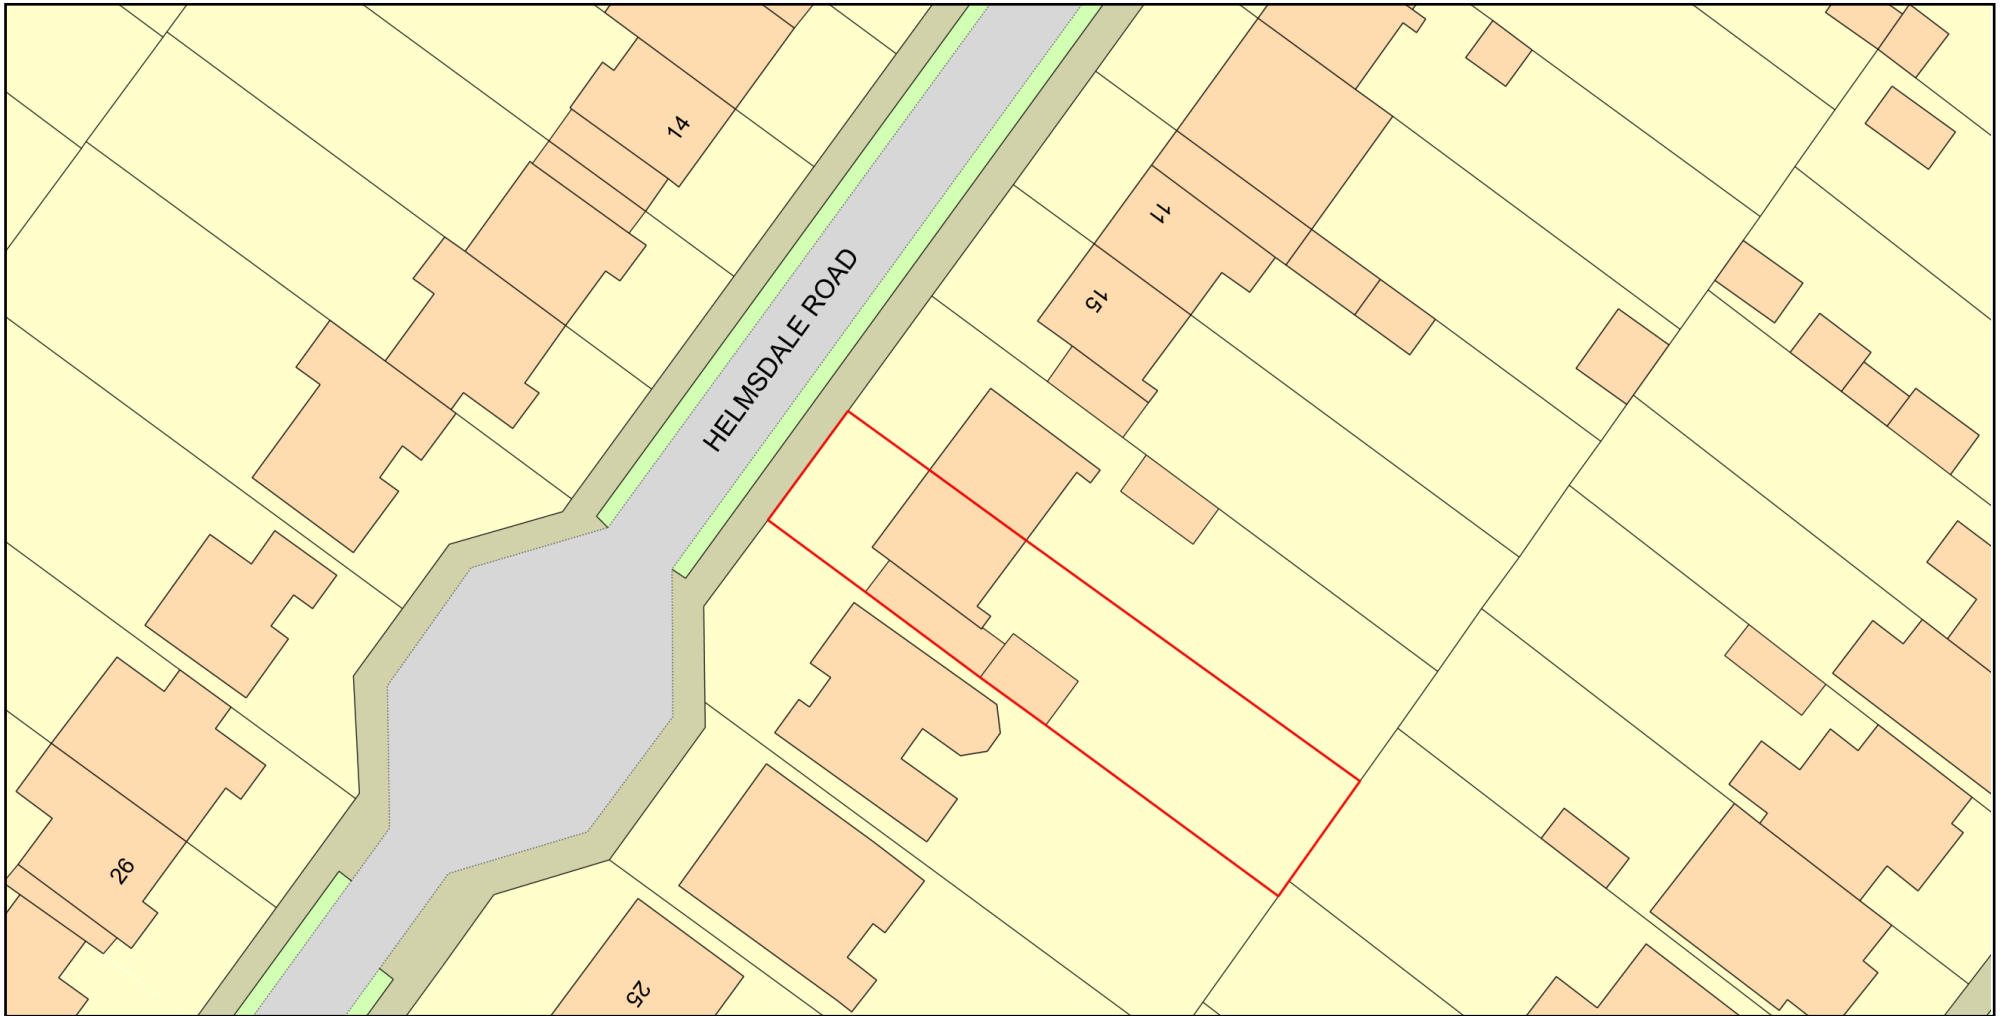

Block plan 1:500

Plan Produced for: Nathan and Sarah Batchelor

Date Produced: 29 Dec 2021

Plan Reference Number: TQRQM21363174015084

Scale: 1:500 @ A4

© Crown copyright and database rights 2021 OS 100042766