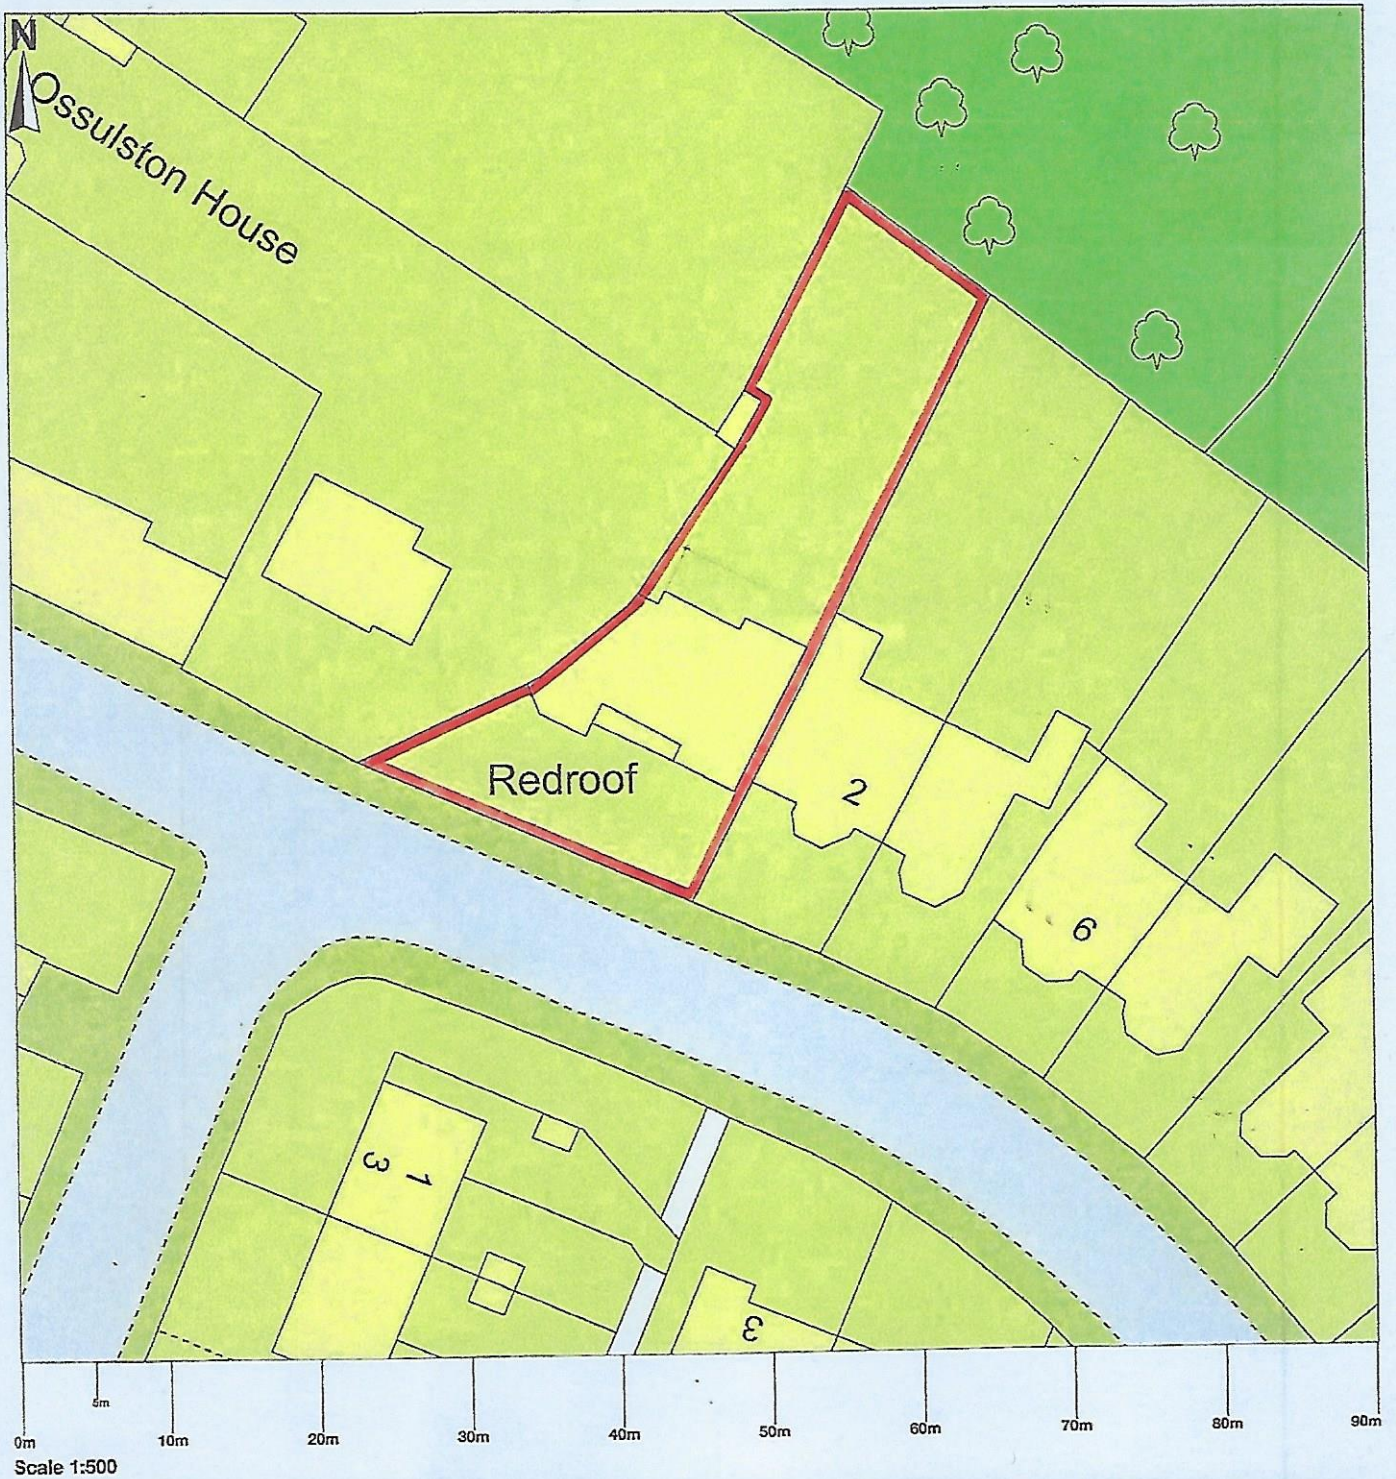

**UK
Planning
Maps**

BLOCK PLAN
DRG No L31/21/09

Redroof, East View, Barnet, EN5 5TN

Map area bounded by: 524605,196977 524695,197067. Produced on 26 July 2021 from the OS National Geographic Database. Reproduction in whole or part is prohibited without the prior permission of Ordnance Survey. © Crown copyright 2021. Supplied by UKPlanningMaps.com a licensed OS partner (100054135). Unique plan reference: b90culk/666876/903573