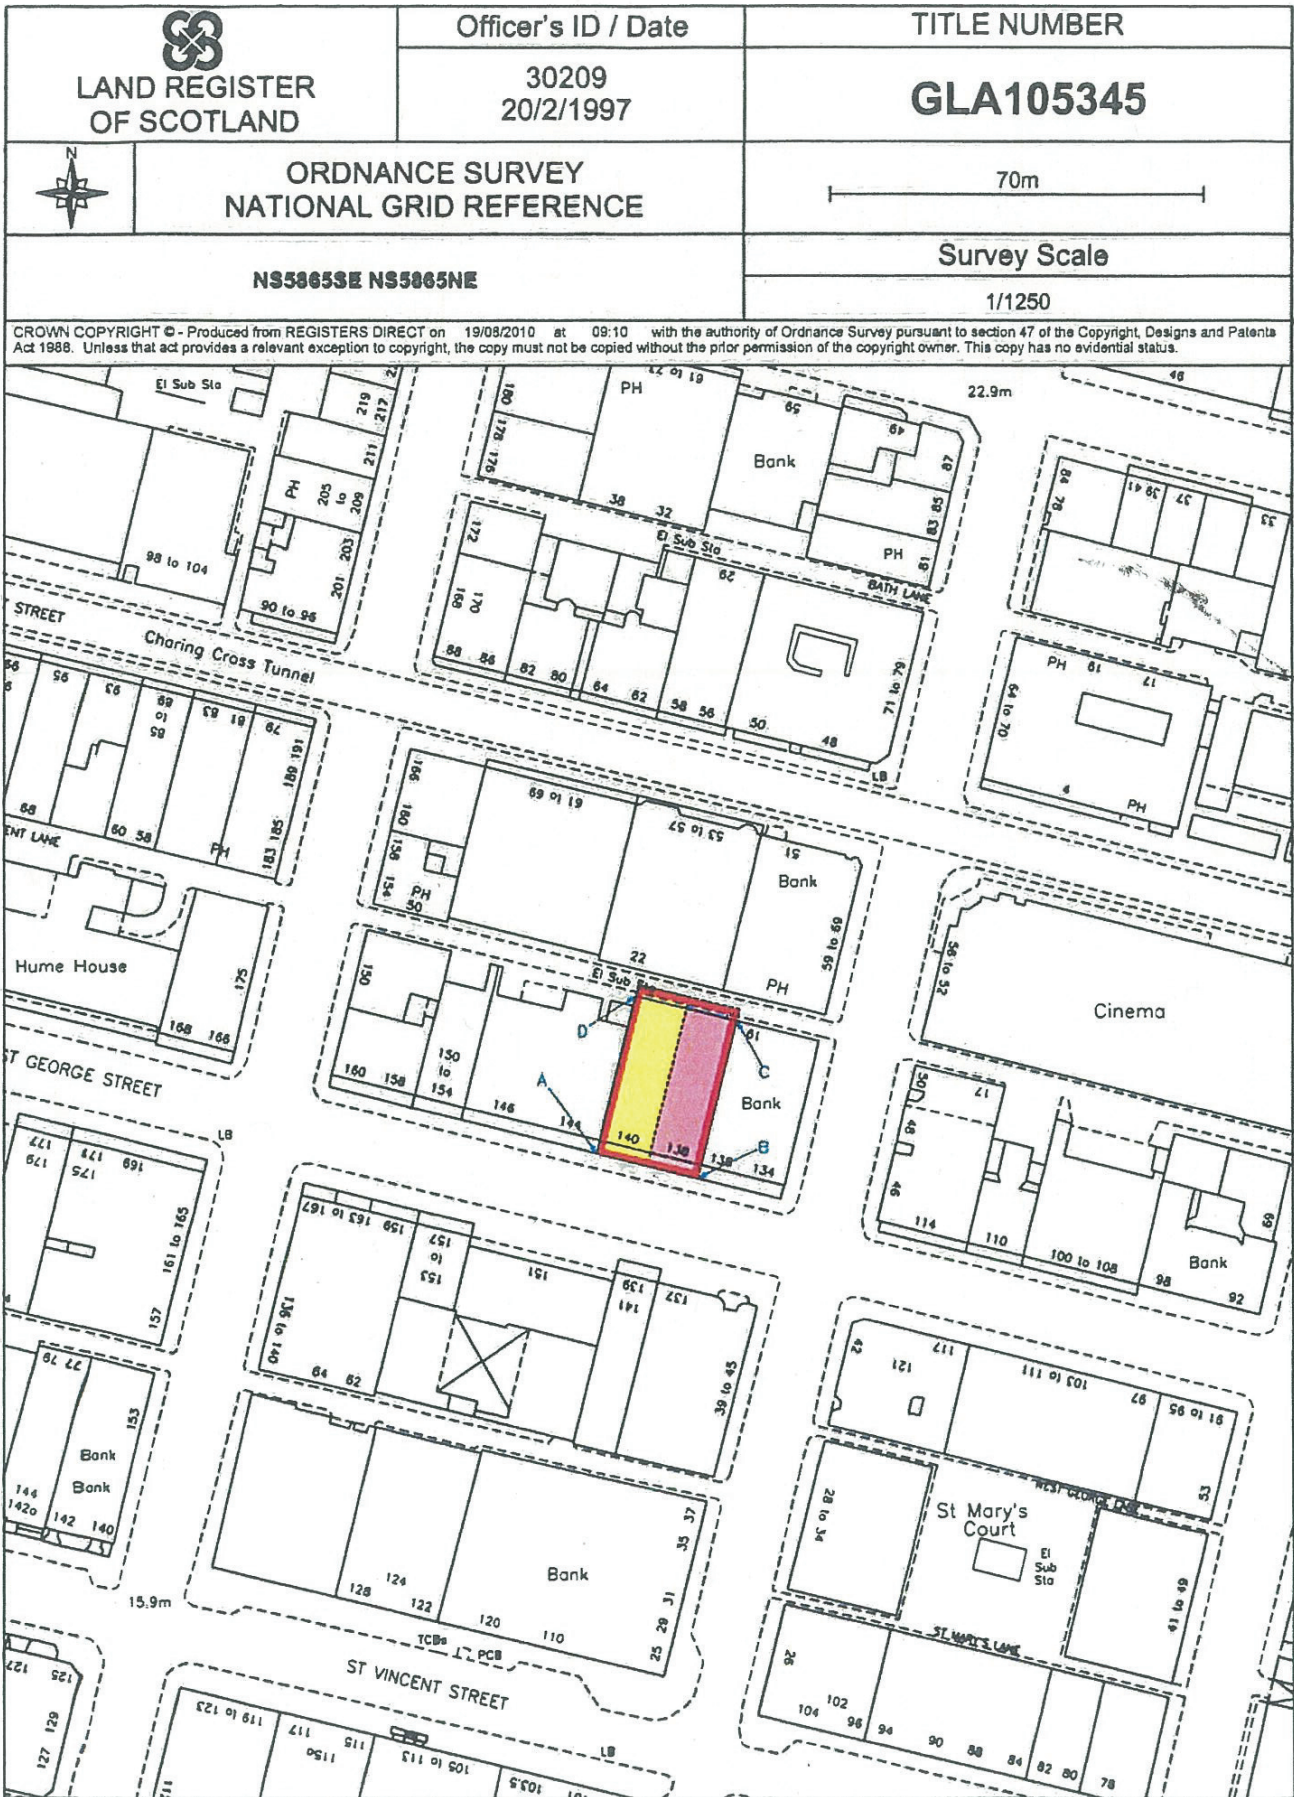

# 140 West George Street, Glasgow

Drawing No: 155697\_00(Location)

Date: 16/01/2015