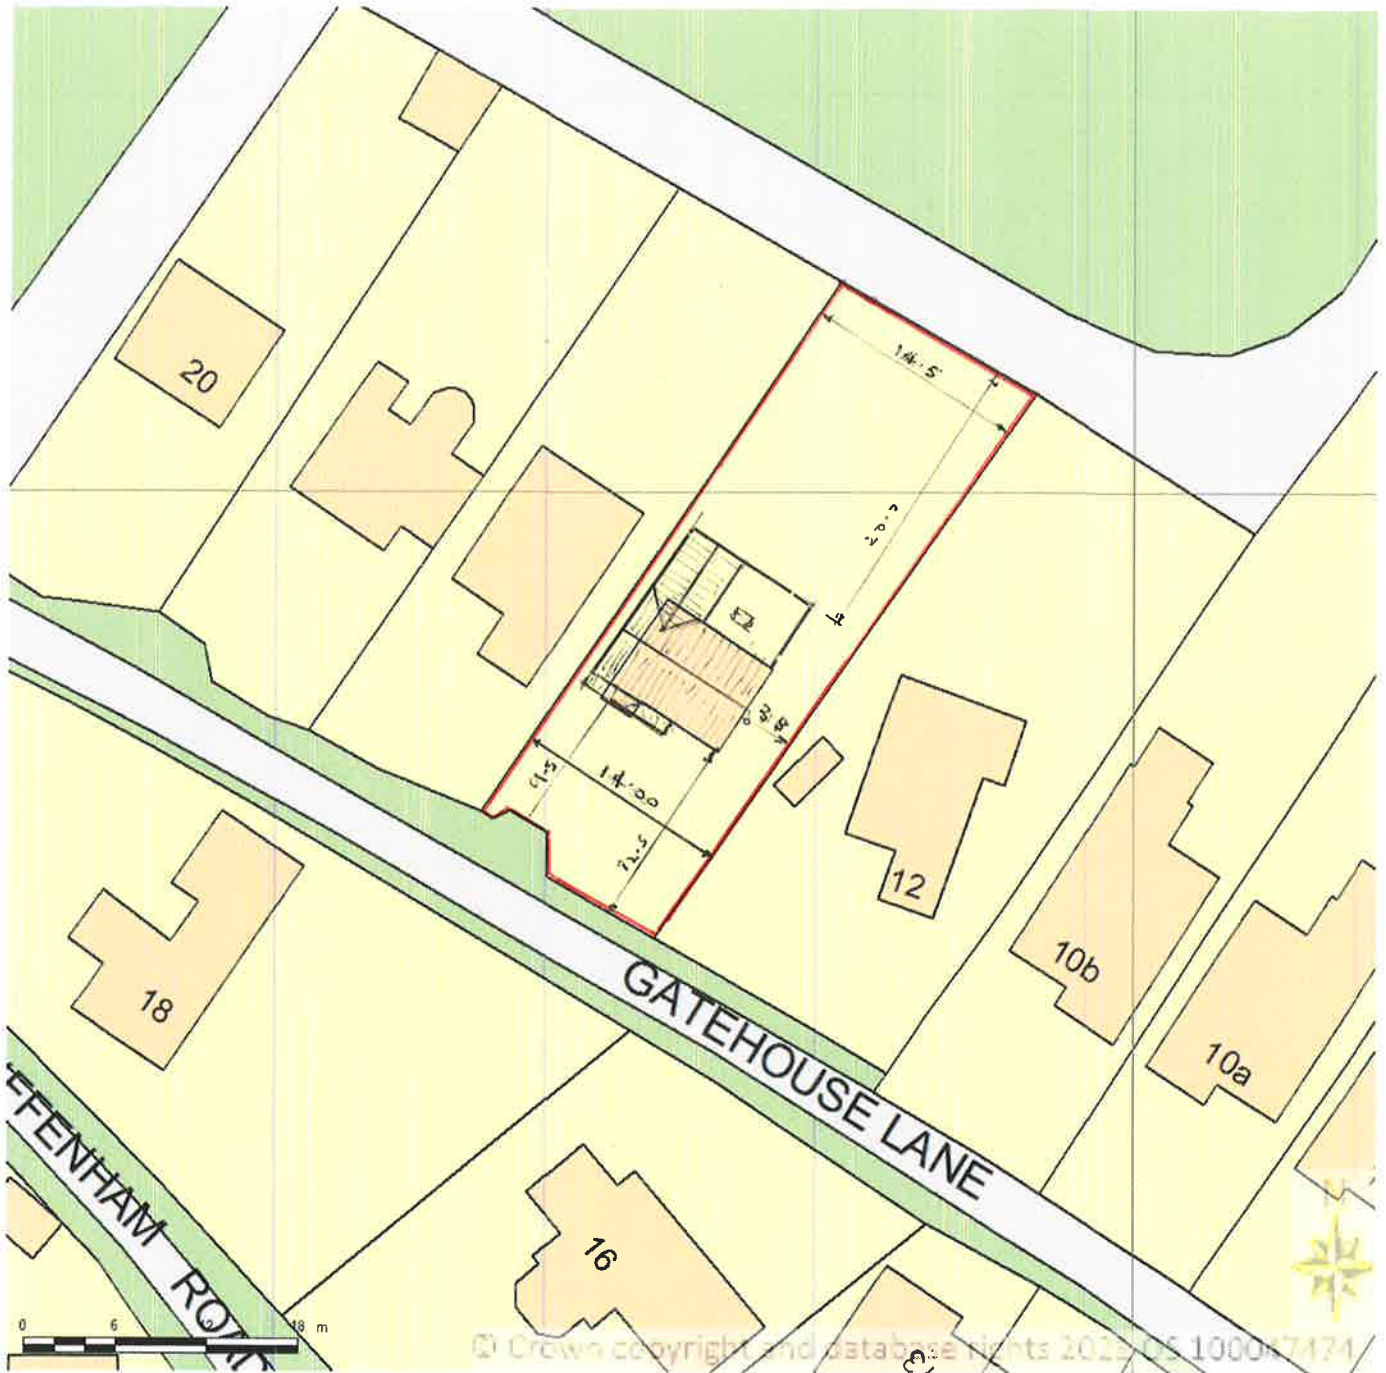

BLOCK/SITE PLAN
AREA 90m x 90m
SCALE 1:500 on A4
CENTRE COORDINATES: 493871, 302287

Supplied by Streetwise Maps Ltd
www.streetwise.net
Licence No: 100047474
10/12/2021 20:39:30