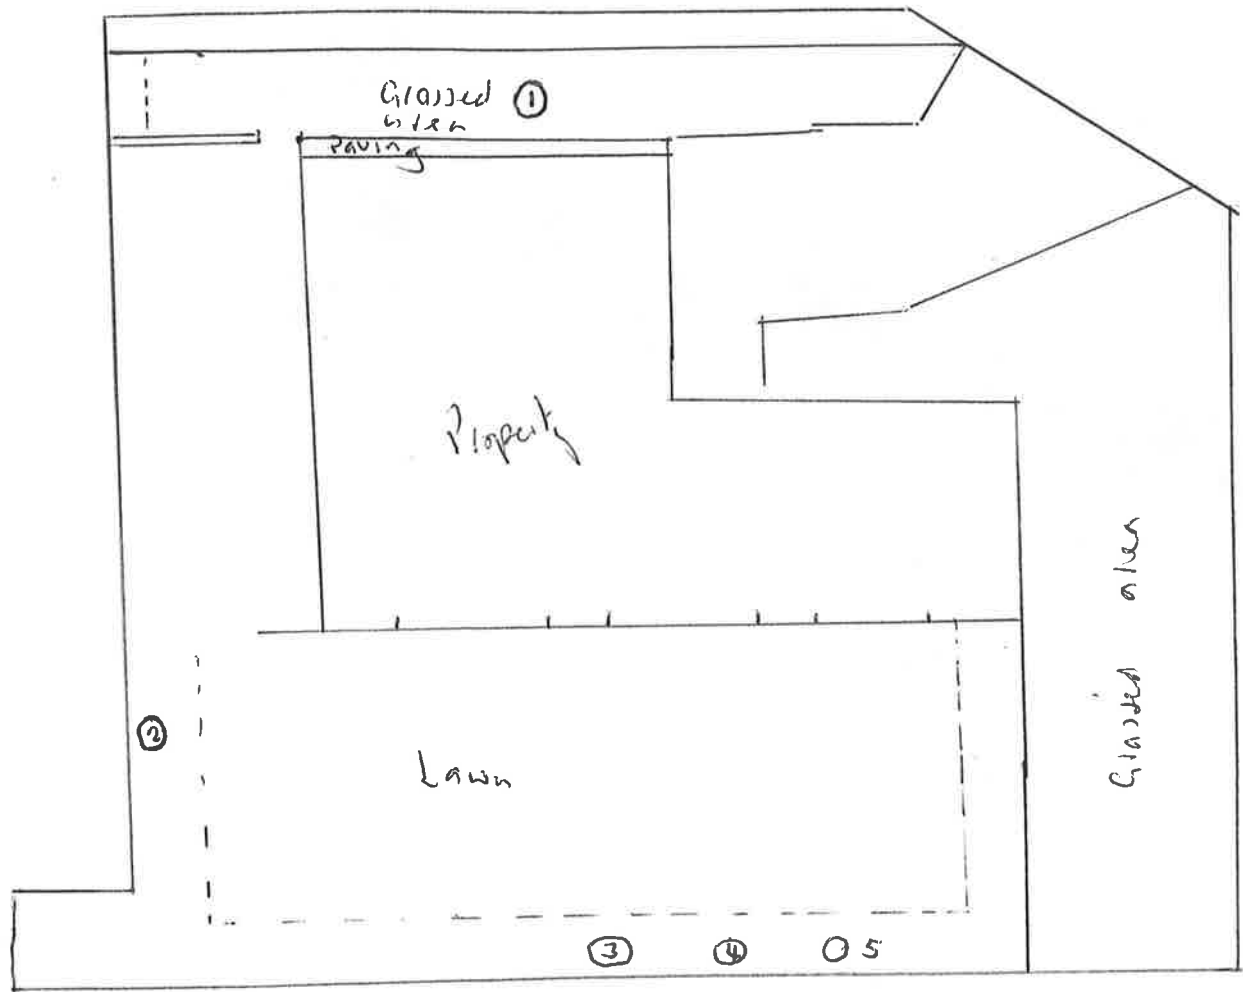

PP-10542790

SITE PLAN: 8 Hanbury Gardens

N
↑

Hanbury Gardens

KEY

- 1 Horse Chestnut on N. Boundary
- 2 Unidentified Tree on West boundary
- 3 Unidentified Tree on South boundary
- 4 d.H.
- 5 d.H.

Adjoining Property