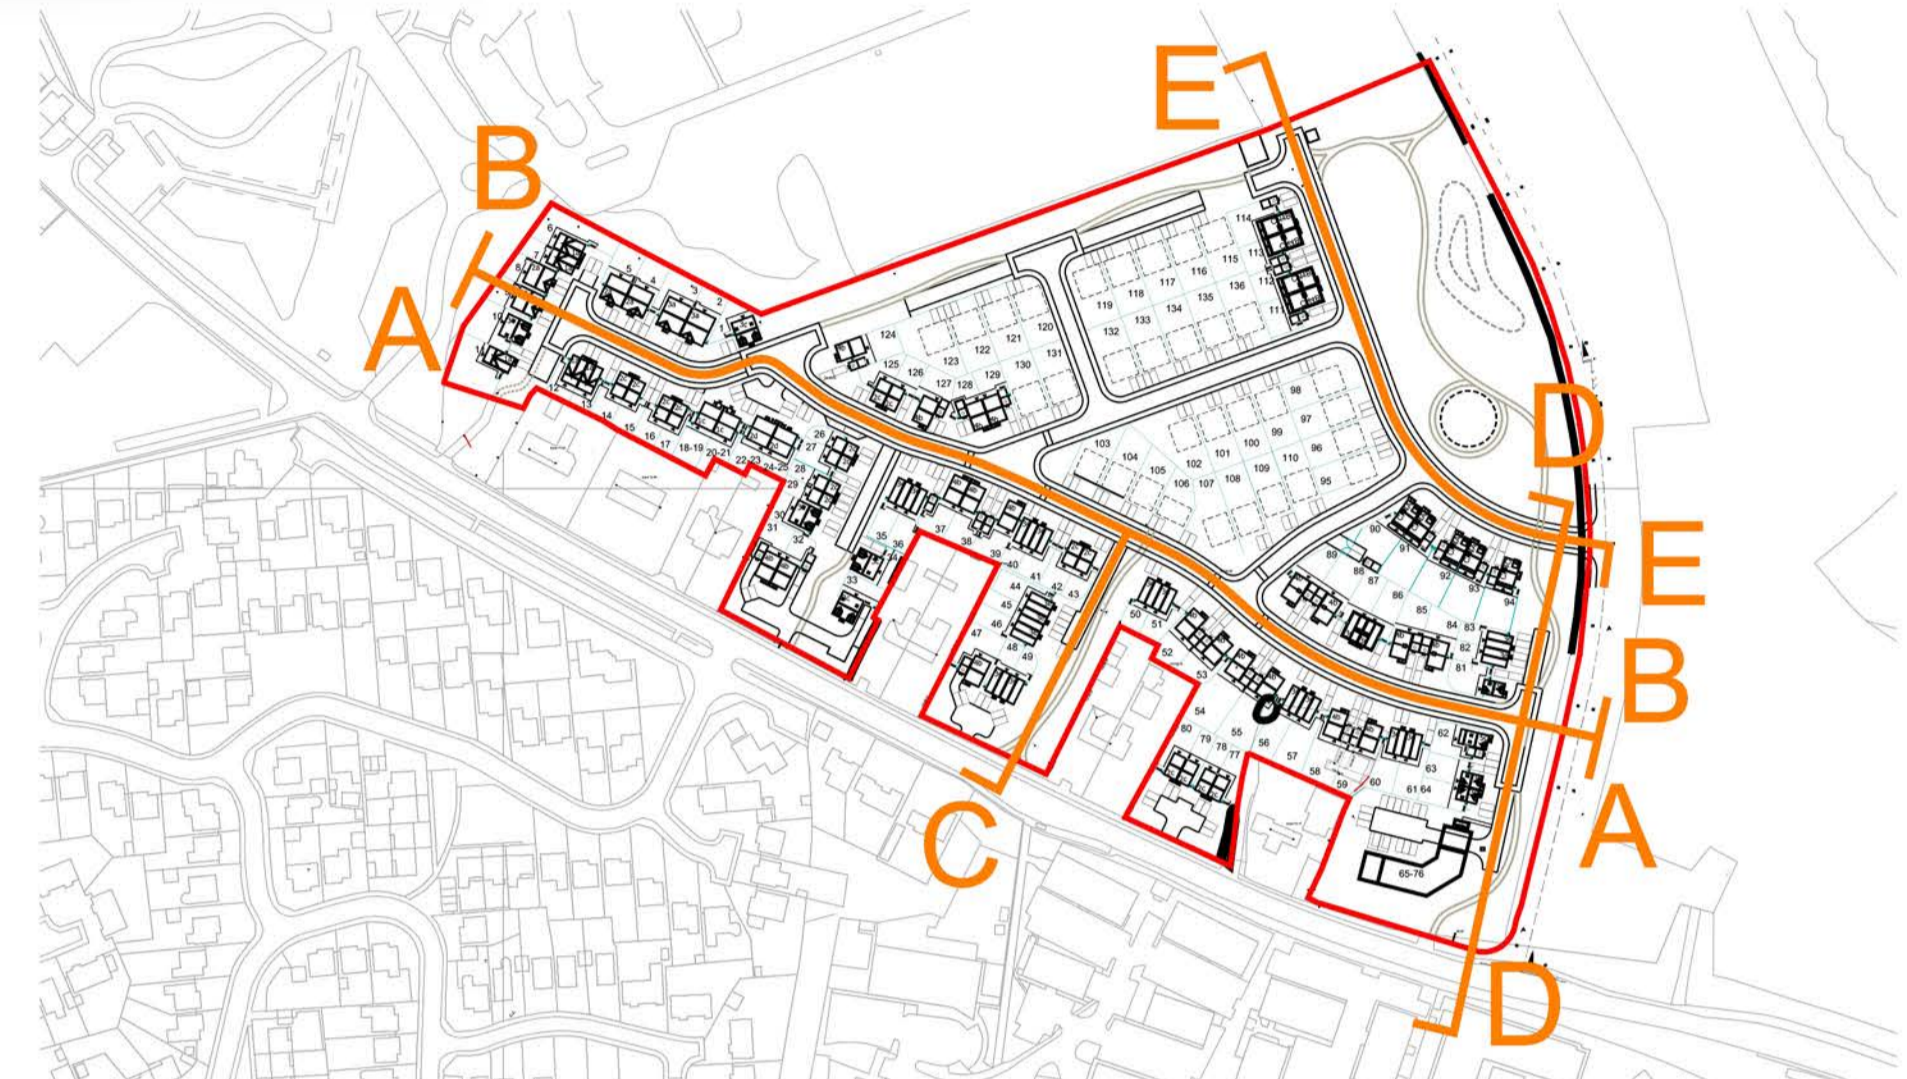

SCENE CC

1:150@A1

PLOTS 65-76
APARTMENT BLOCK

SCENE DD

1:150@A1

REFERENCE PLAN

(not to scale)

PLOT 64
HOUSE TYPE 2E

<p>Notes</p> <ul style="list-style-type: none"> Copyright in this drawing remains the property of BM3 Architecture Limited. Do not scale this drawing. Work to figured dimensions only. Contractors and consultants are to advise BM3 Architecture Limited of any discrepancies. 	<p>Revision</p>	<p>Date</p>	<p>By</p>	<p>Chkd</p>	<p>CDM Notes</p>	<p>Project</p> <p>LONDON ROAD SHREWSBURY STREET SCENES</p>		<p>Drawing</p> <p>STREET SCENES SHEET 3 OF 4</p>			<p>Client</p> <p>Cornovii Developments</p>		
						<p>Scale</p> <p>1:150@A1</p>	<p>Dated</p> <p>DEC '21</p>	<p>Job No.</p> <p>71328</p>	<p>Drawing No.</p> <p>D42</p>	<p>Drawn by</p> <p>HR</p>	<p>Checked</p> <p>LM</p>	<p>CIS/B Element</p>	