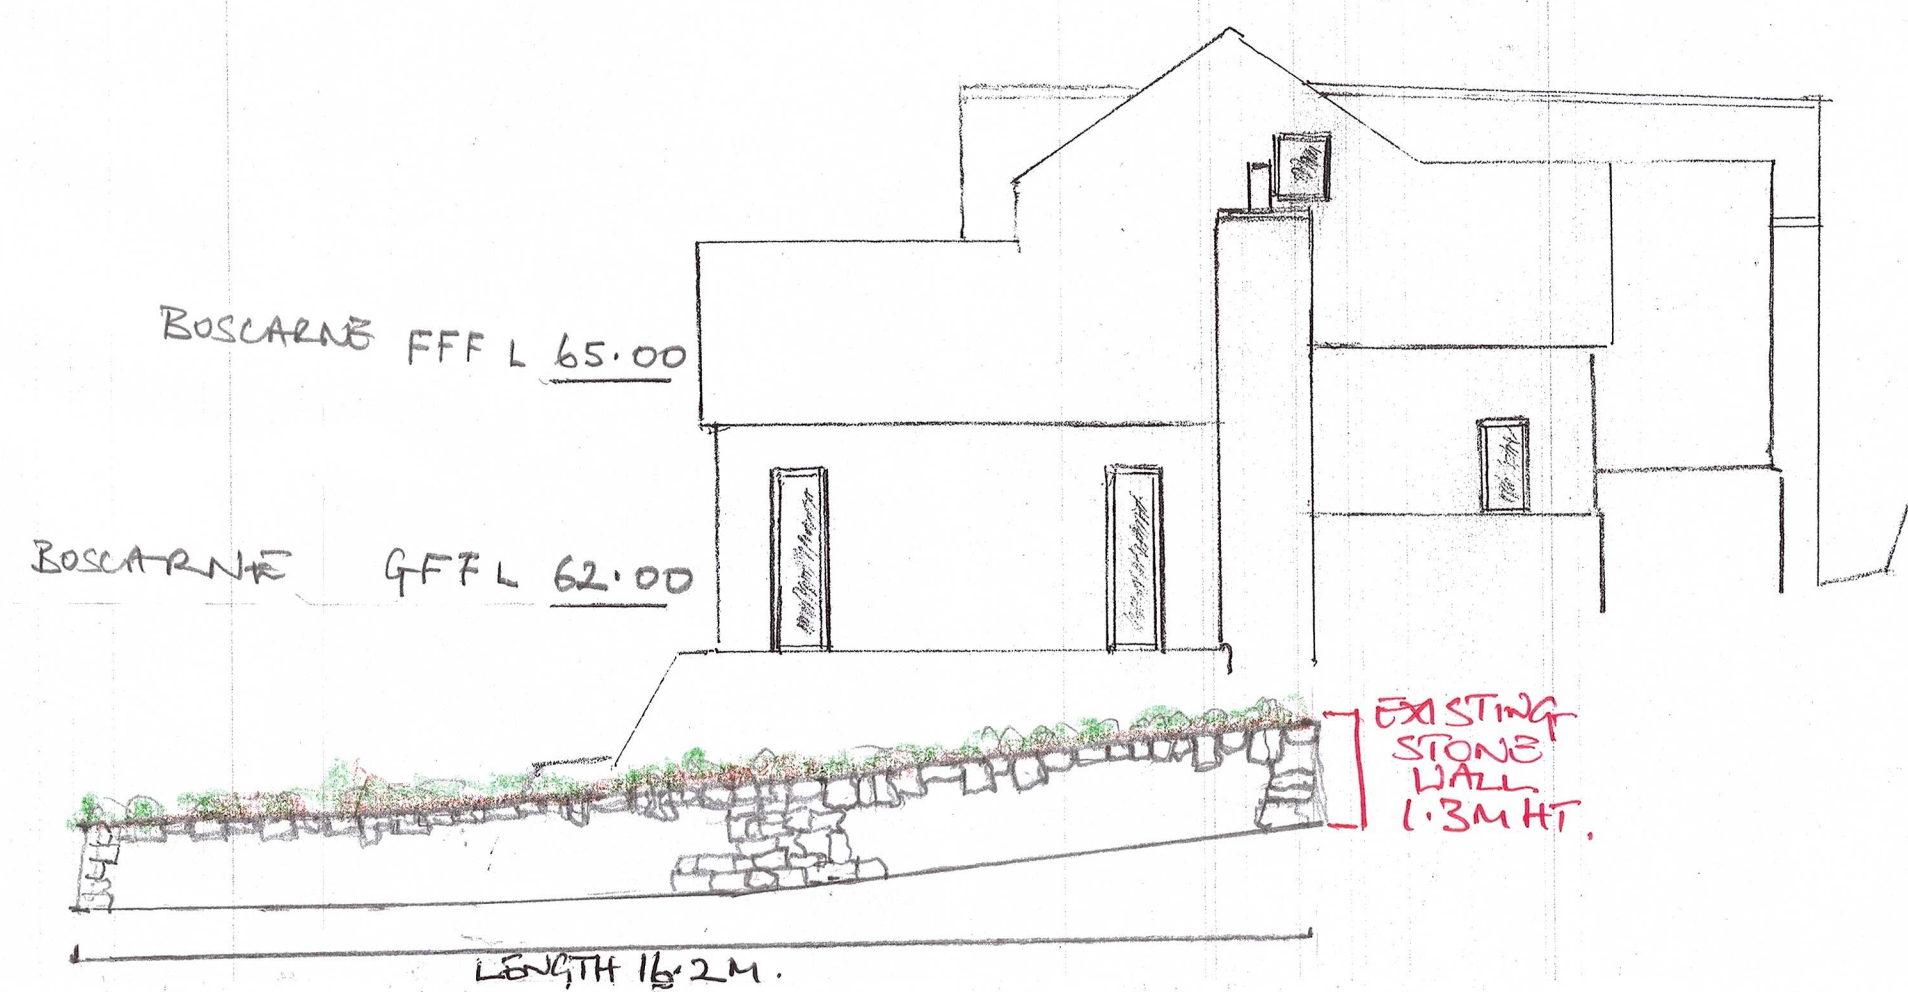

EXISTING NORTHERN BOUNDARY WALL 1:100 A1

EXISTING WESTERN BOUNDARY WALL 1:100 A1

PROPERTY: PUDDING ROCK, MAWGAN PORTH, TR8 4BZ  
DRAWING: ELEVATIONS: EXISTING CORNISH HEDGE BOUNDARIES  
DATE: 12/12/2021  
PAGE SIZE: A1  
SCALE: 1:100  
DRAWING NO: 002