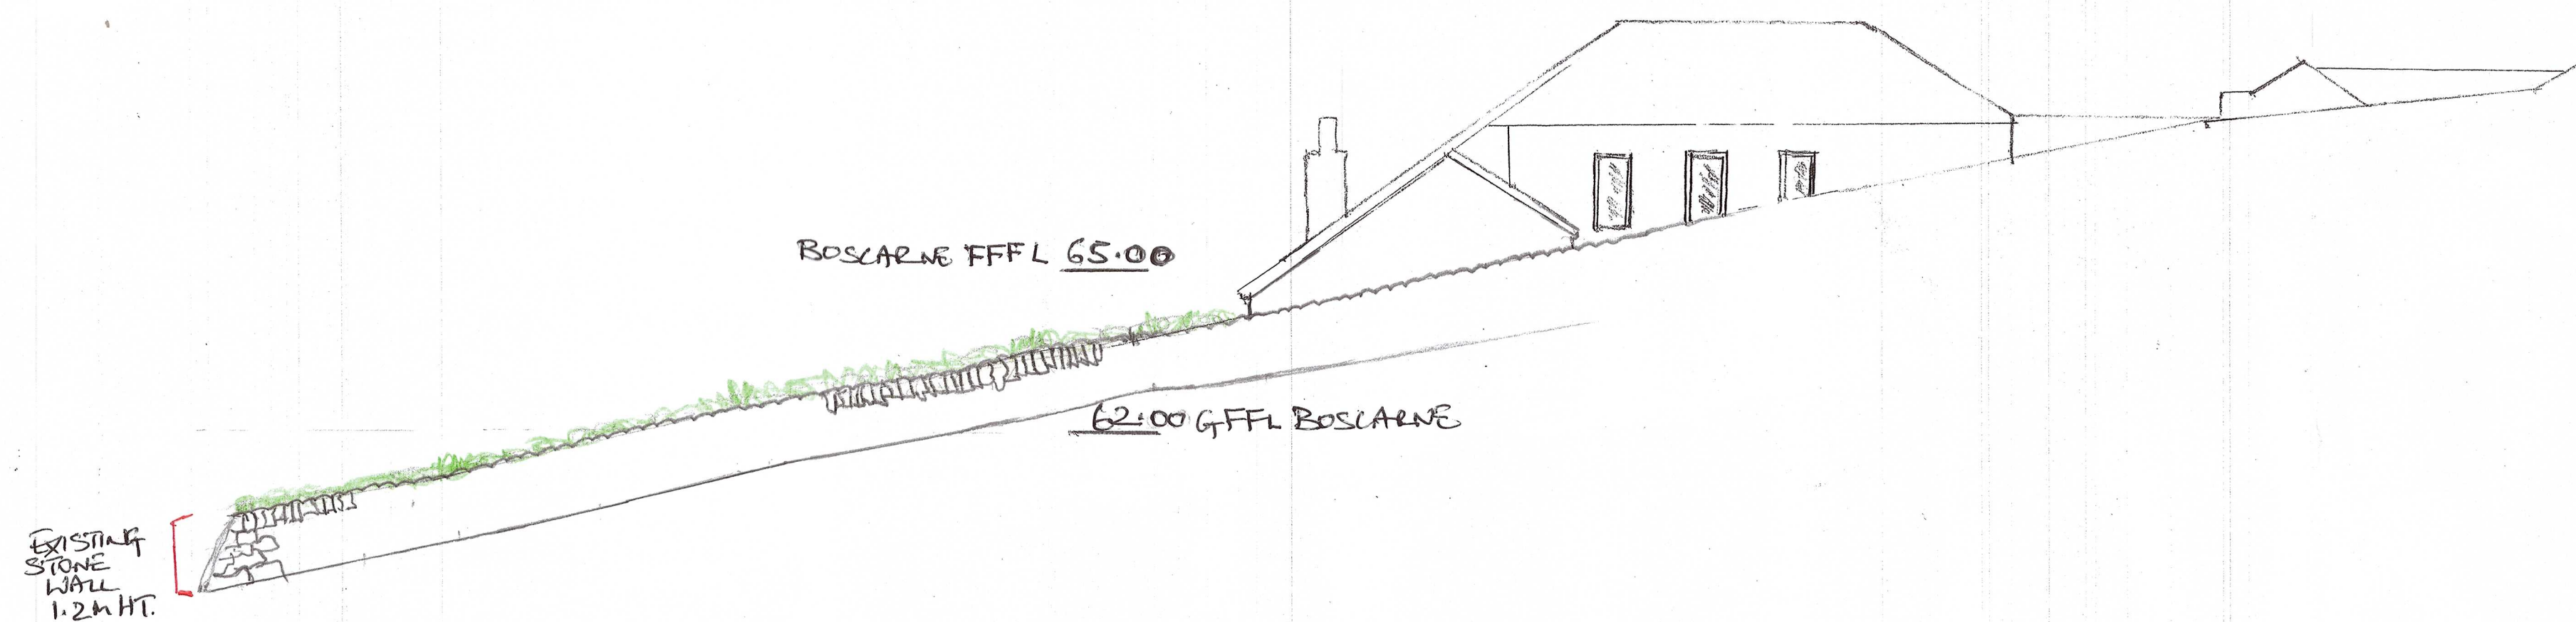

EXISTING NORTHERN BOUNDARY WALL 1:100 A1

EXISTING WESTERN BOUNDARY WALL 1:100 A1

PROPERTY: PUDDING ROCK, MAWGAN PORTH, TR8 4BZ  
DRAWING: ELEVATIONS: EXISTING CORNISH HEDGE BOUNDARIES  
DATE: 12/12/2021  
PAGE SIZE: A1  
SCALE: 1:100  
DRAWING NO: 002