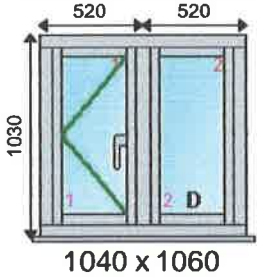

**Viewed From Inside**

**Frame Specification:**

Win Handle: Hardex Chrome Cranked Handle  
 Win Hinge: 12" Mega Egress  
 Win Lock: Kenrick Shootbolt Locking  
 Cill: 165mm x 30mm Cill Painswick Gr  
 Beading: 28 mm Bead Painswick  
 Drainage: Concealed  
 Reinforcing: @15Casement