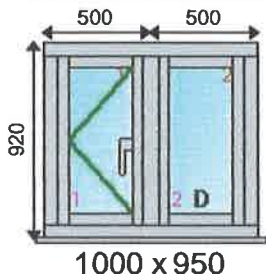

**Qty: 1 R9/R2 Single Colour (Mech Sash)**

**Location: Window 2**

**Viewed From Inside**

**Frame Specification:**

Win Handle: Hardex Chrome Cranked Handle *OR SEE BELOW*  
 Win Hinge: 12" Mega Egress  
 Win Lock: Kenrick Shootbolt Locking  
 Cill: 165mm x 30mm Cill Painswick Gr  
 Beading: 28 mm Bead Painswick  
 Drainage: Concealed  
 Reinforcing: @15Casement

**Additional Frame Details:** R7/R9/R2 - See Below

**Glazing:**

4/20/4 - Soft Coat Low E Black Warm Edge Argon Filled Unit

**Dimensions:**

Overall Size: 1000 x 950  
 Actual Frame Size: 1000 x 920

**Frame No: 3**

**Qty: 1 R9/R2 Single Colour (Mech Sash)**

**Location: Window 3**

**Viewed From Inside**

**Frame Specification:**

Win Handle: Hardex Chrome Cranked Handle  
 Win Hinge: 12" Mega Egress  
 Win Lock: Kenrick Shootbolt Locking  
 Cill: 165mm x 30mm Cill Painswick Gr  
 Beading: 28 mm Bead Painswick  
 Drainage: Concealed  
 Reinforcing: @15Casement