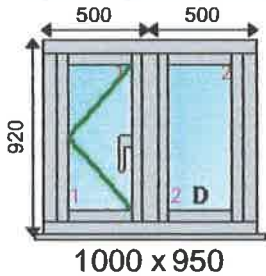

**Viewed From Inside**

**Frame Specification:**

Win Handle: Hardex Chrome Cranked Handle  
 Win Hinge: 12" Mega Egress  
 Win Lock: Kenrick Shootbolt Locking  
 Cill: 165mm x 30mm Cill Painswick Gr  
 Beading: 28 mm Bead Painswick  
 Drainage: Concealed  
 Reinforcing: @15Casement

**Additional Frame Details:** R7/R9/R2 - See Below

**Glazing:**

4/20/4 - Soft Coat Low E Black Warm Edge Argon Filled Unit

**Dimensions:**

Overall Size: 1040 x 1060  
 Actual Frame Size: 1040 x 1030

**Frame No: 2**

**Qty: 1 R9/R2 Single Colour (Mech Sash)**

**Location: Window 2**

**Viewed From Inside**

**Frame Specification:**

Win Handle: Hardex Chrome Cranked Handle *OR SEE BELOW*  
 Win Hinge: 12" Mega Egress  
 Win Lock: Kenrick Shootbolt Locking  
 Cill: 165mm x 30mm Cill Painswick Gr  
 Beading: 28 mm Bead Painswick  
 Drainage: Concealed  
 Reinforcing: @15Casement