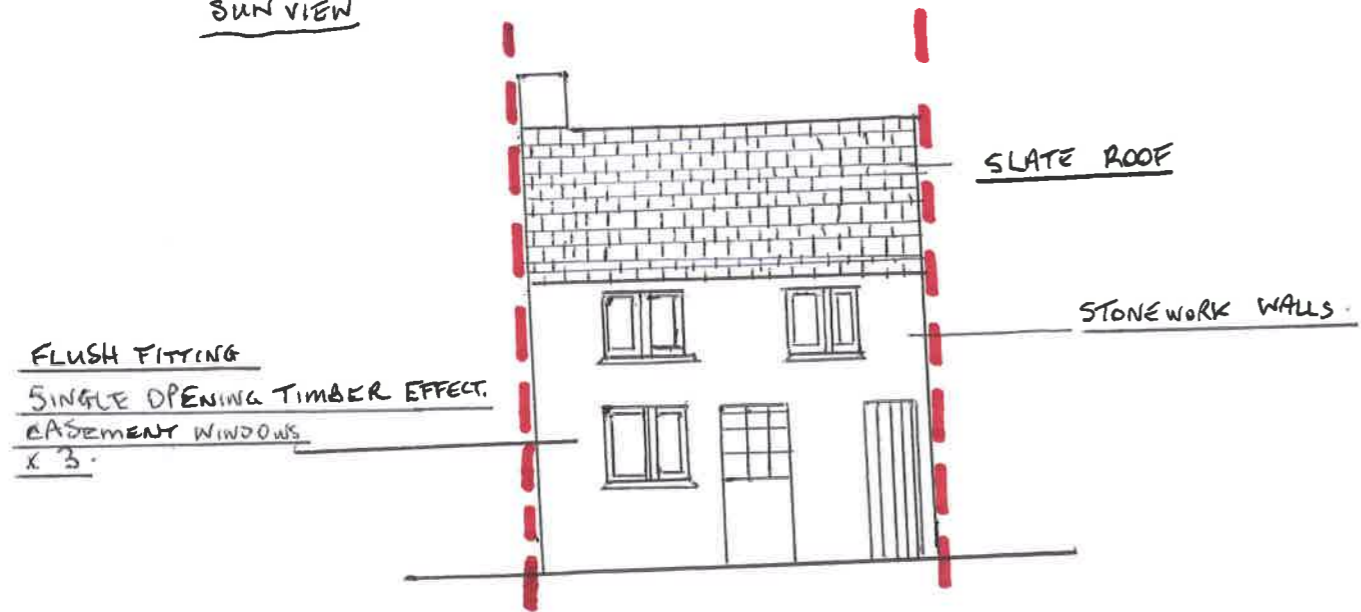

ASBH 3

PROPOSED FRONT ELEVATION BUCK HOUSE TINGEWICK MK18 4NN

Scale 1:100

DATE: ~~11/21~~
10/1/22

ADJOINING PROPERTY
SUN VIEW

ADJOINING PROPERTY LILAC COTTAGE

CASEMENT WINDOWS SIMILAR STYLE TO
LILAC COTTAGE ADJOINING