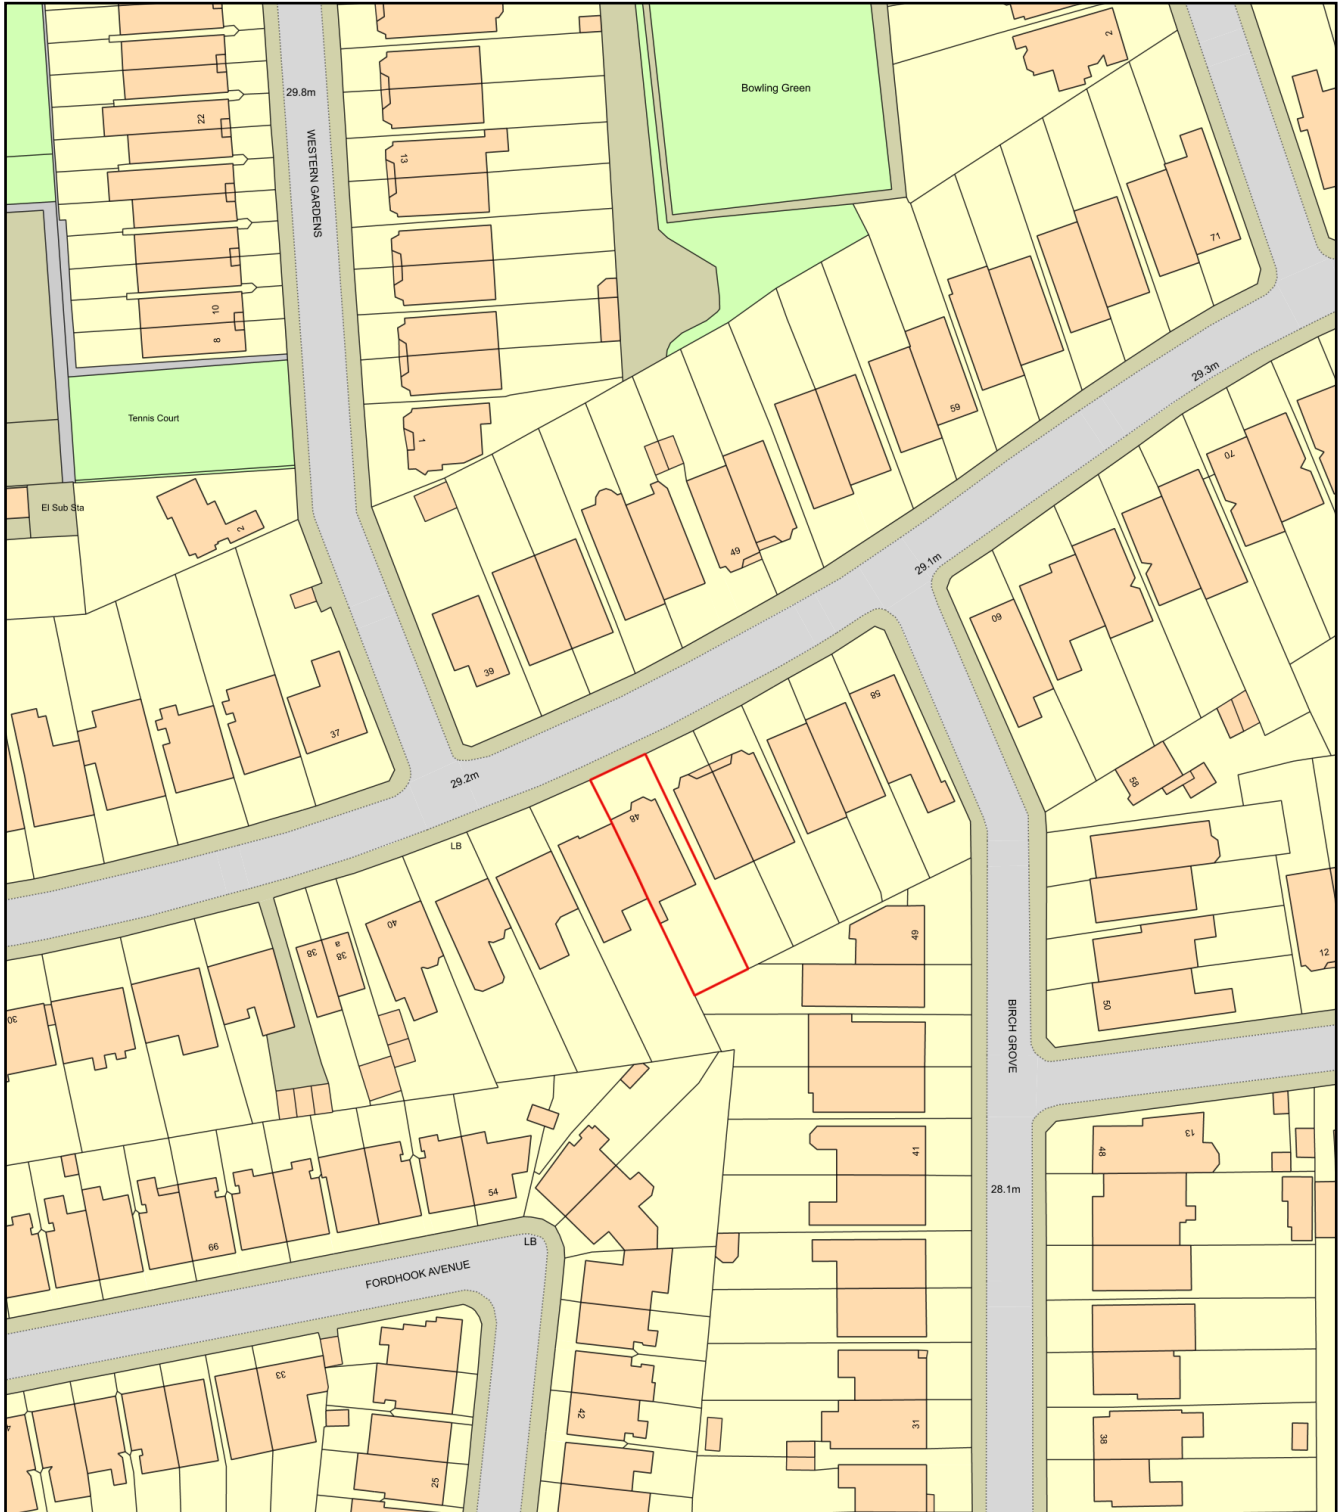

Ruchniewicz 48 Creffield Rd W5 3RP

Plan Produced for: Peter and Yvette Ruchniewicz

Date Produced: 17 Jan 2022

Plan Reference Number: TQRQM22017102840061

Scale: 1:1250 @ A4