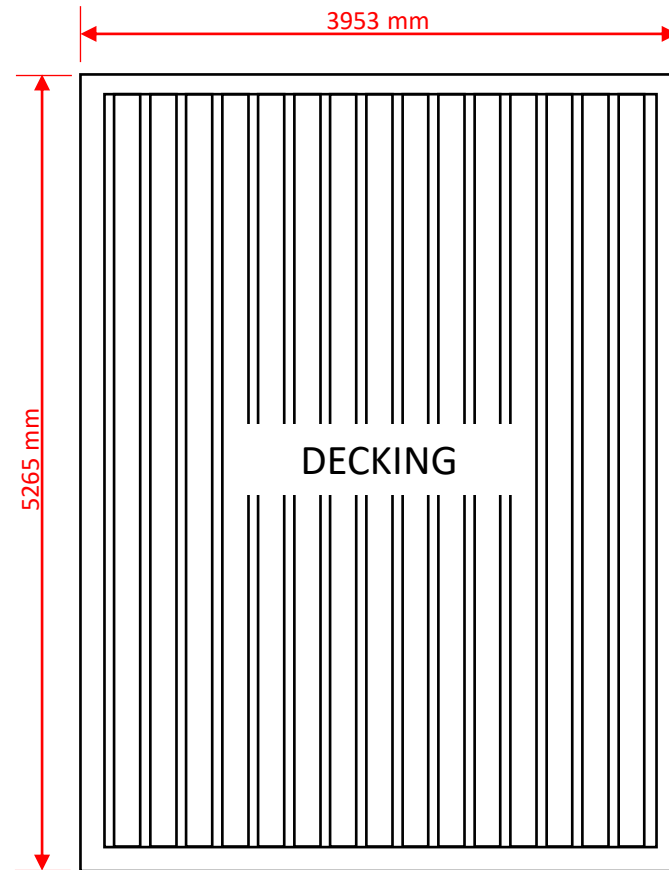

FLOOR PLAN 1:50

Date JANUARY 2022	Scale 1:50	Description/Location PROPOSED DECKING AREA THE WATCHERS GOLANT FOWEY CORNWALL PL23 1LL
Drawing No 02	Revision -	