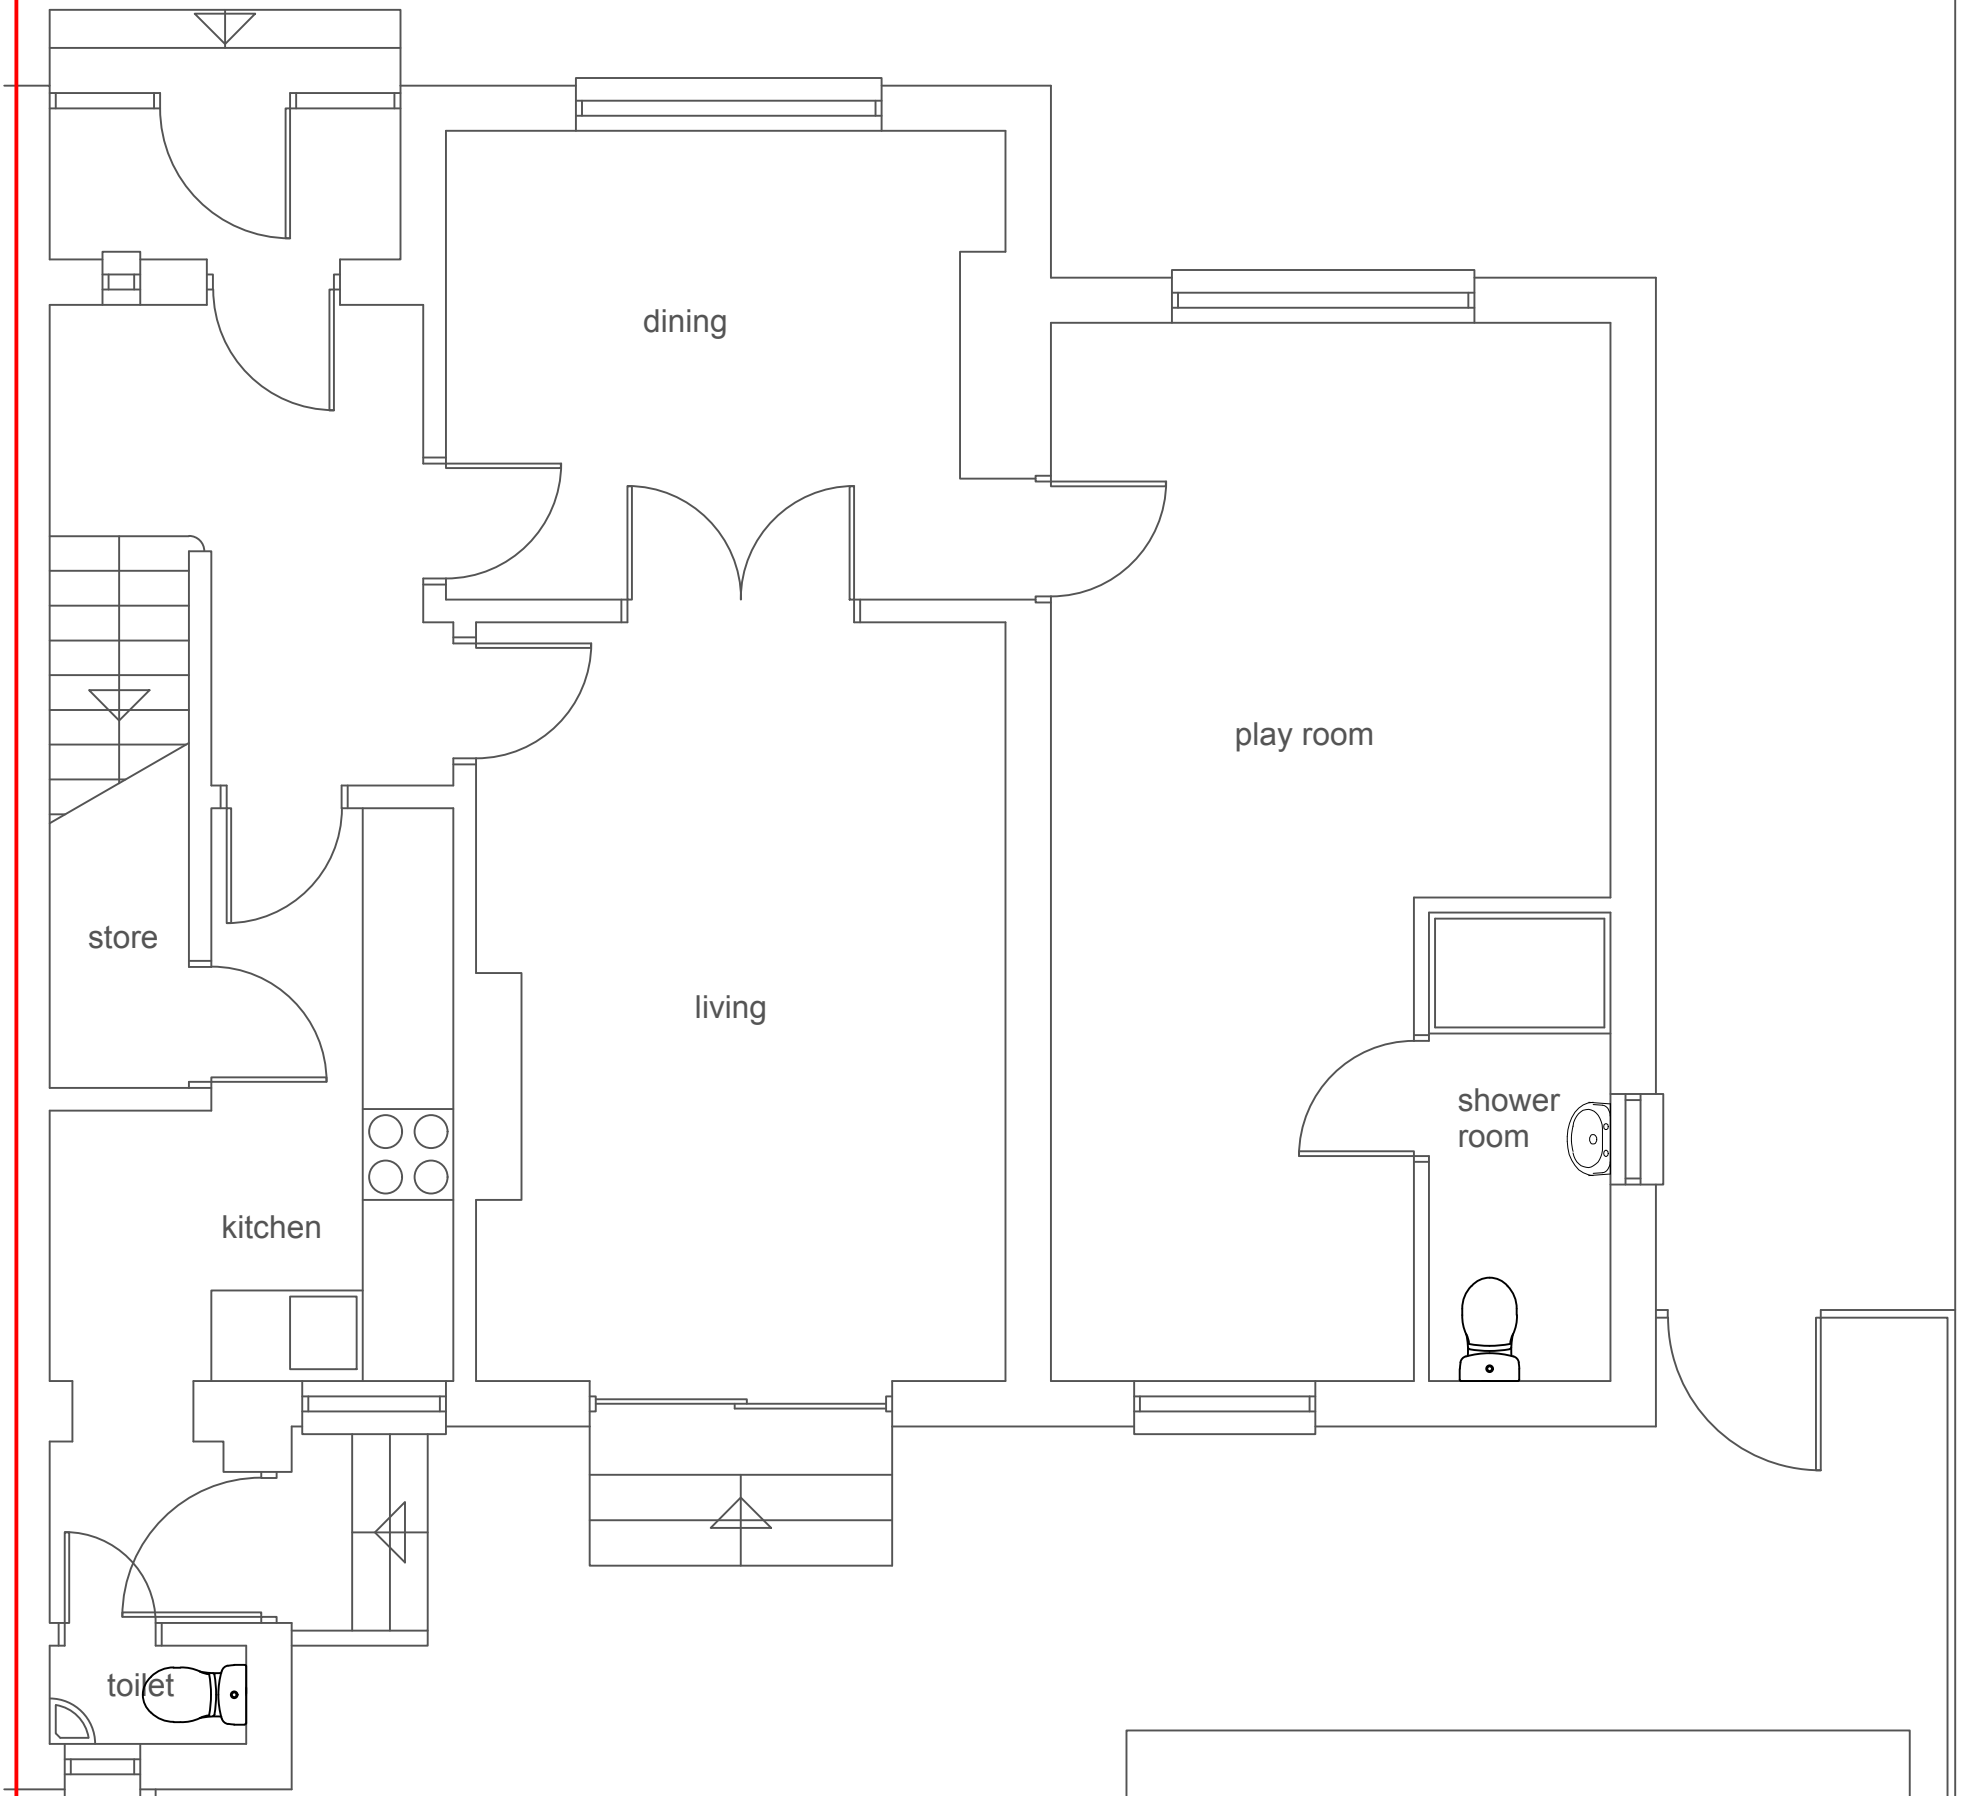

car parking
(2no. spaces)

floor plan

outbuilding

Child Minding Business
94 Muirdykes Road
Glasgow
G52 2QL

scale 1:50 (A3)
dwg no. 29088/2