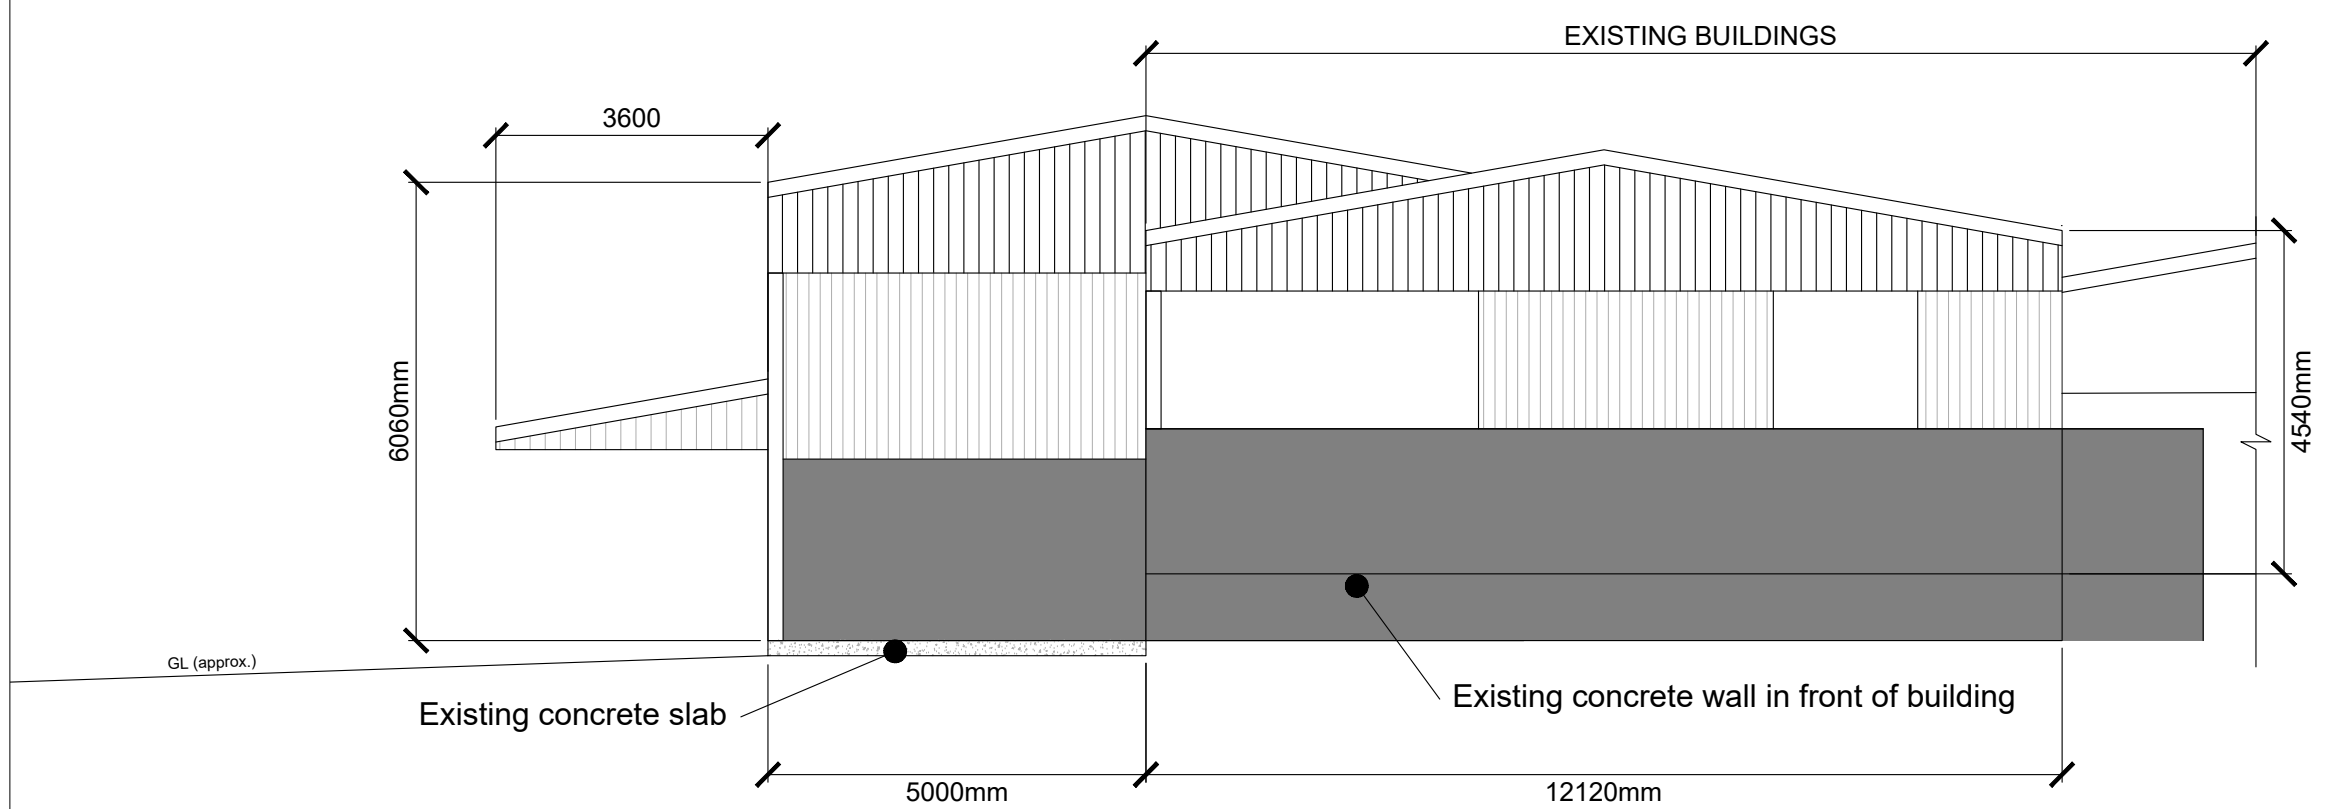

Existing South Elevation
Scale 1:100

Existing North Elevation
Scale 1:100

All dimensions shown in millimetres

Drawing Title:
READSHILL FARM
Existing Elevations

Scale: 1:100 @ A3

Date: 11.01.2022 By: MC

DWG No: TB-E7-03-1