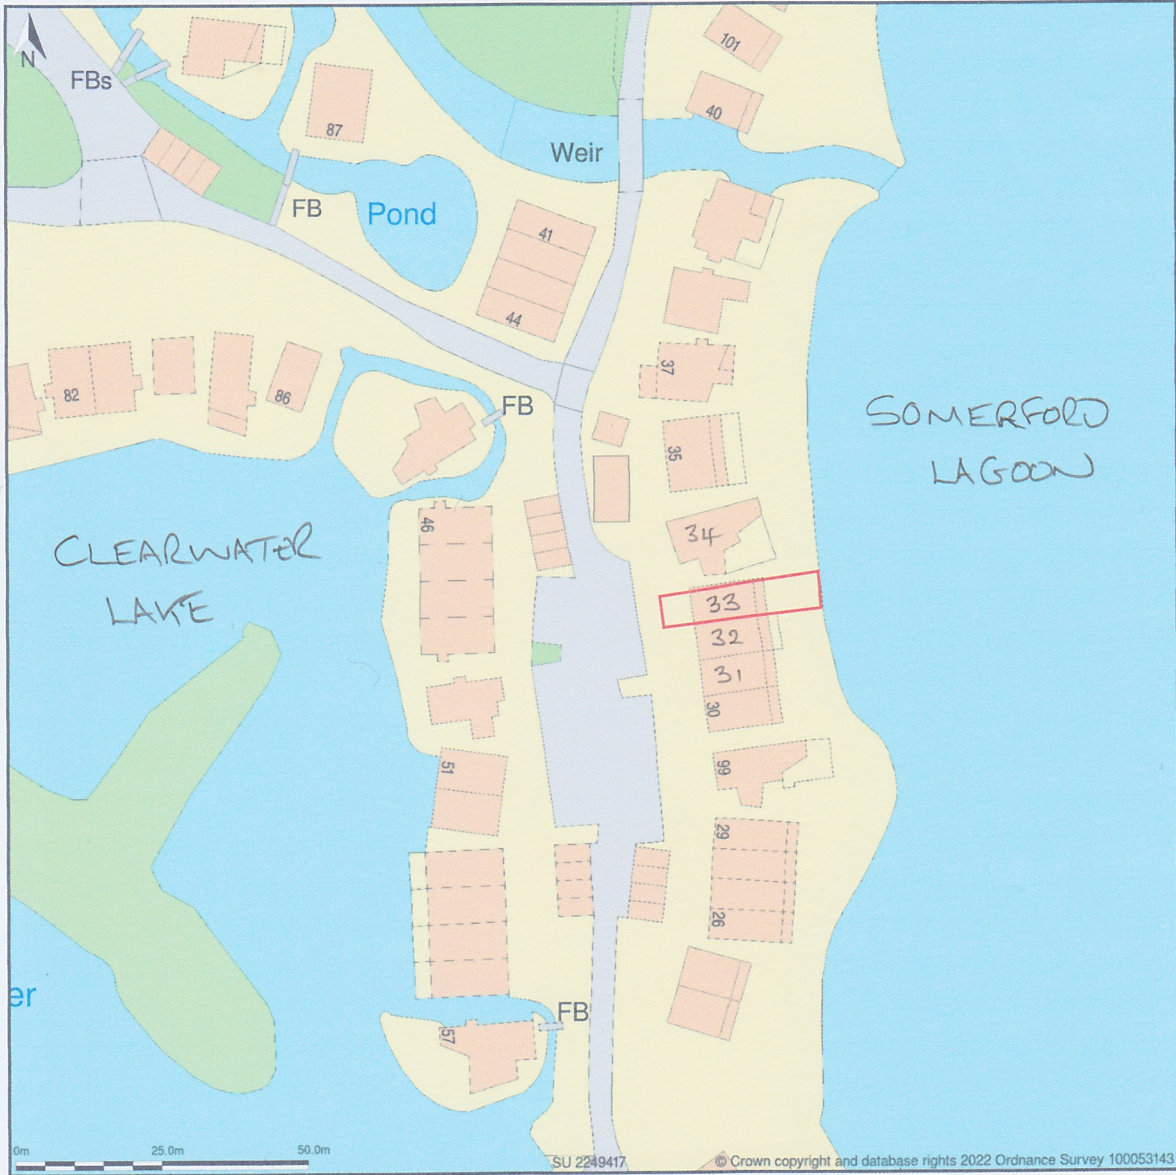

Goose Nest, 33, Clearwater Village, Lower Mill Lane, Somerford Keynes, Gloucestershire, GL7 6FL

Location Plan shows area bounded by: 402146.22, 194079.56 402346.22, 194279.56 (at a scale of 1:1250), OSGridRef: SU 2249417. The representation of a road, track or path is no evidence of a right of way. The representation of features as lines is no evidence of a property boundary.

Produced on 19th Jan 2022 from the Ordnance Survey National Geographic Database and incorporating surveyed revision available at this date. Reproduction in whole or part is prohibited without the prior permission of Ordnance Survey. © Crown copyright 2022. Supplied by <https://www.buyaplan.co.uk> digital mapping a licensed Ordnance Survey partner (100053143). Unique plan reference: #00699742-10F678