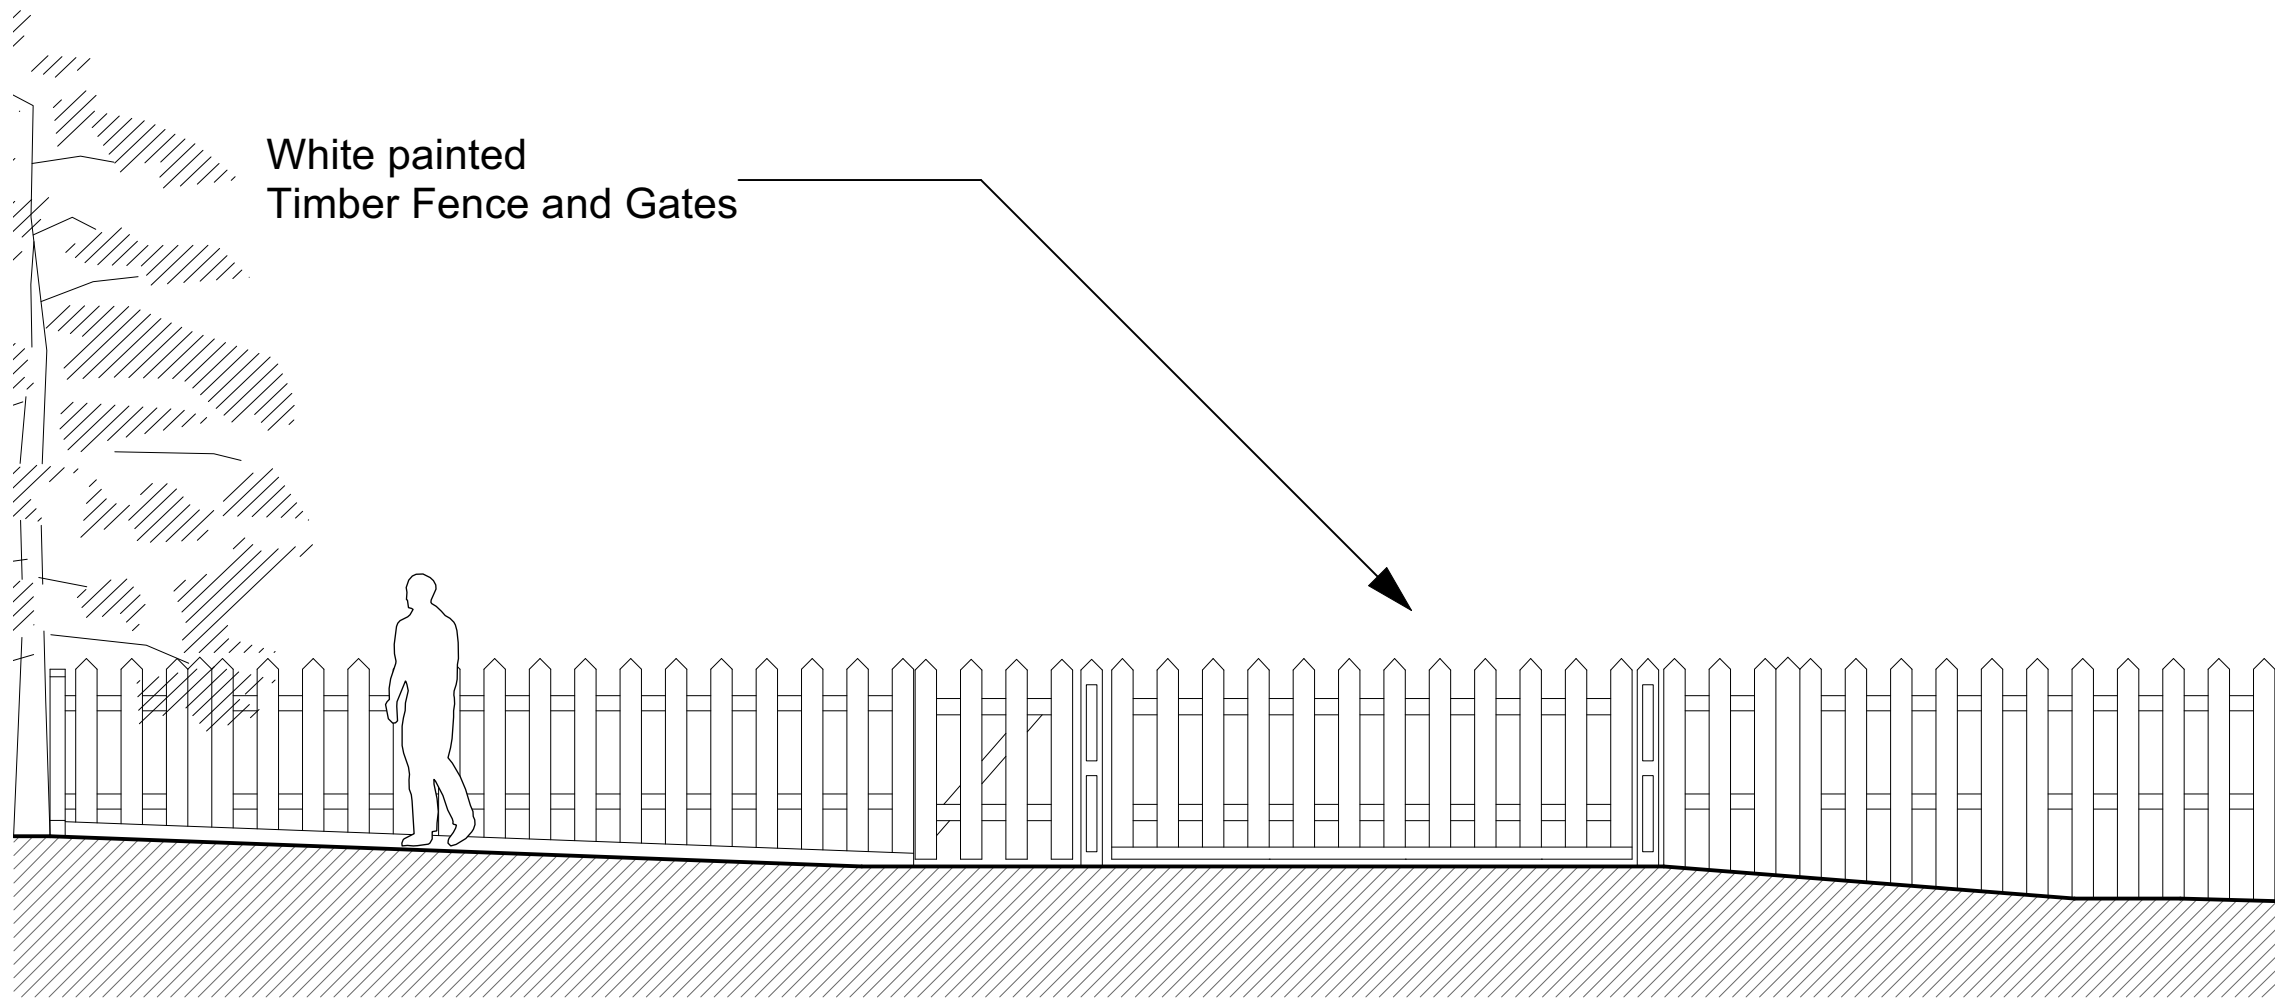

DEC 2021
TMP SAF
| Draw | Check |

White painted
Timber Fence and Gates

8136 / P05 REV A EXISTING ELEVATION SCALE 1:50 @ A3

VERELEY HOUSE, VERELEY, BUREY, BH24 4HH

EXISTING ELEVATION 1:50

THE
Genesis Design
STUDIO